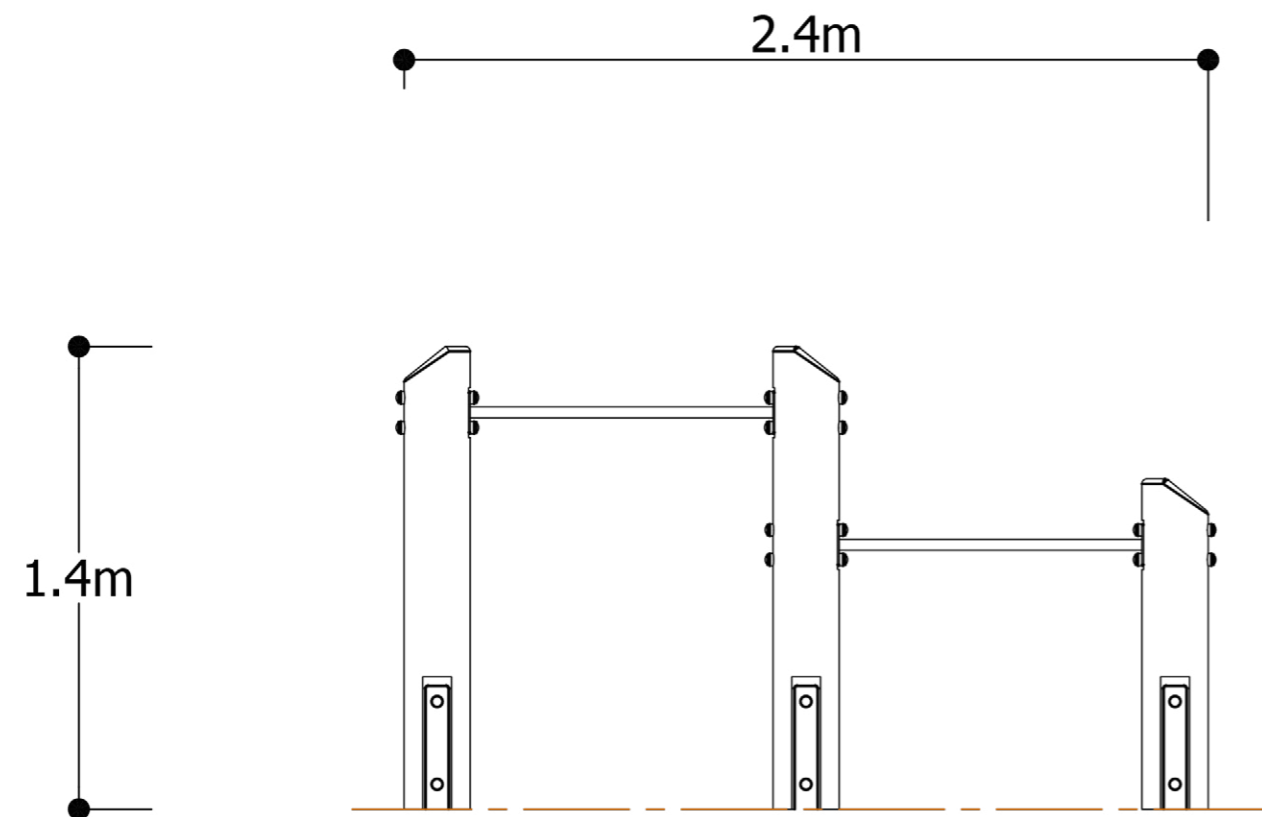

## Specifications

Age range: 5+

Number of play elements: 2

Equipment size: 2479 x 251mm

Equipment height: 1400mm

Fall zone: 5730 x 3400mm

Max fall height: 1200mm

## Plan View