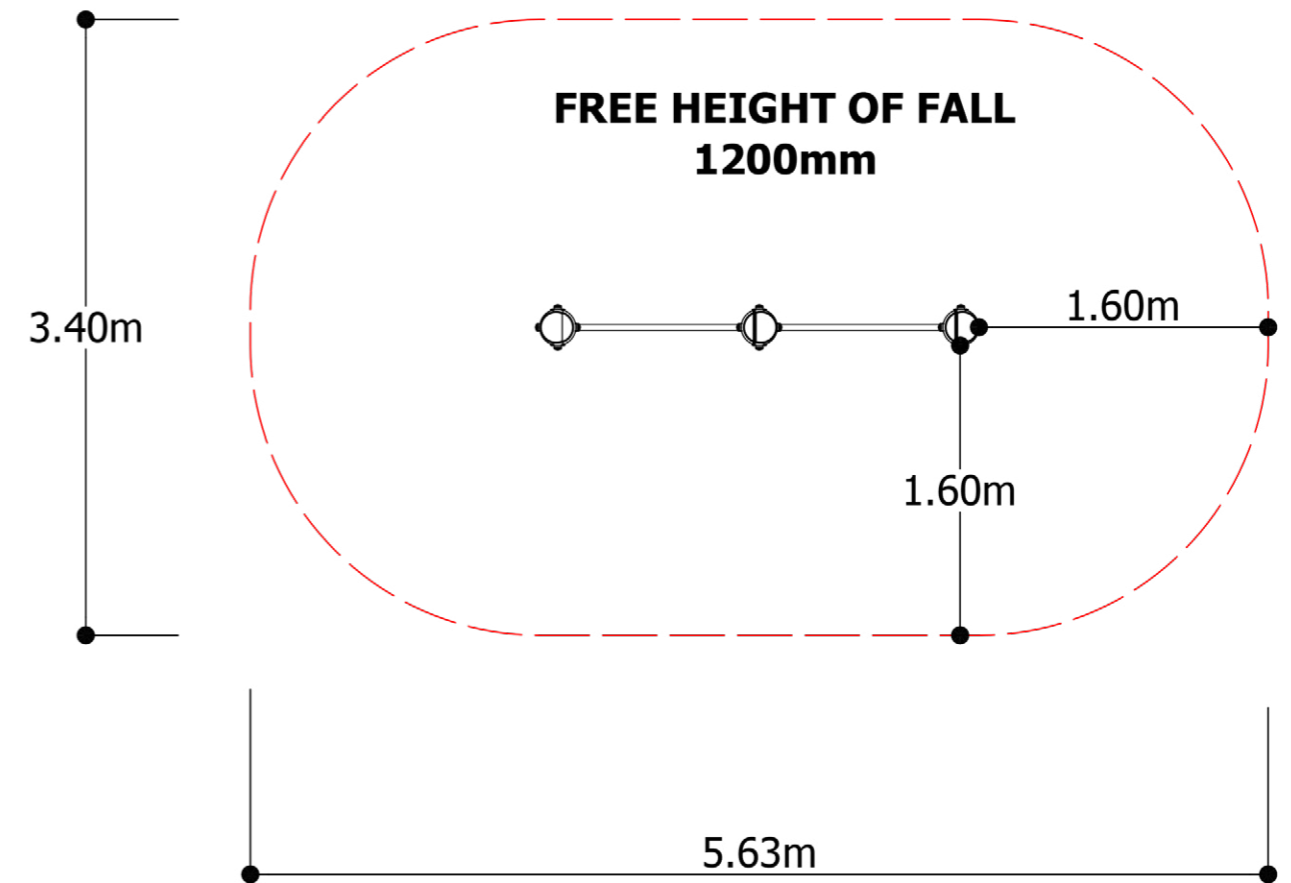

## Specifications

Age range: 5+

Number of play elements: 2

Equipment size: 2479 x 251mm

Equipment height: 1400mm

Fall zone: 5730 x 3400mm

Max fall height: 1200mm

## Elevation

## Plan View