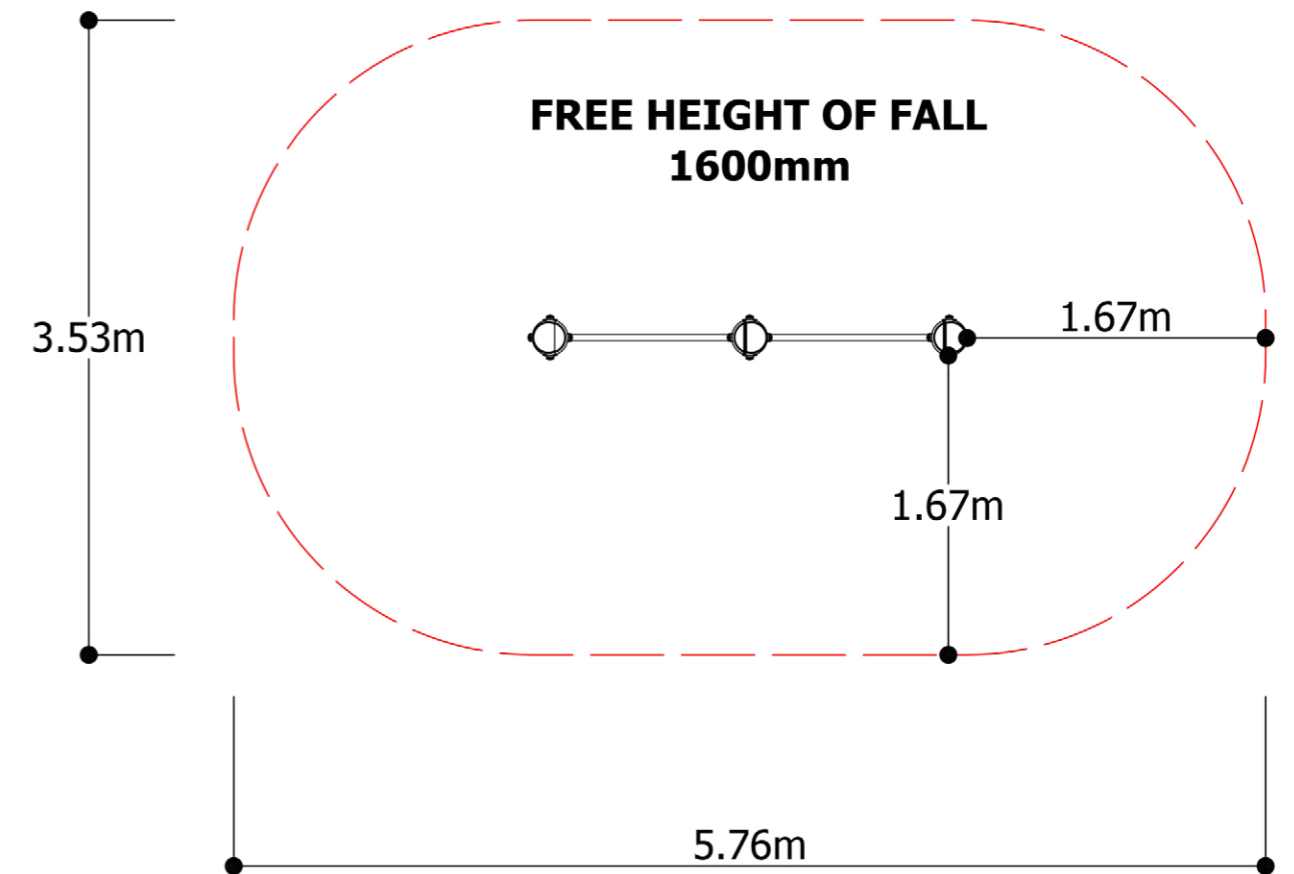

## Specifications

Age range: 5+

Number of play elements: 2

Equipment size: 2478 x 251mm

Equipment height: 1800mm

Fall zone: 5760 x 3530mm

Max fall height: 1600mm

## Elevation

## Plan View