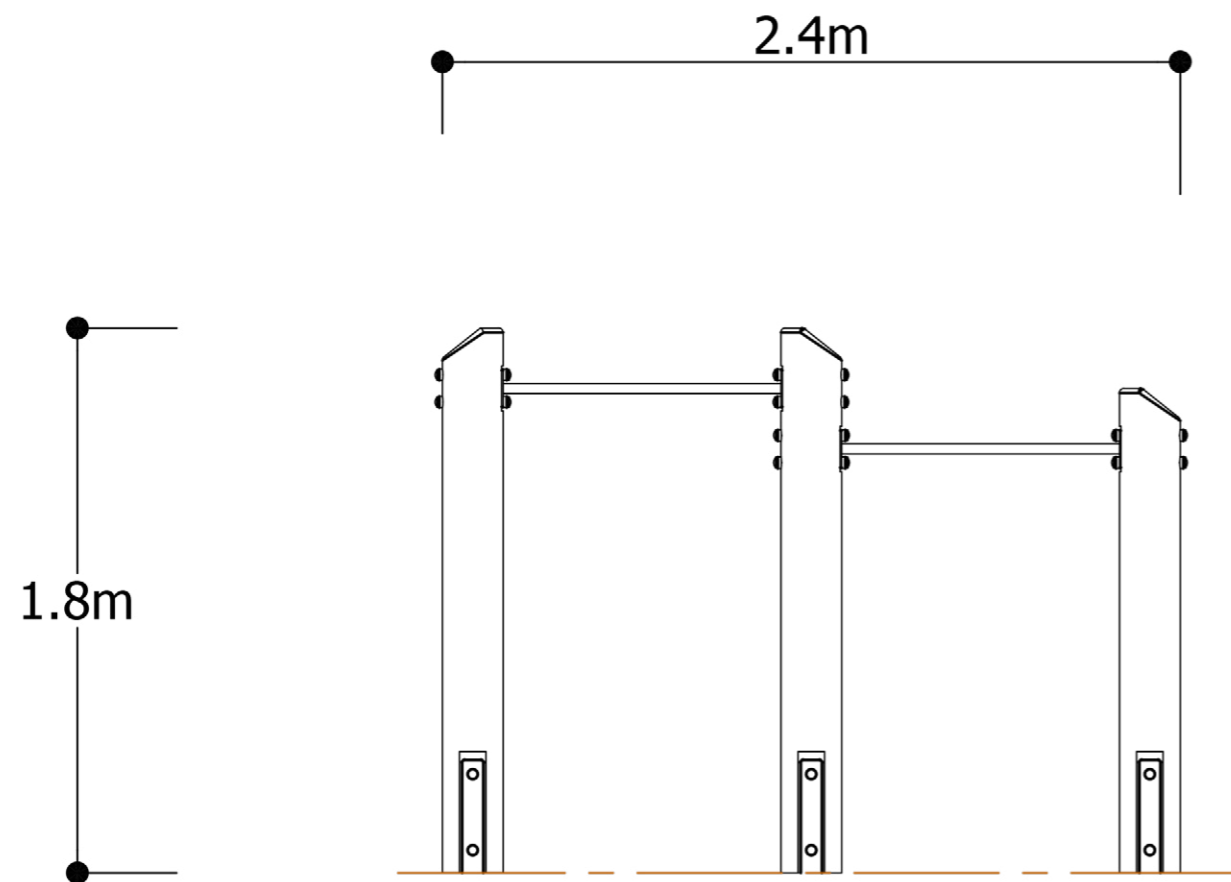

## Specifications

Age range: 5+

Number of play elements: 2

Equipment size: 2478 x 251mm

Equipment height: 1800mm

Fall zone: 5760 x 3530mm

Max fall height: 1600mm

## Plan View