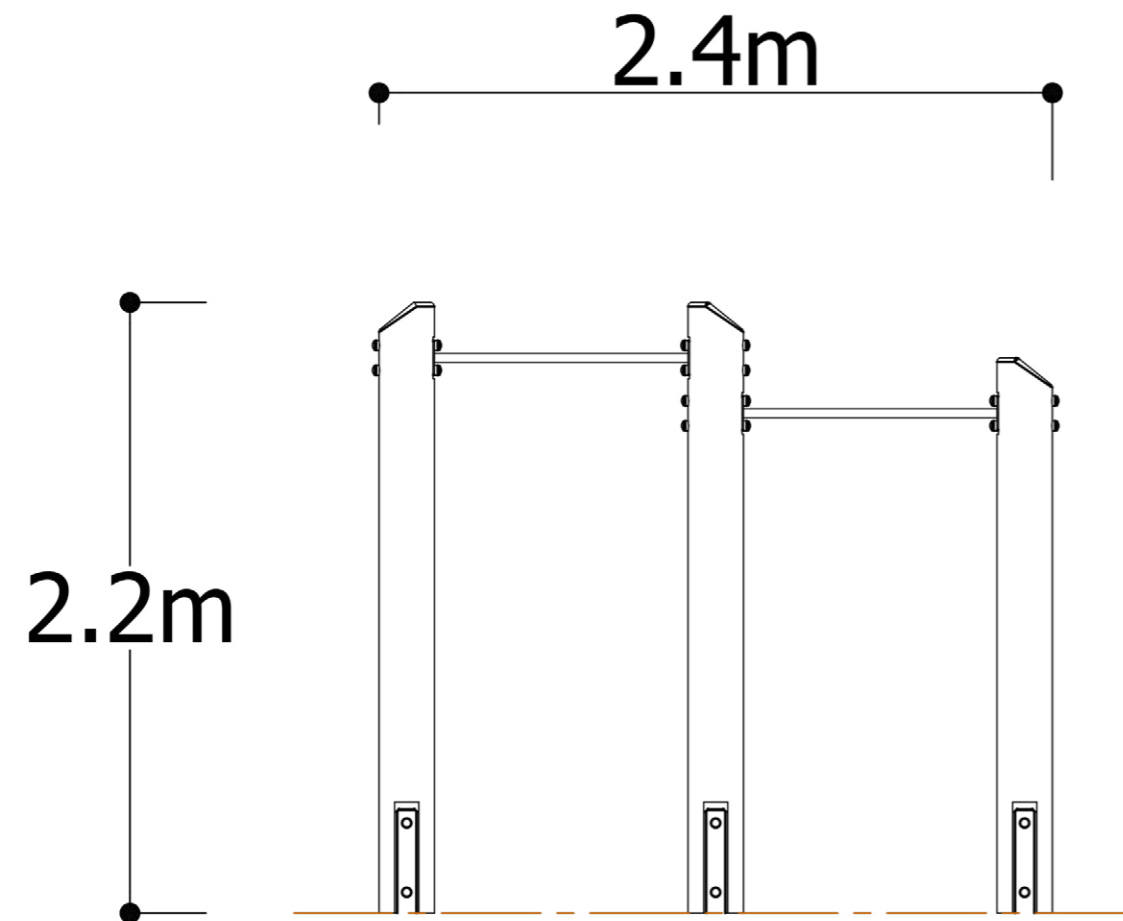

Turn Bar 04

A-NAT-2272

Elevation