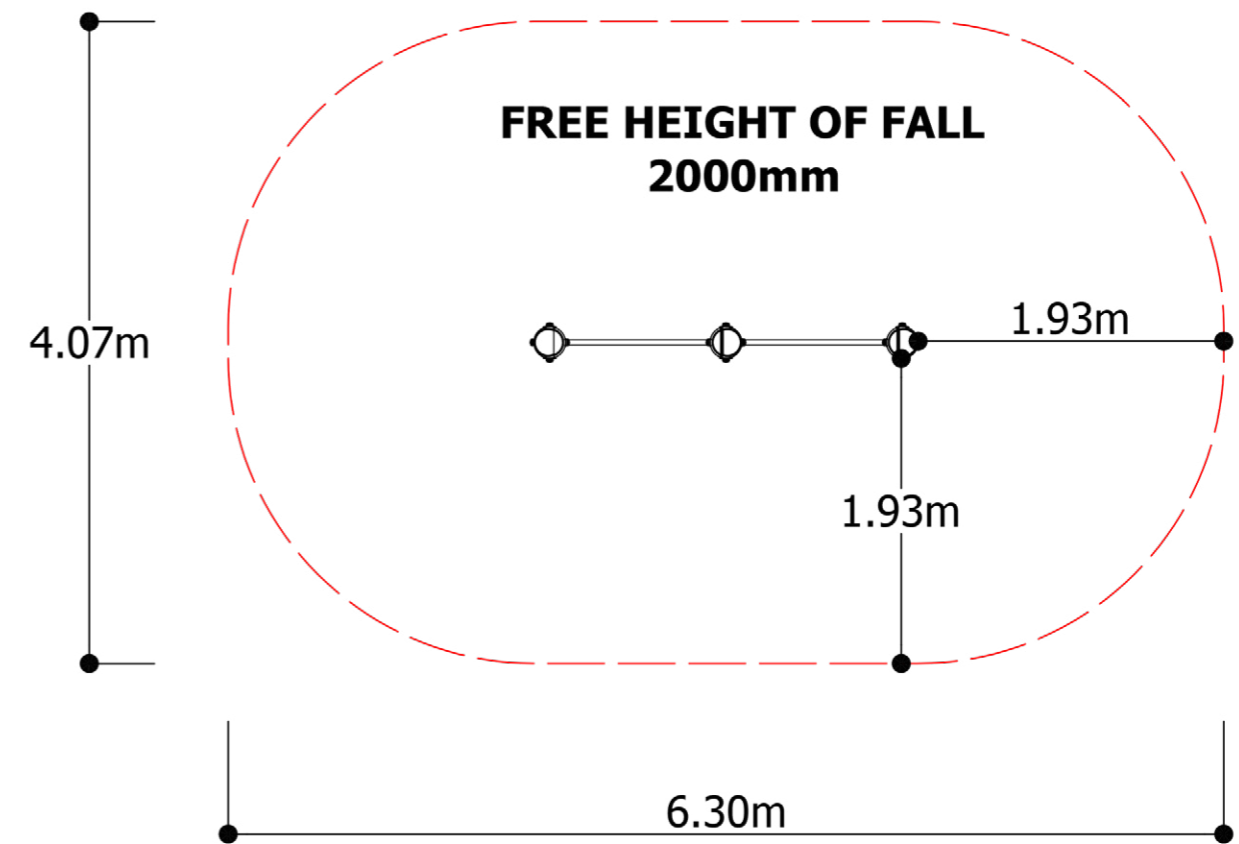

Plan View

Please Note

Our Natura Play Elements ranges are made as original pieces, not mass-produced. The character of each piece will be affected by the individual timber available at the time of production. The above image should be used as a guide only. Whilst care is taken to select the best materials, timber is a natural material that is expected to seasonally expand and contract over time and when subjected to temperature extremes. We use Ironbark and Cypress timber in our designs, Cypress timber in particular is prone to fine checking and knots are very common. Accordingly, timbers supplied may have checks and knots that are not structurally compromising.