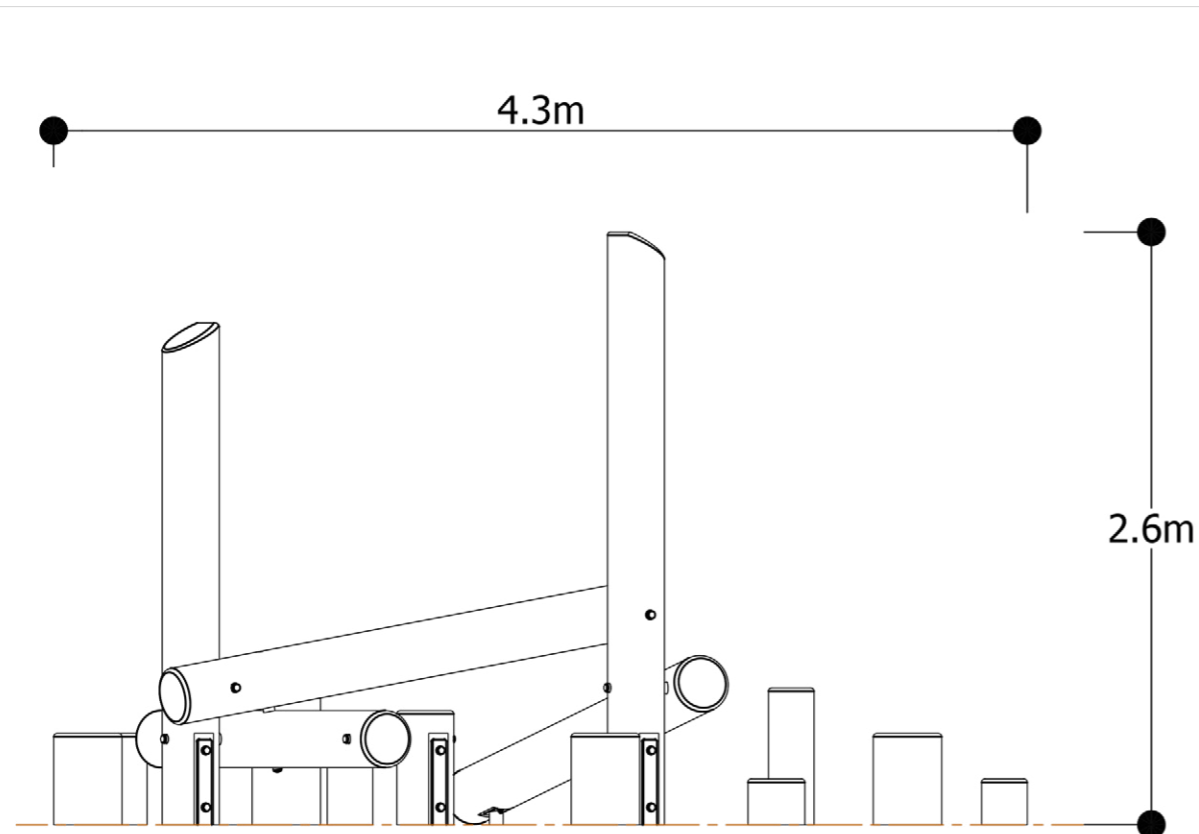

Log Balance Trail 03

A-NAT-2267

Elevation