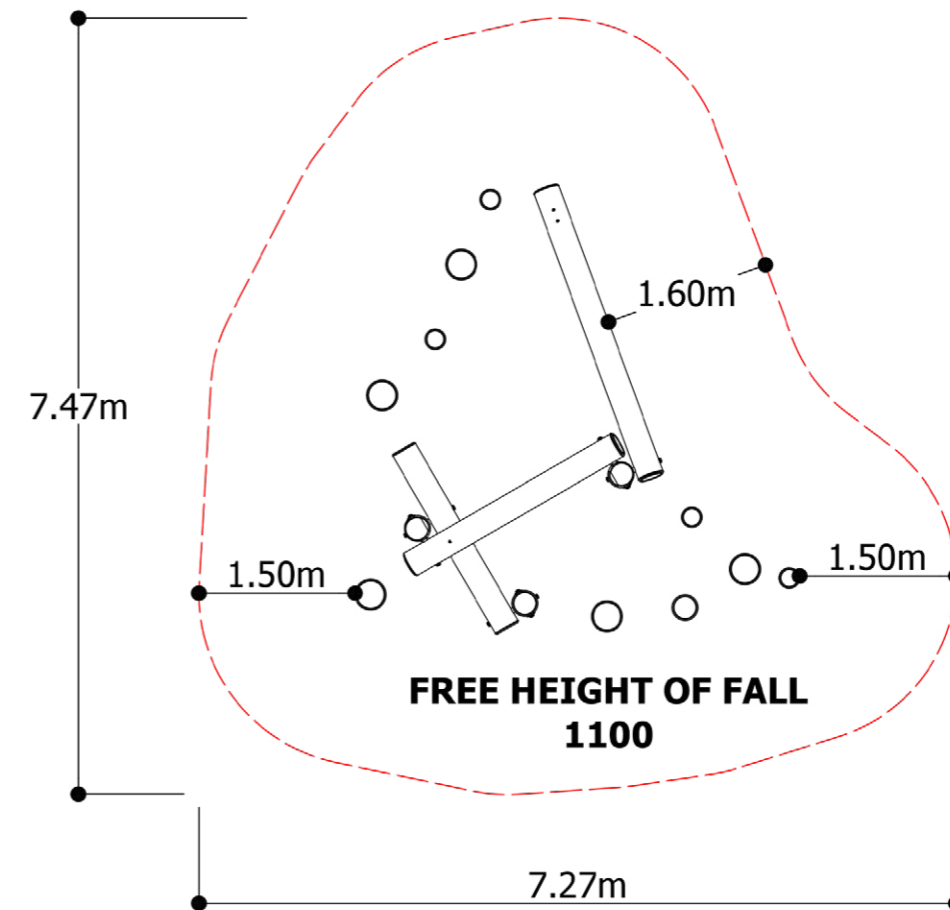

Plan View

Please Note

Our Natura Play Elements ranges are made as original pieces, not mass-produced. The character of each piece will be affected by the individual timber available at the time of production. The above image should be used as a guide only. Whilst care is taken to select the best materials, timber is a natural material that is expected to seasonally expand and contract over time and when subjected to temperature extremes. We use Ironbark and Cypress timber in our designs, Cypress timber in particular is prone to fine checking and knots are very common. Accordingly, timbers supplied may have checks and knots that are not structurally compromising.