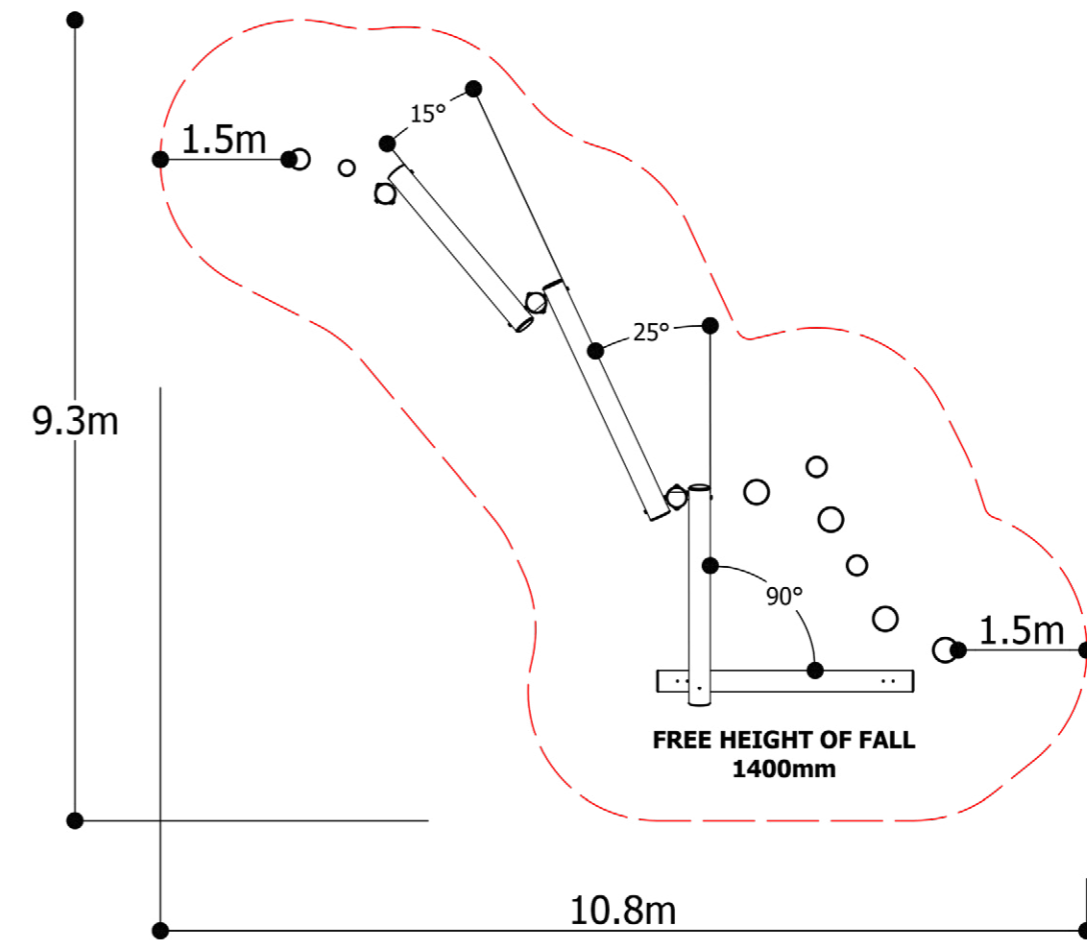

Plan View

Please Note

Our Natura Play Elements ranges are made as original pieces, not mass-produced. The character of each piece will be affected by the individual timber available at the time of production. The above image should be used as a guide only. Whilst care is taken to select the best materials, timber is a natural material that is expected to seasonally expand and contract over time and when subjected to temperature extremes. We use Ironbark and Cypress timber in our designs, Cypress timber in particular is prone to fine checking and knots are very common. Accordingly, timbers supplied may have checks and knots that are not structurally compromising.