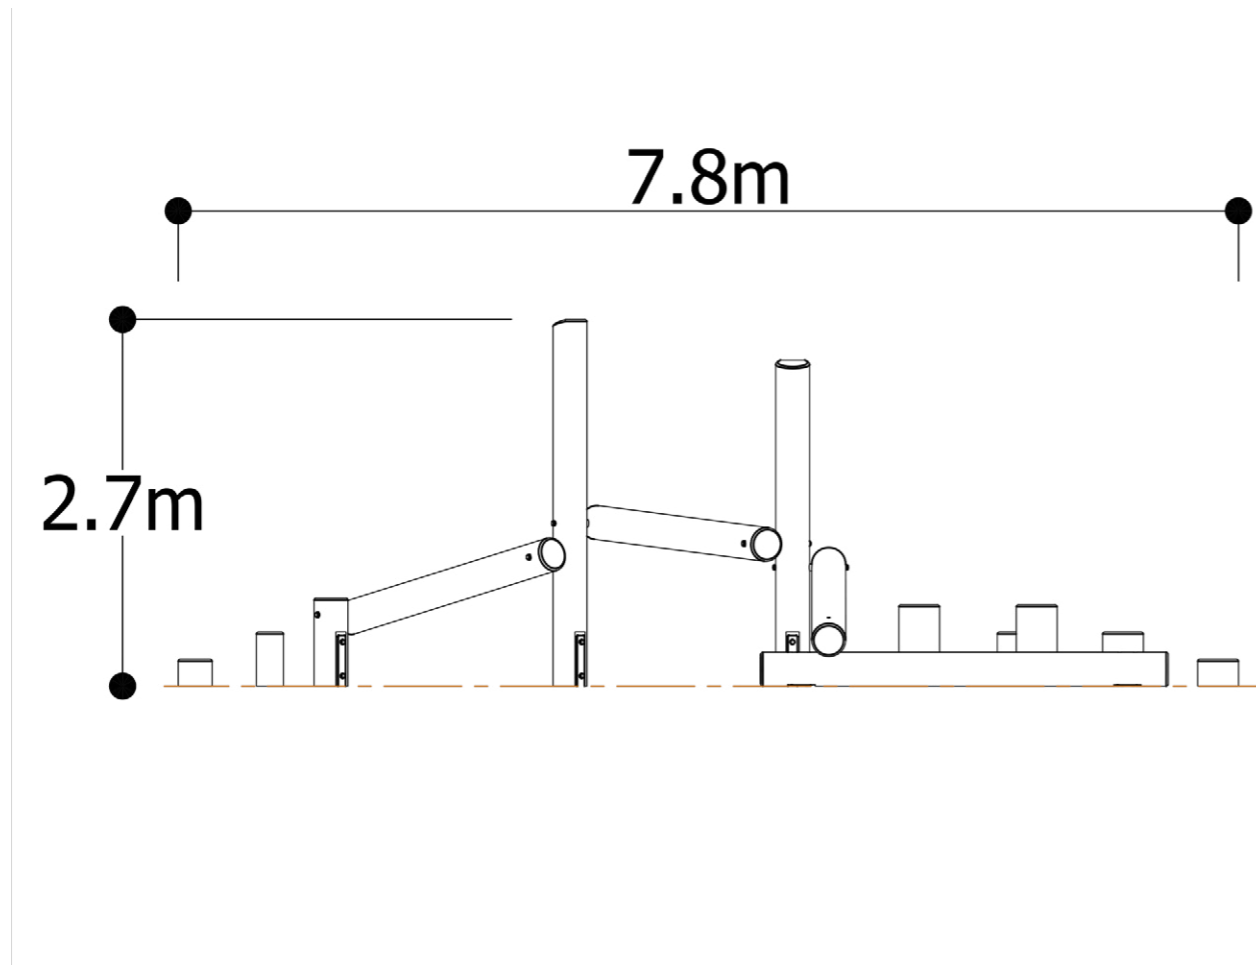

Log Balance Trail 02

A-NAT-2266

Elevation