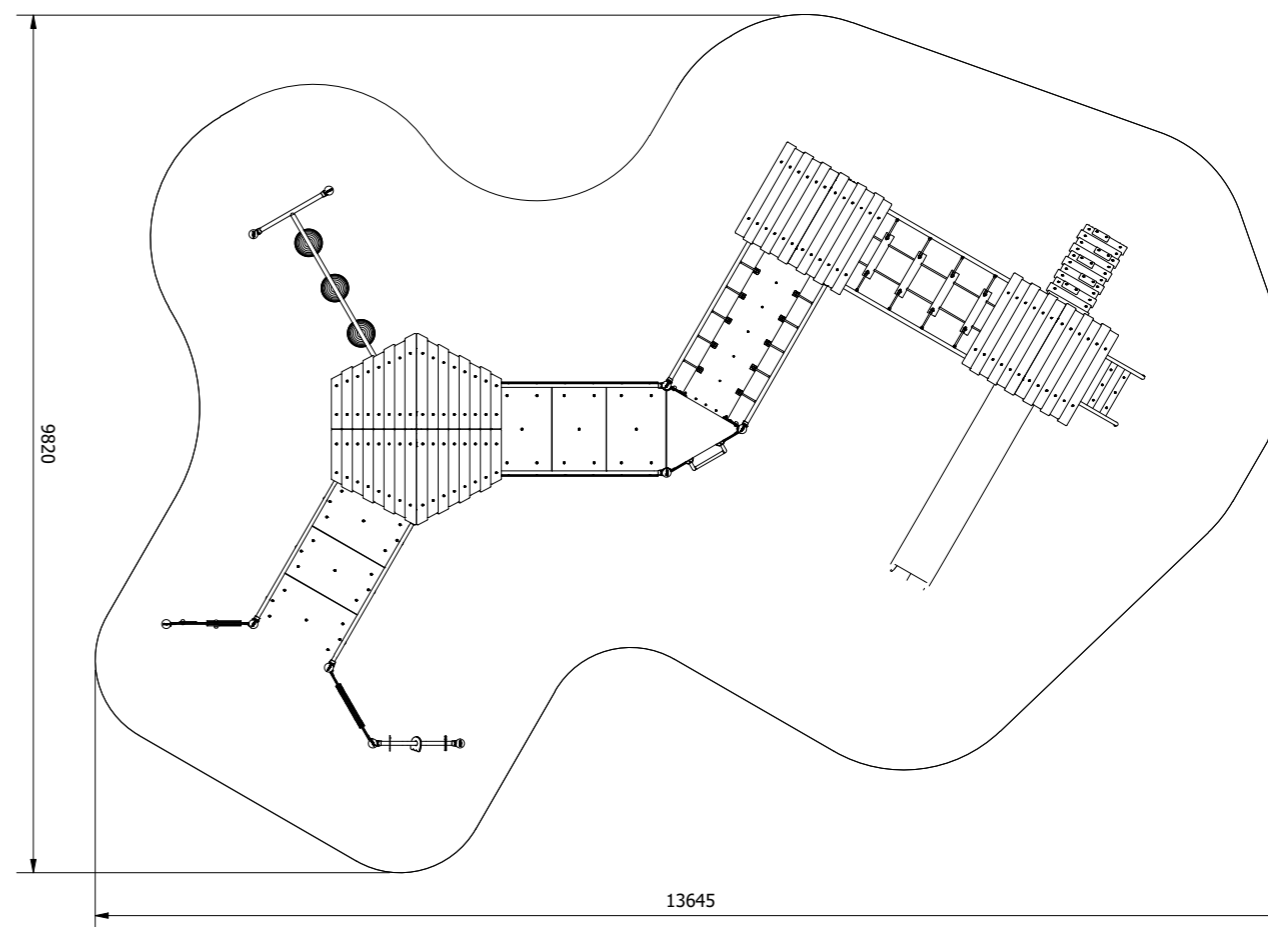

Plan View

To learn more about our warranty, compliance, materials, or colour palette and customisation options, contact PlayCo:

1800 655 041 | hello@playco.com.au | playco.com.au