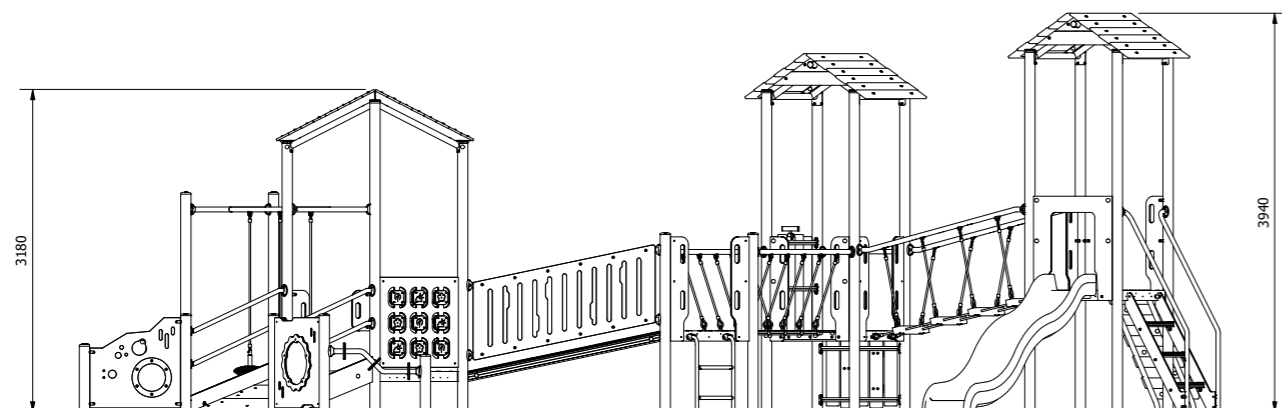

Ridgeline

SSF9-1003

Elevation