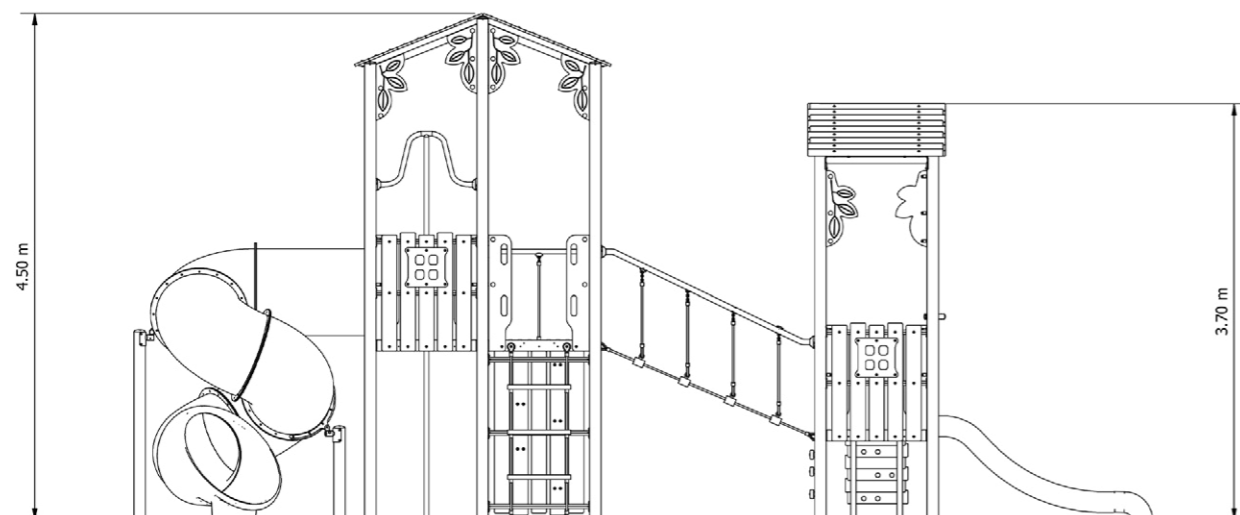

Specifications

Age range: 5-11 years

Number of play elements: 9

Equipment height: 4500mm

Fall zone: 12970 x 7130mm

Max fall height: 1600mm

Play Types

Materials

Material specs

Frame: Aluminium

Uprights: Aluminium

Fasteners: Stainless Steel

Powder Coating: Dulux / Interpon

Plastic: HDPE

Boundary

SSF6-1005

Elevation

Plan View

To learn more about our warranty, compliance, materials, or colour palette and customisation options, contact PlayCo:

1800 655 041 | hello@playco.com.au | playco.com.au