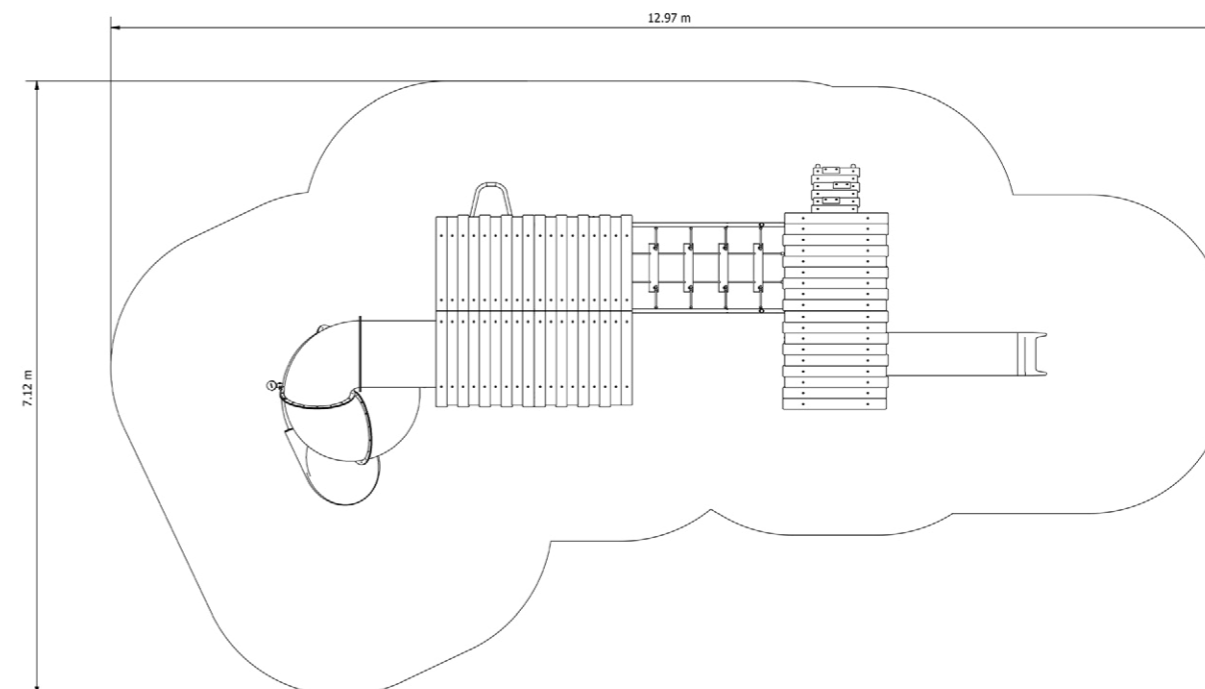

Plan View

To learn more about our warranty, compliance, materials, or colour palette and customisation options, contact PlayCo:

1800 655 041 | hello@playco.com.au | playco.com.au