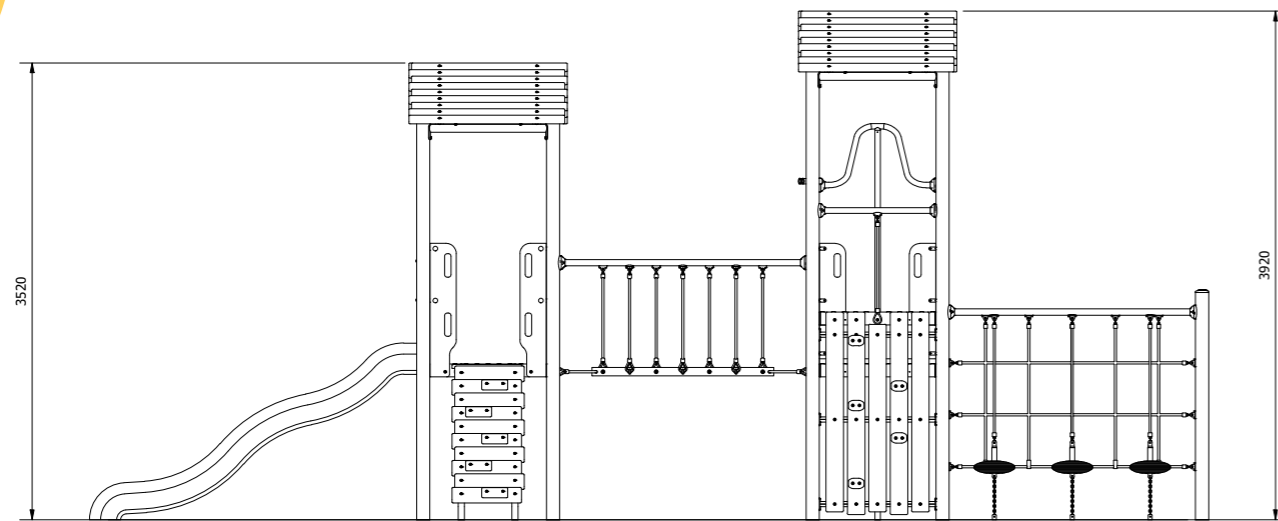

Elevation

Plan View

To learn more about our warranty, compliance, materials, or colour palette and customisation options, contact PlayCo:

1800 655 041 | hello@playco.com.au | playco.com.au