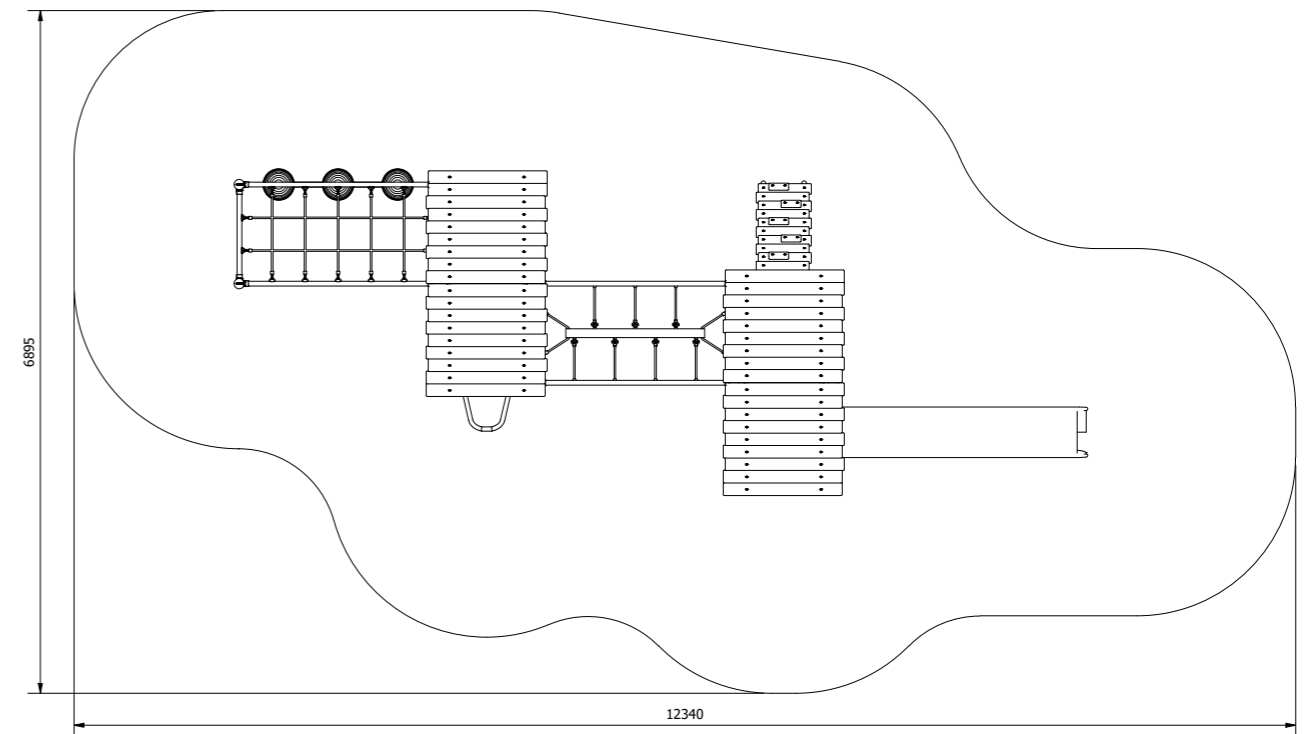

Specifications

Age range: 5-11 years

Number of play elements: 11

Equipment height: 3920mm

Fall zone: 6895 x 12340mm

Max fall height: 1600mm

Play Types

Materials

Material specs

Frame: Aluminium

Uprights: Aluminium

Fasteners: Stainless Steel

Powder Coating: Dulux / Interpon

Plastic: HDPE

Elevation

Plan View