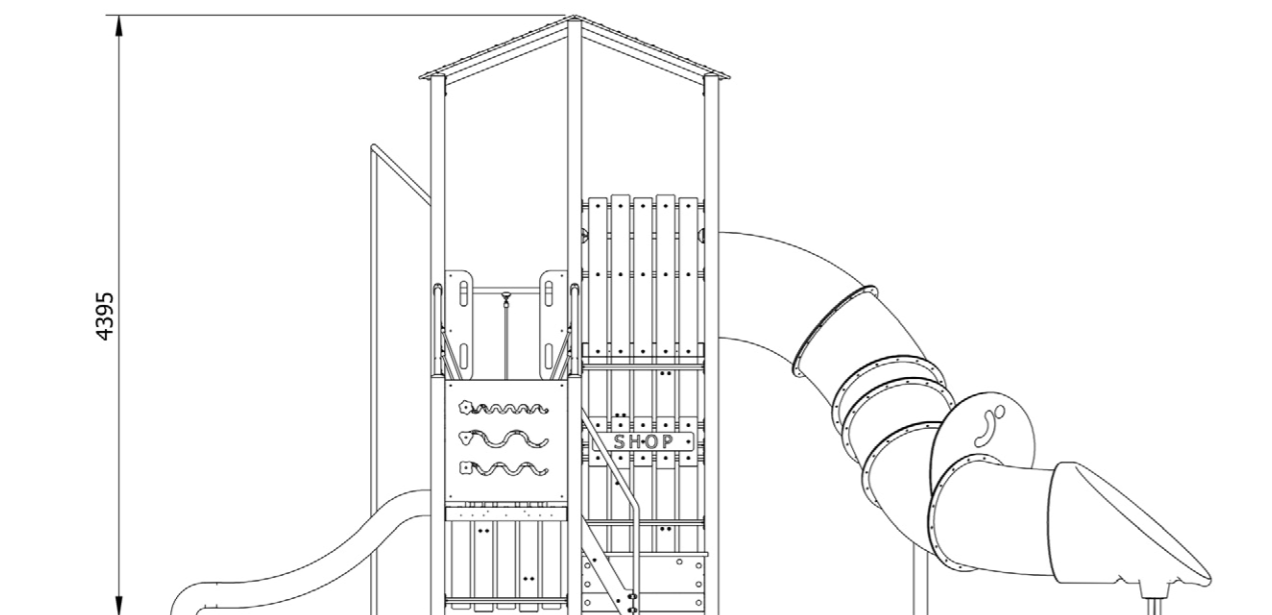

Wildway

SSF3-1011

PlayCo

Elevation