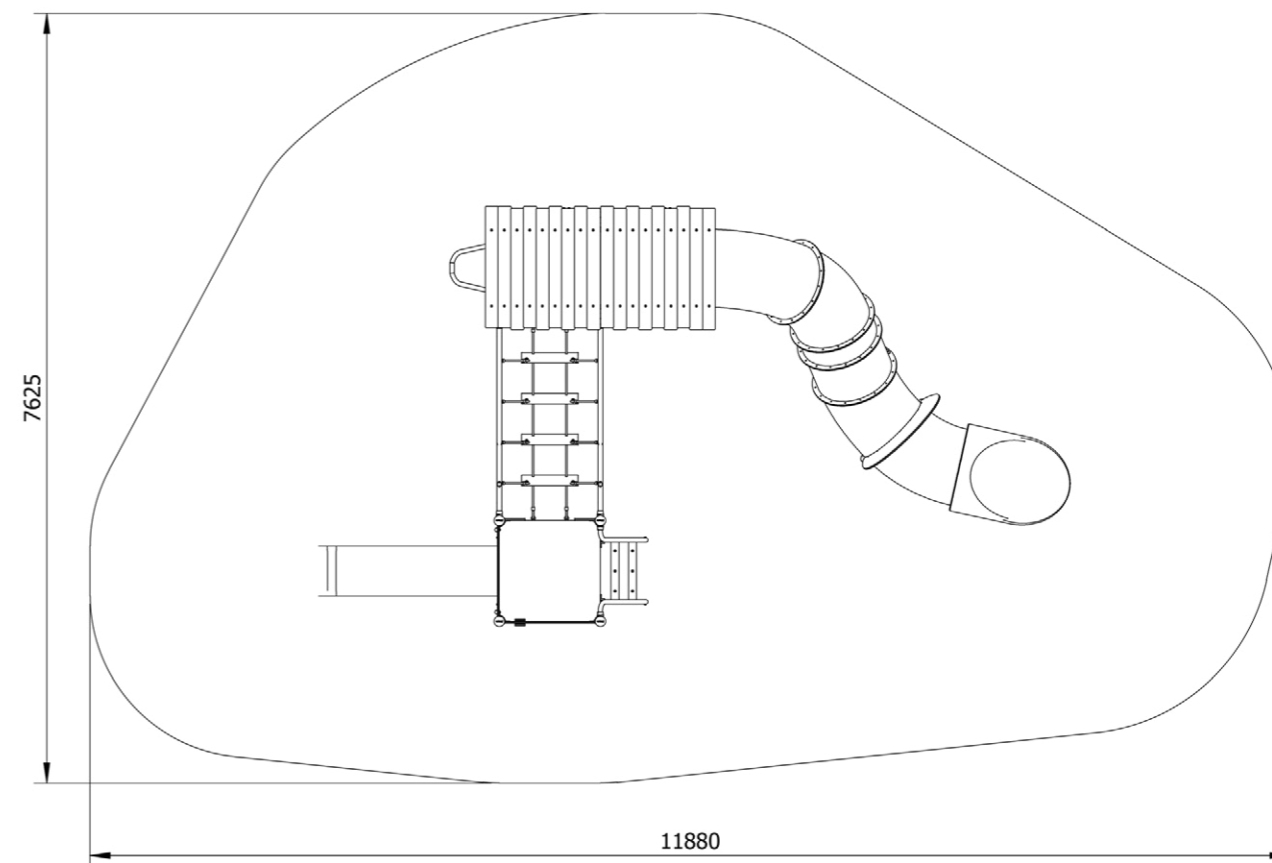

Plan View

To learn more about our warranty, compliance, materials, or colour palette and customisation options, contact PlayCo:

1800 655 041 | hello@playco.com.au | playco.com.au

PlayCo

RhinoPlay
PlayCo

PlayOn
PlayCo

PlayWorks
PlayCo

ForPark
PlayCo

A Space
PlayCo