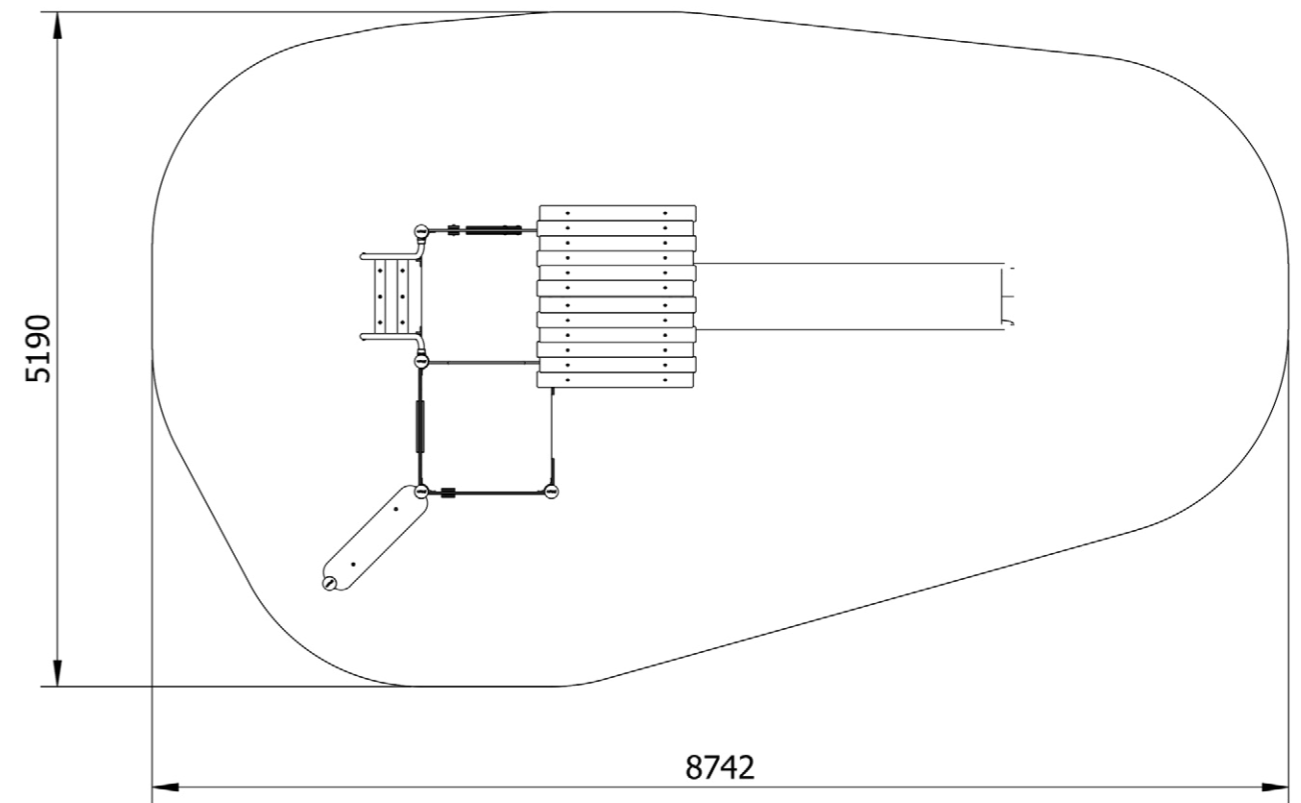

Plan View

To learn more about our warranty, compliance, materials, or colour palette and customisation options, contact PlayCo:

1800 655 041 | hello@playco.com.au | playco.com.au

PlayCo

RhinoPlay
PlayCo

PlayOn
PlayCo

PlayWorks
PlayCo

ForPark
PlayCo

A Space
PlayCo