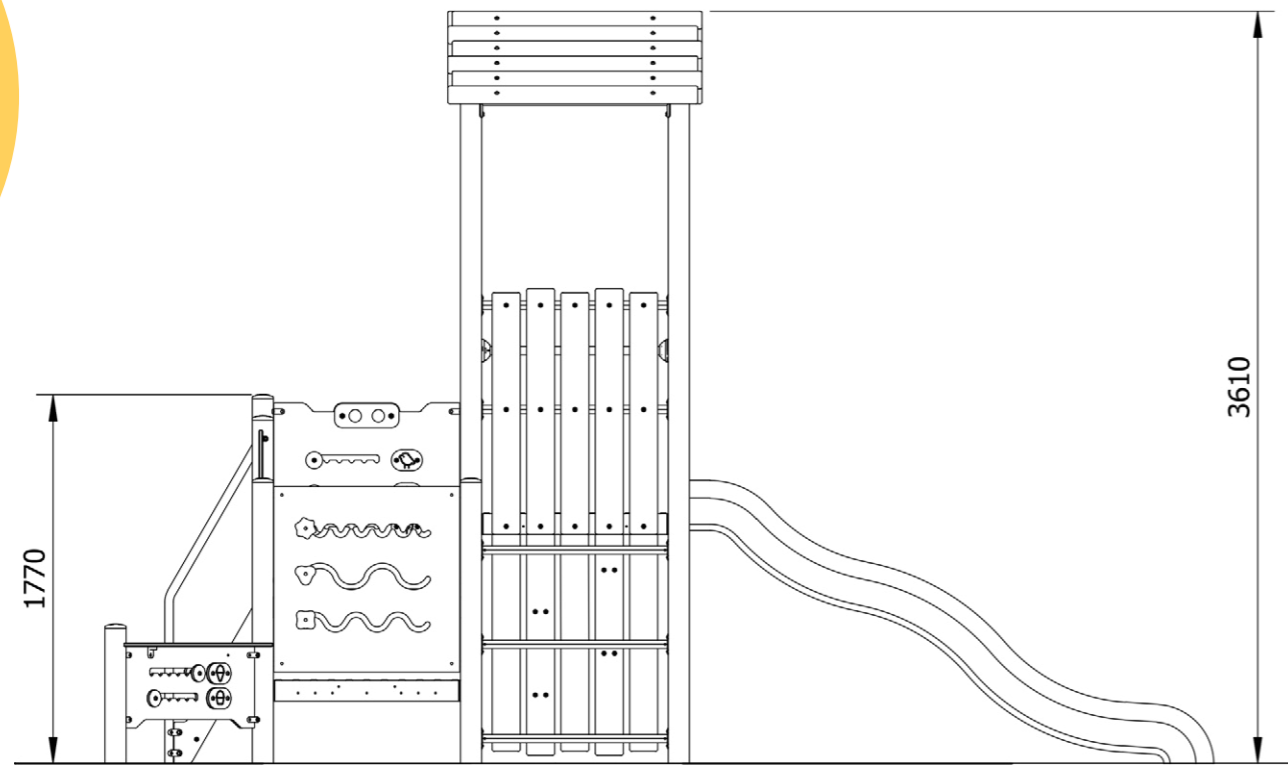

Grove

SSF3-1010

PlayCo

Elevation