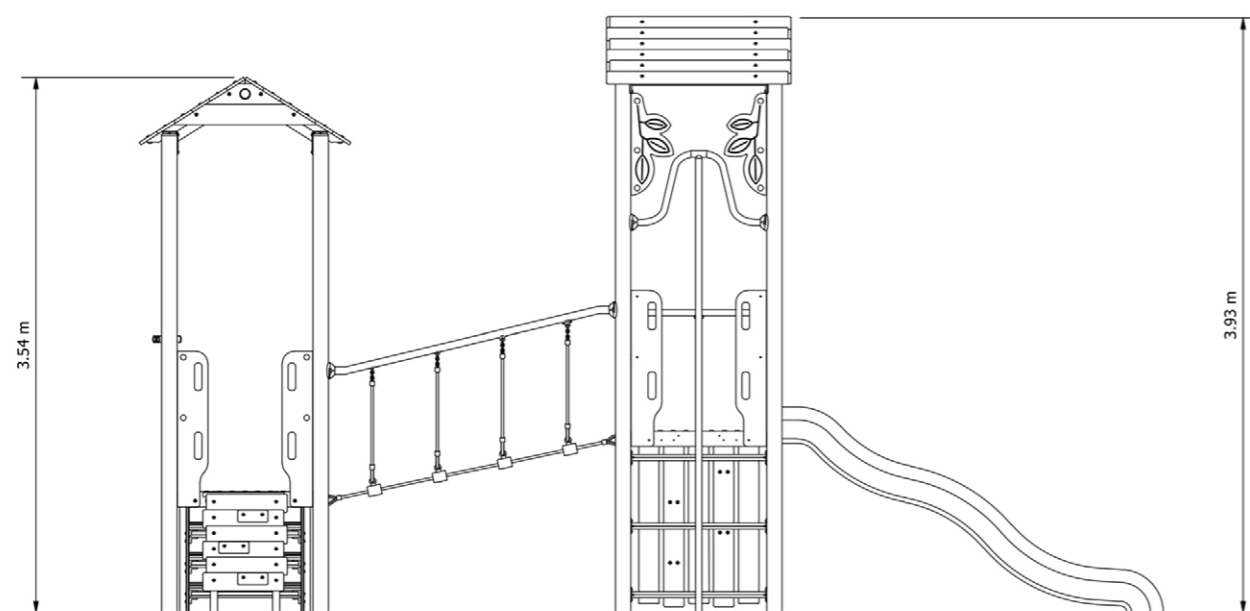

Seedling

SSF2-1003

Elevation