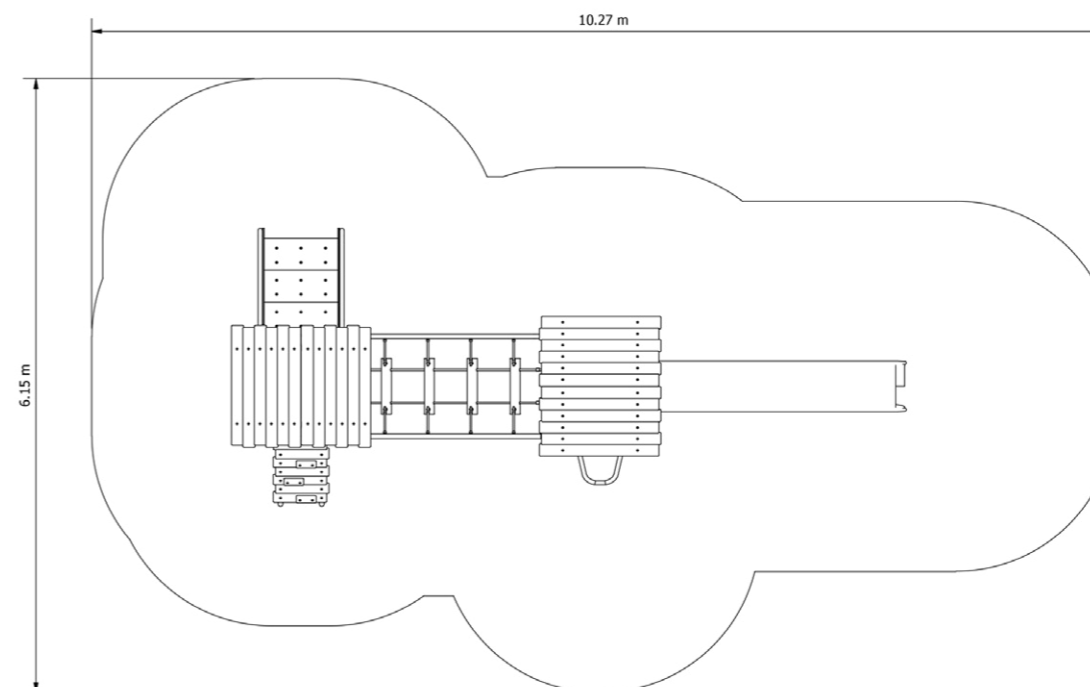

Plan View

To learn more about our warranty, compliance, materials, or colour palette and customisation options, contact PlayCo:

1800 655 041 | hello@playco.com.au | playco.com.au