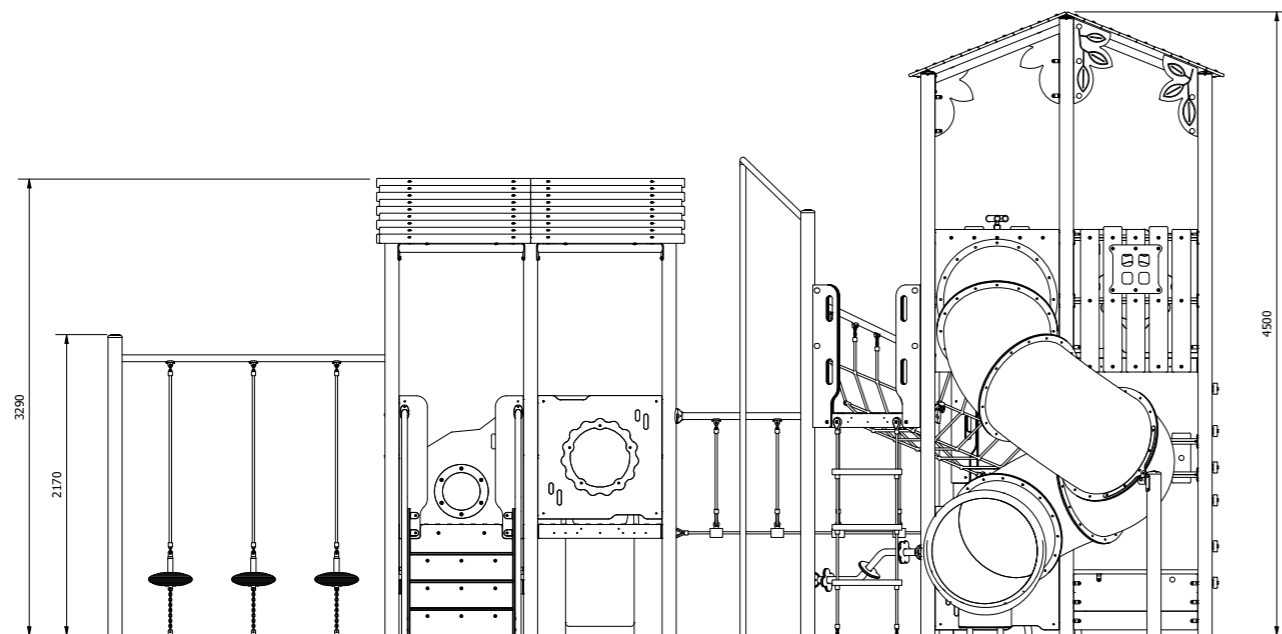

Trailhead

SSF10-1001

Elevation