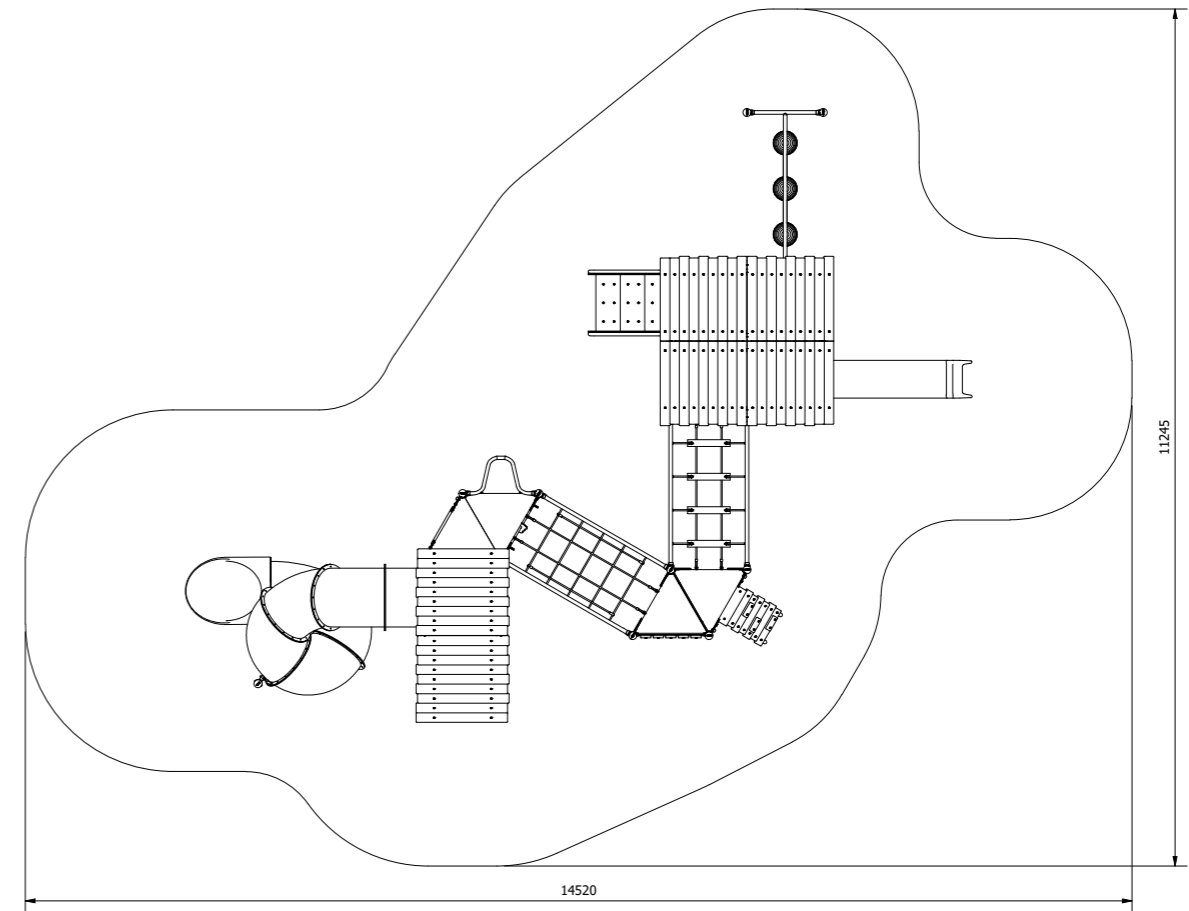

Plan View

To learn more about our warranty, compliance, materials, or colour palette and customisation options, contact PlayCo:

1800 655 041 | hello@playco.com.au | playco.com.au