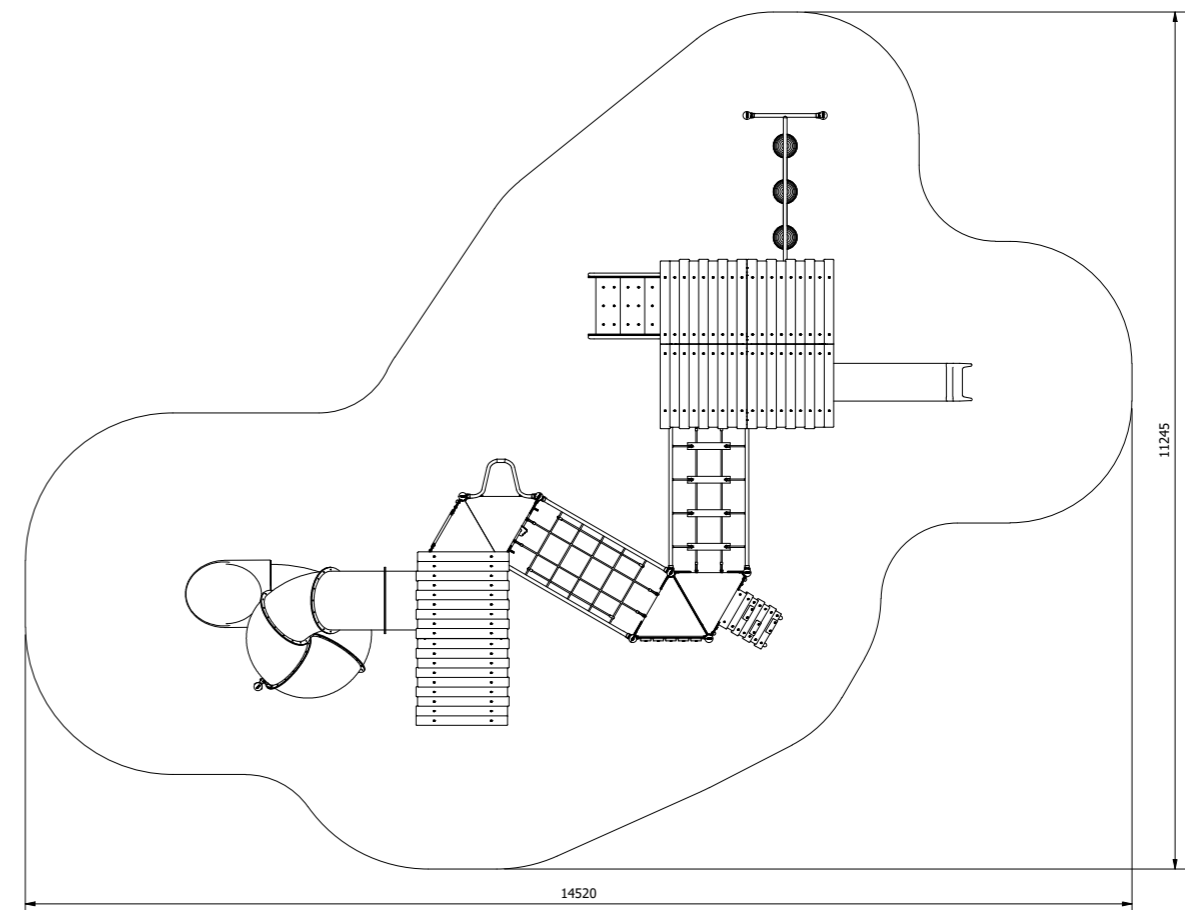

Plan View

To learn more about our warranty, compliance, materials, or colour palette and customisation options, contact PlayCo:

1800 655 041 | hello@playco.com.au | playco.com.au