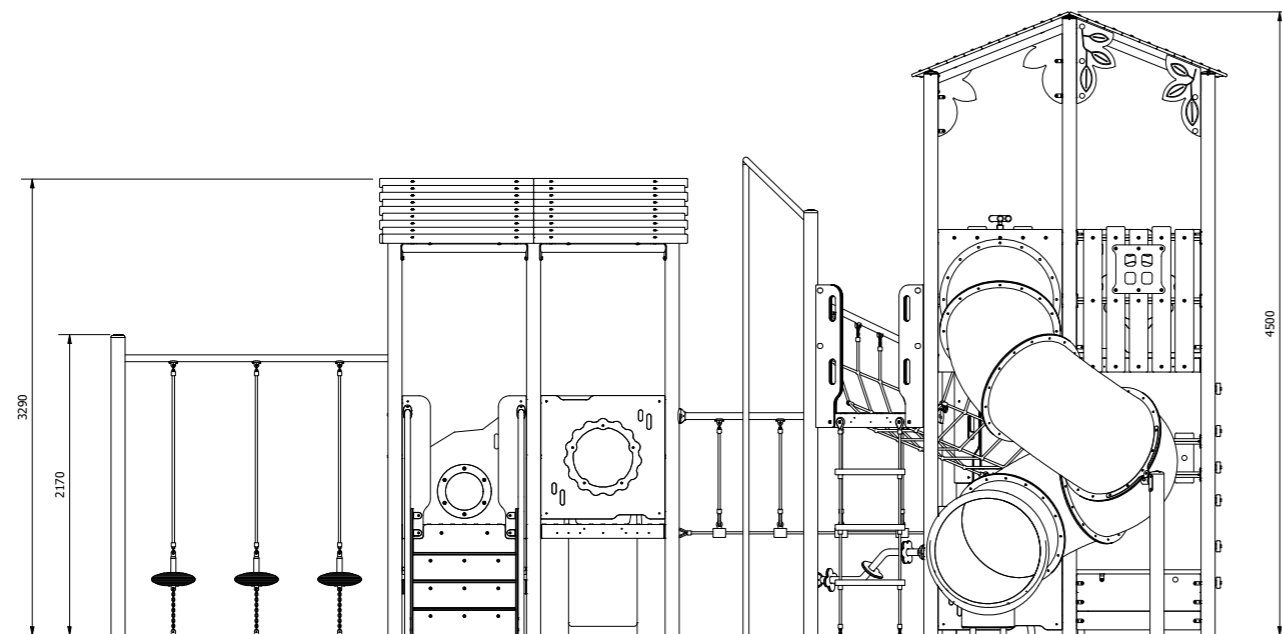

Trailhead

SSF10-1001

Elevation