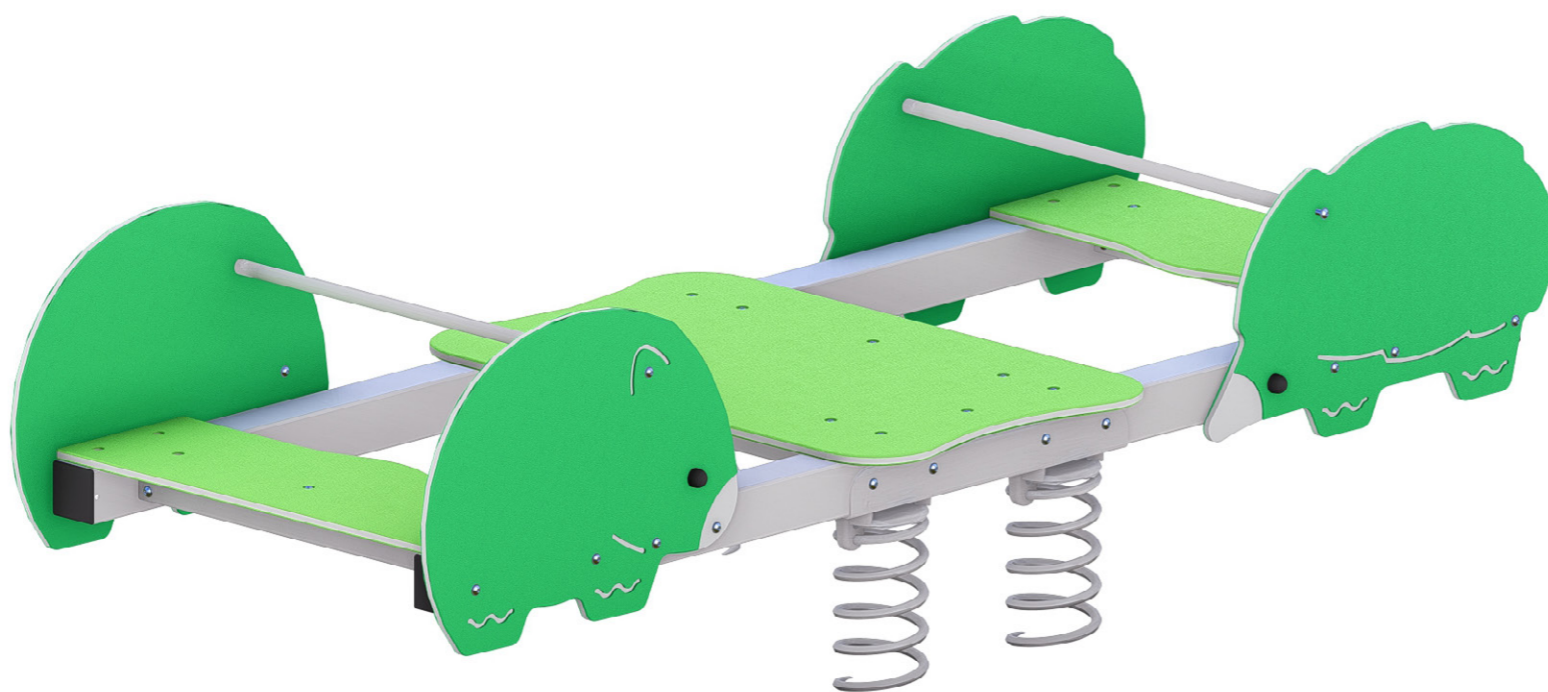

Multi User Rocker Echidna Wombat

A-SPR-5324

Two Aussie icons, one brilliant ride. The Echidna Wombat Rocker celebrates native wildlife while encouraging cooperative play and shared movement.

Colour Options:

Specifications

Age range: 1-8 years

Number of play elements: 1

Equipment size: 1200mm x 2800mm

Equipment height: 870mm

Fall zone: 4380mm x 5040mm

Max fall height: 600mm

Play Types

Materials

Material specs

Frame: Alloy Steel

Fasteners: Stainless Steel

Powder Coating: Dulux / Interpon

Plastic: HDPE

Multi User Rocker Echidna Wombat

A-SPR-5324