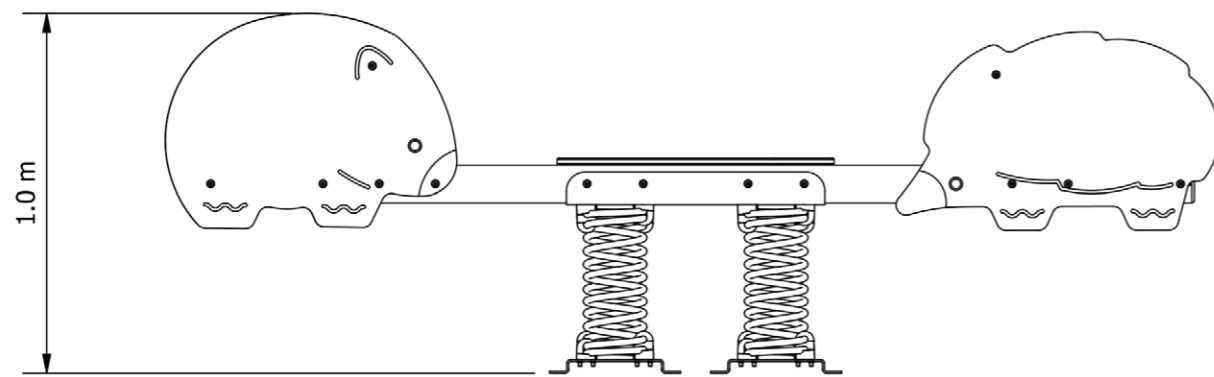

Multi User Rocker Echidna Wombat

A-SPR-5324

Elevation