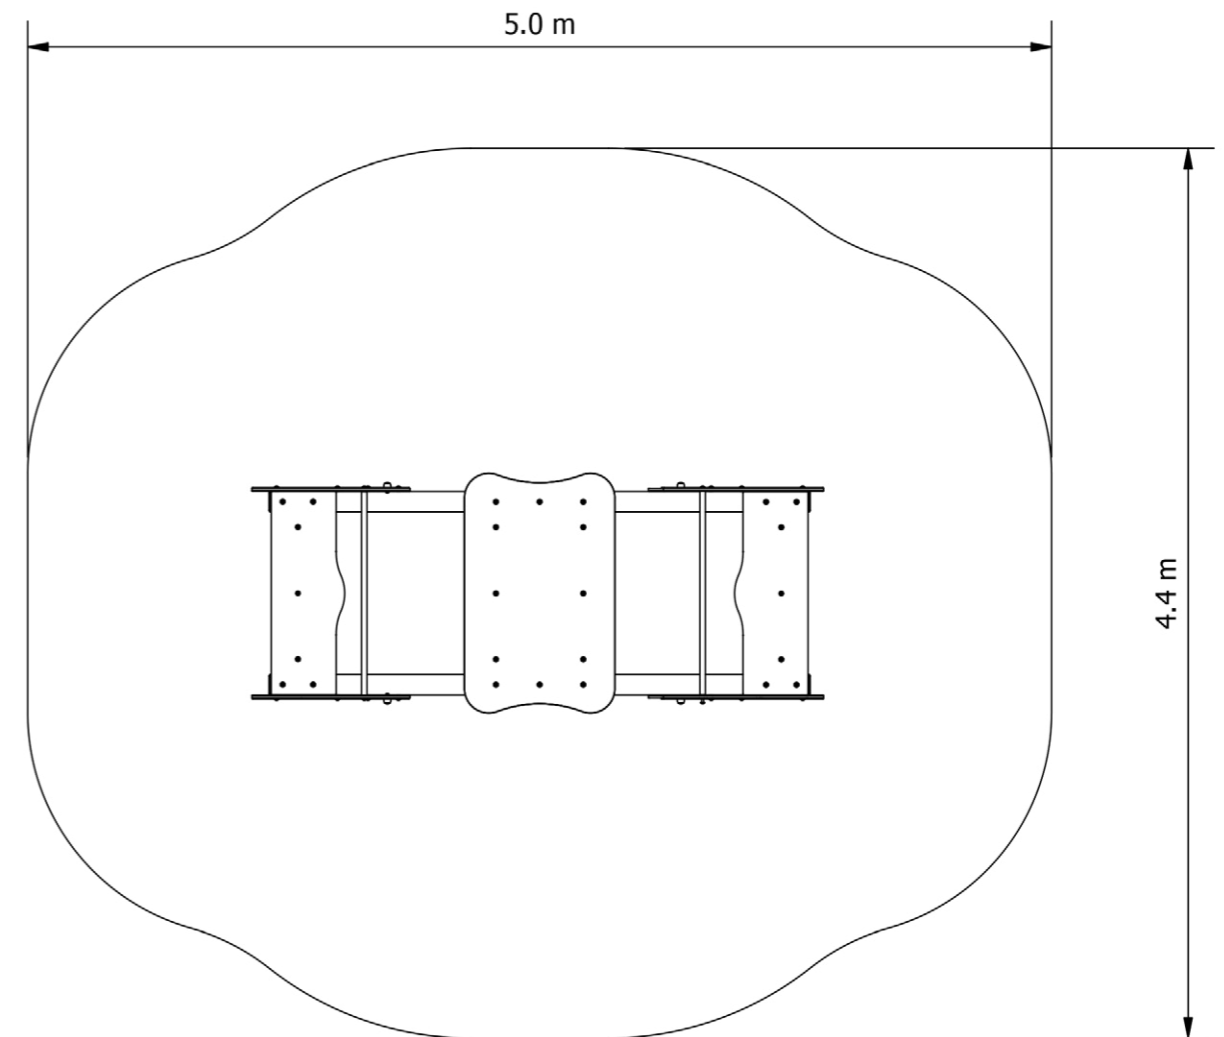

Plan View

To learn more about our warranty, compliance, materials, or colour palette and customisation options, contact PlayCo:

1800 655 041 | hello@playco.com.au | playco.com.au