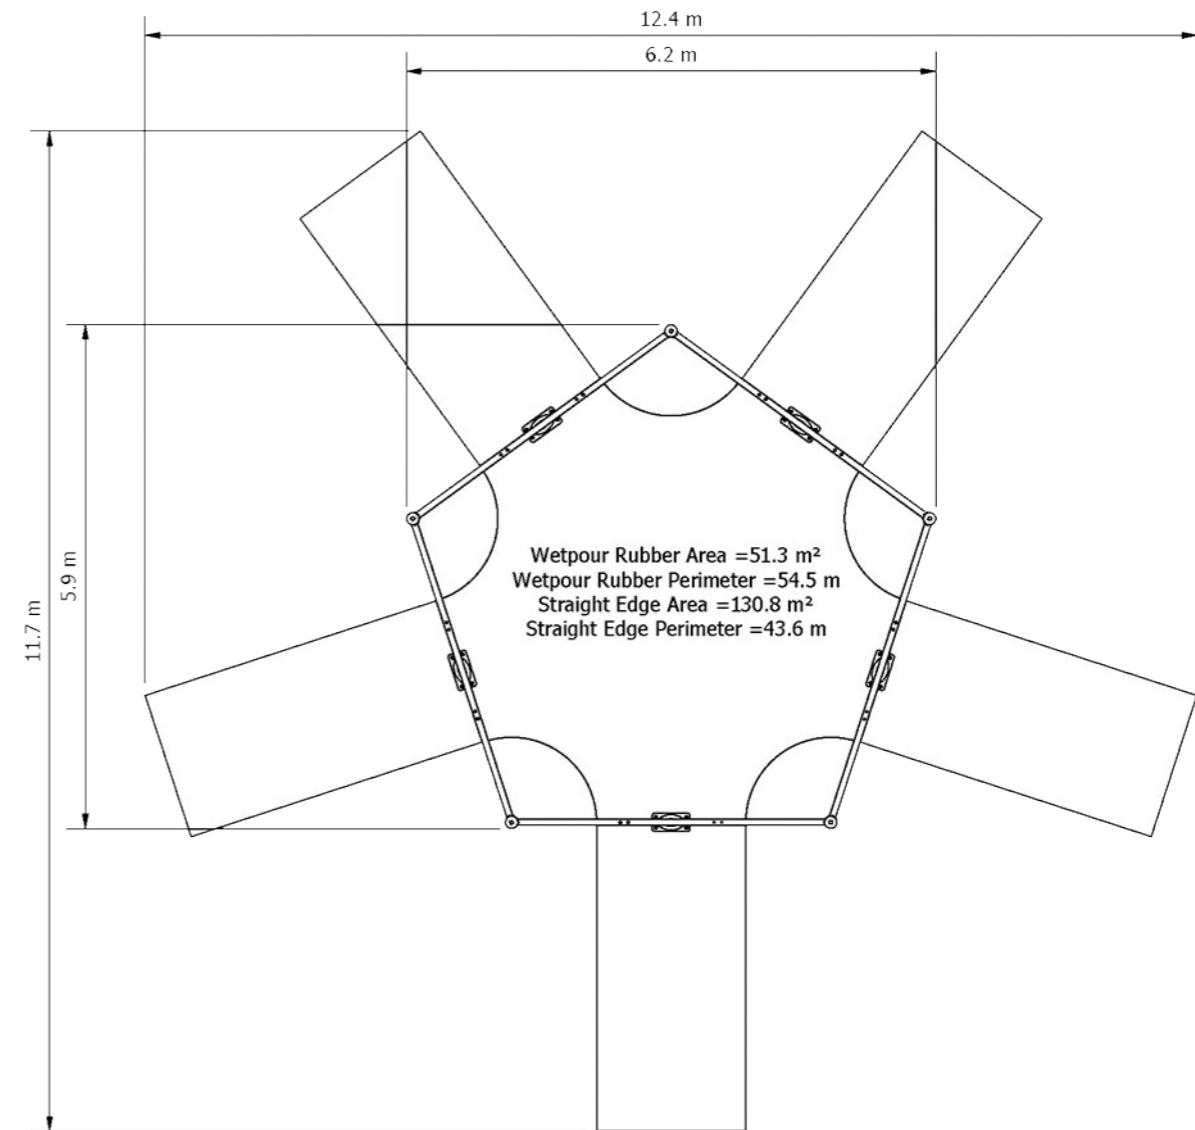

Plan View

To learn more about our warranty, compliance, materials, or colour palette and customisation options, contact PlayCo:

1800 655 041 | hello@playco.com.au | playco.com.au