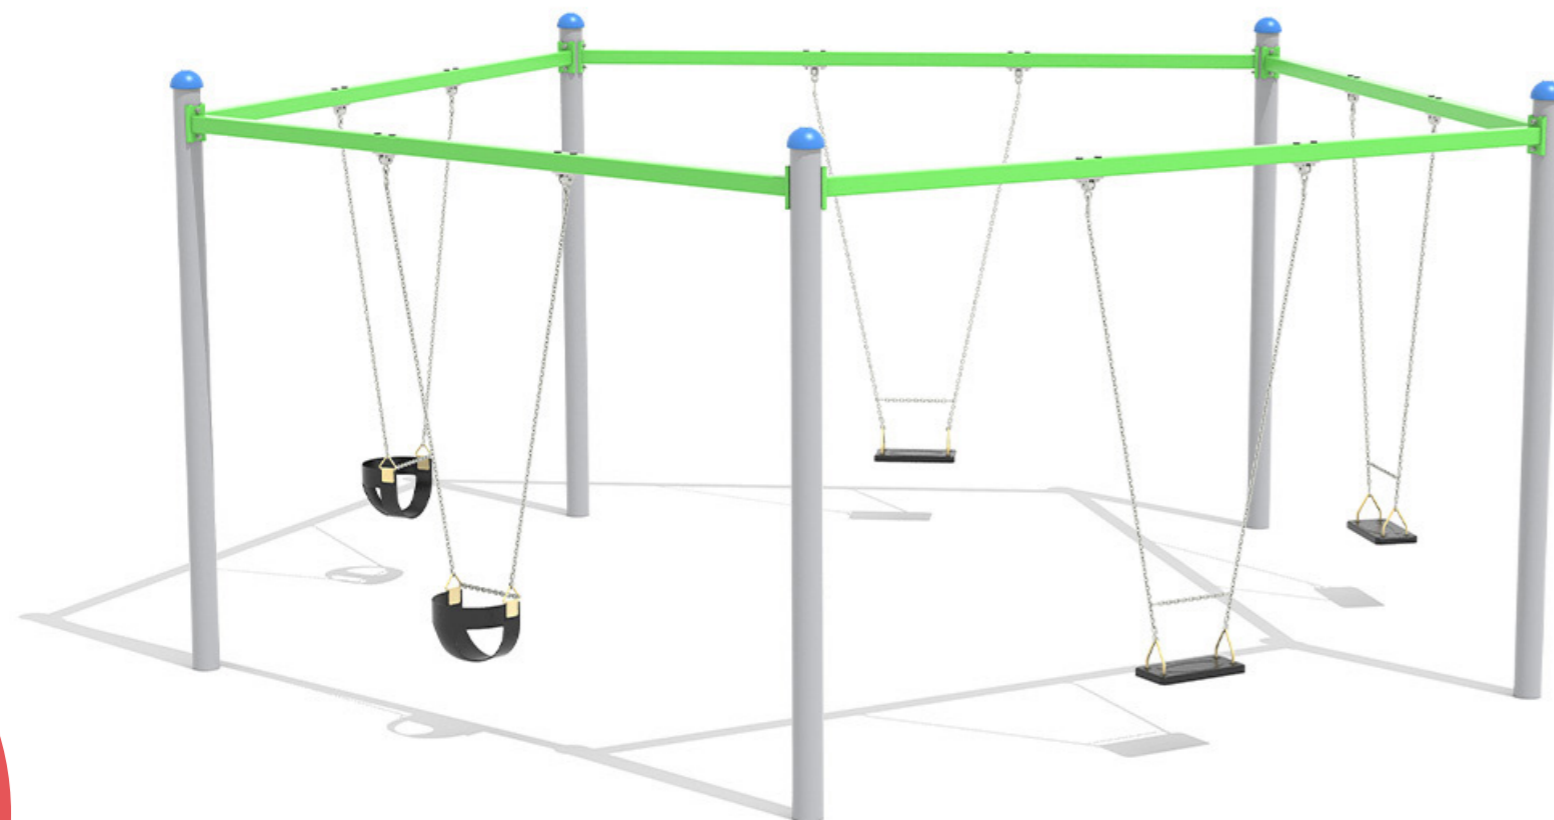

Quin Swing

SWGB034

The Quin Swing is an Australian made playground swing that brings interactive play to life with a unique design that supports group motion and shared fun. Built with robust steel construction and quality fittings, it offers a durable, safe and long lasting swinging experience, making it a perfect fit for parks, schools and community spaces aiming to promote active play, coordination and social engagement for children of all ages.

Specifications

Age range: 5-12 years

Equipment height: 2775mm

Fall zone: 130.8m² (Mulch) 51.3m² (Rubber)

Max fall height: 1410mm

Play Types

Standards

Complies with relevant Australian Standards including: AS 4685:2021 (P1-6) | AS 4685.0:2017 | AS4422 (Int):2022