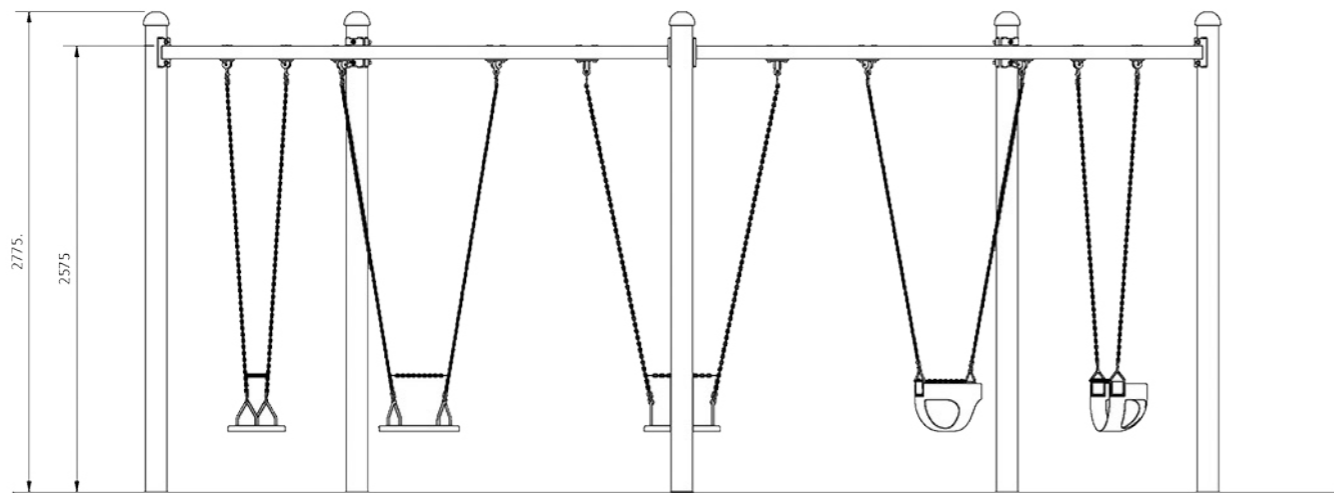

Quin Swing

SWGB034

Elevation