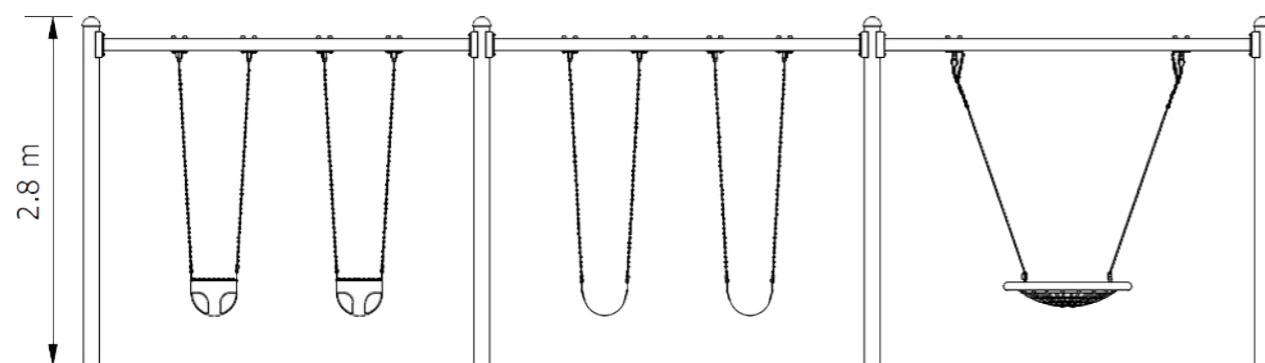

## Specifications

Age range: 5-12 years

Equipment height: 2800mm

Fall zone: 71.8m<sup>2</sup>

Max fall height: 1555mm

# Big Leg Quad with Birds Nest

SWGB025

Elevation

Plan View

To learn more about our warranty, compliance, materials, or colour palette and customisation options, contact PlayCo:

1800 655 041 | [hello@playco.com.au](mailto:hello@playco.com.au) | [playco.com.au](http://playco.com.au)