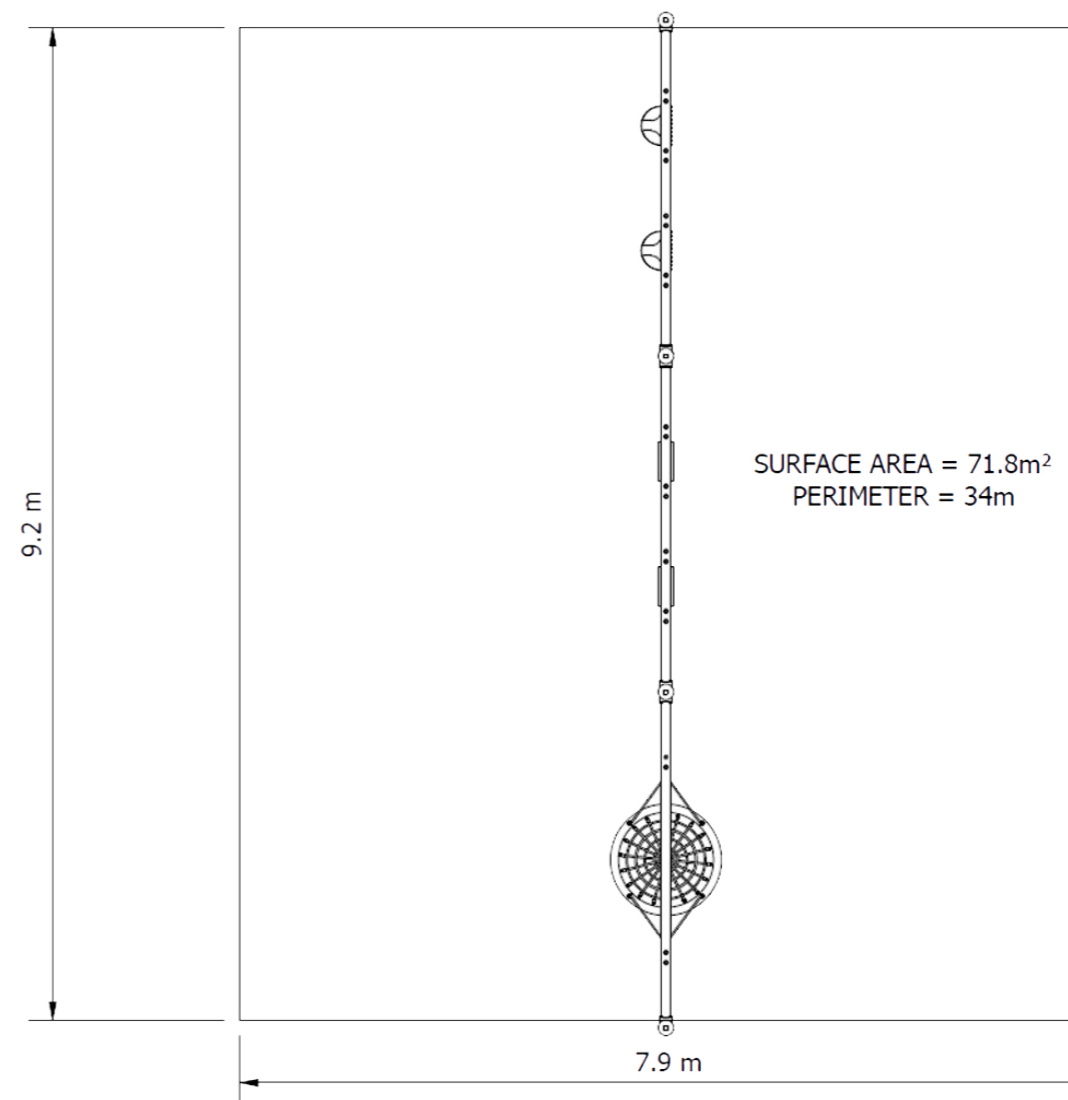

## Specifications

Age range: 5-12 years

Equipment height: 2800mm

Fall zone: 71.8m<sup>2</sup>

Max fall height: 1555mm

# Big Leg Quad with Birds Nest

SWGB025

Elevation

Plan View

To learn more about our warranty, compliance, materials, or colour palette and customisation options, contact PlayCo:

1800 655 041 | [hello@playco.com.au](mailto:hello@playco.com.au) | [playco.com.au](http://playco.com.au)