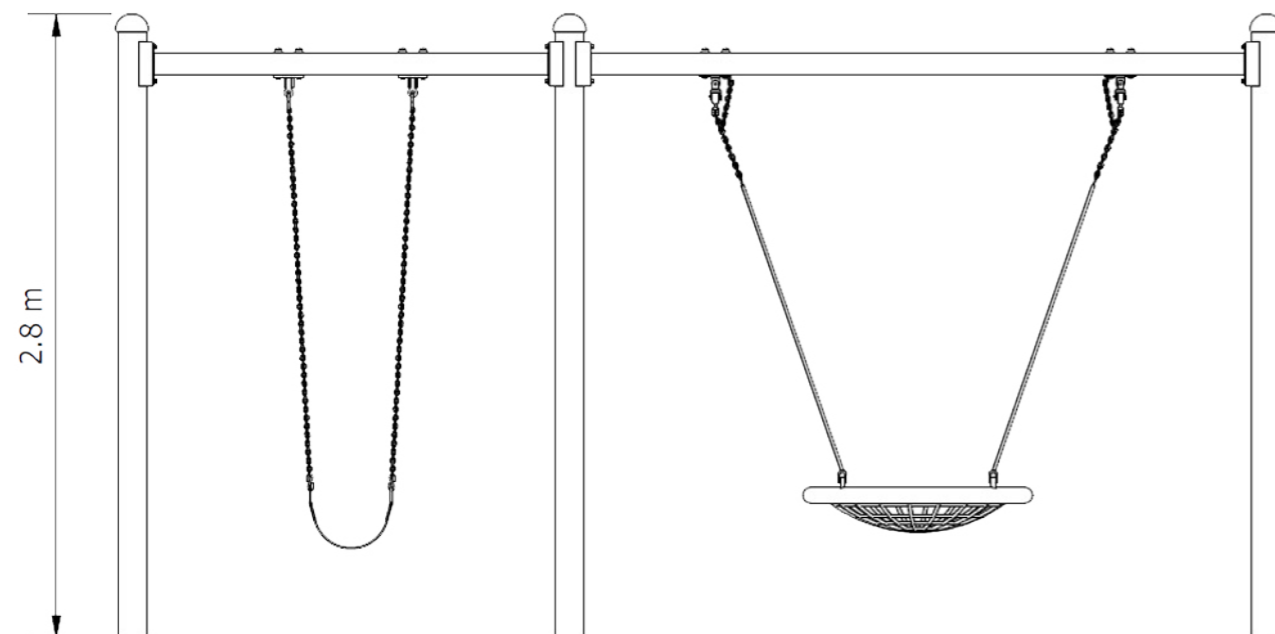

## Specifications

Age range: 5-12 years

Equipment height: 2800mm

Fall zone: 38.6m<sup>2</sup>

Max fall height: 1555mm

# Big Leg Double with Birds Nest

SWGB021

Elevation

Plan View

To learn more about our warranty, compliance, materials, or colour palette and customisation options, contact PlayCo:

1800 655 041 | [hello@playco.com.au](mailto:hello@playco.com.au) | [playco.com.au](http://playco.com.au)