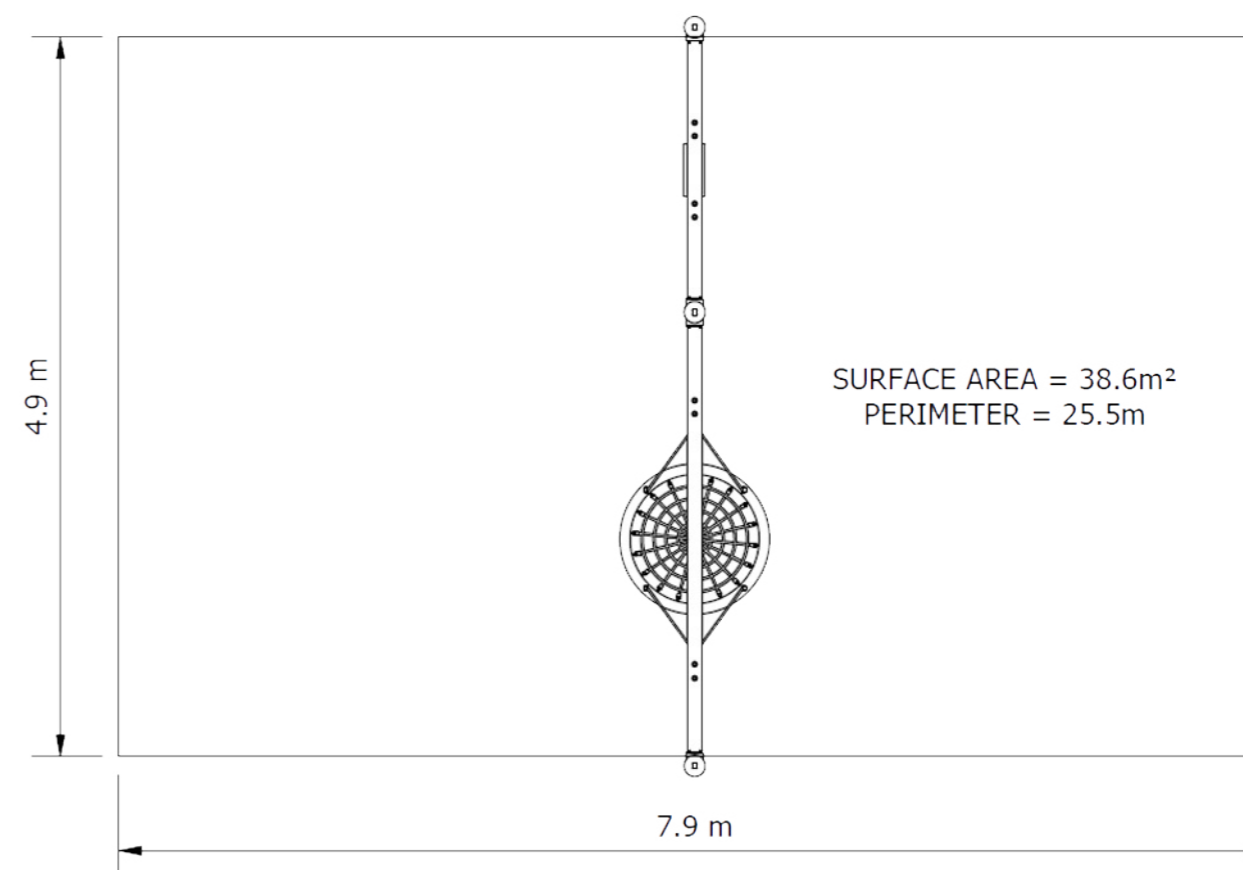

## Specifications

Age range: 5-12 years

Equipment height: 2800mm

Fall zone: 38.6m<sup>2</sup>

Max fall height: 1555mm

# Big Leg Double with Birds Nest

SWGB021

Elevation

Plan View

To learn more about our warranty, compliance, materials, or colour palette and customisation options, contact PlayCo:

1800 655 041 | [hello@playco.com.au](mailto:hello@playco.com.au) | [playco.com.au](http://playco.com.au)