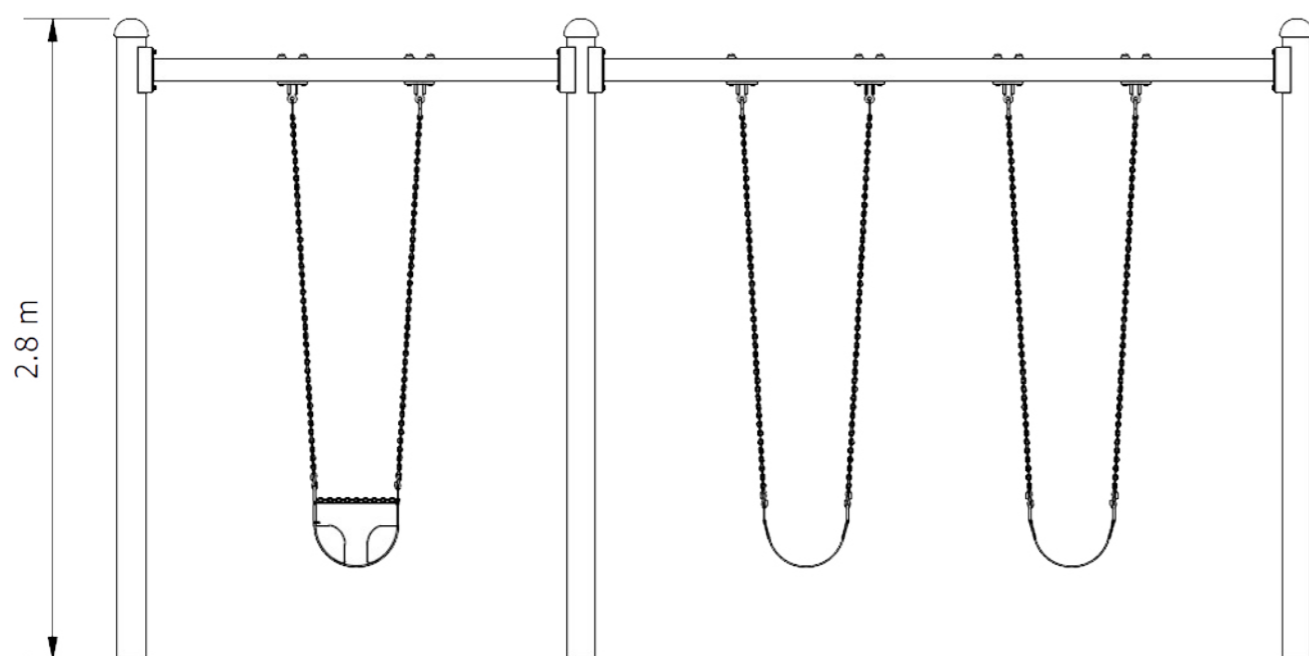

Big Leg Triple

SWGB010 – Senior

Elevation