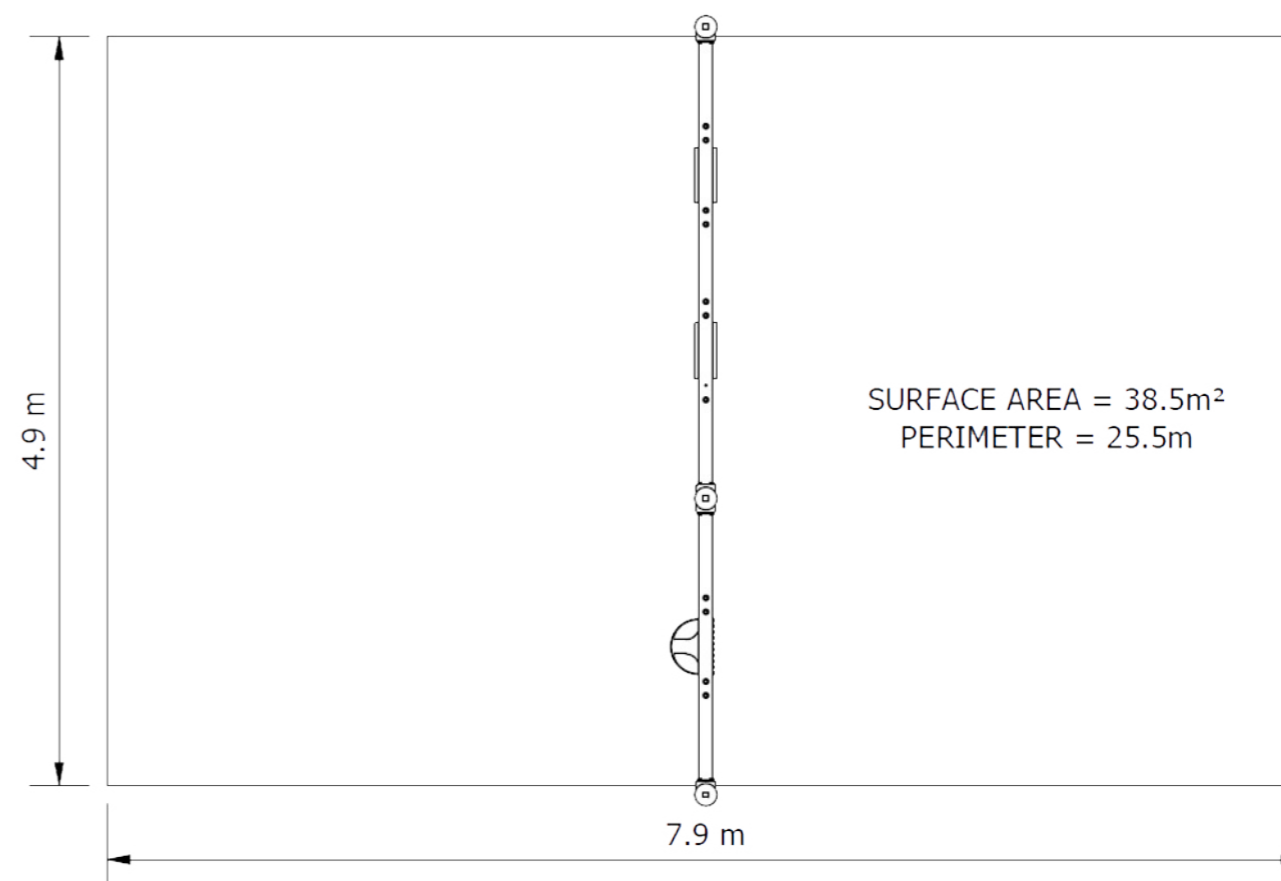

Plan View

To learn more about our warranty, compliance, materials, or colour palette and customisation options, contact PlayCo:

1800 655 041 | hello@playco.com.au | playco.com.au