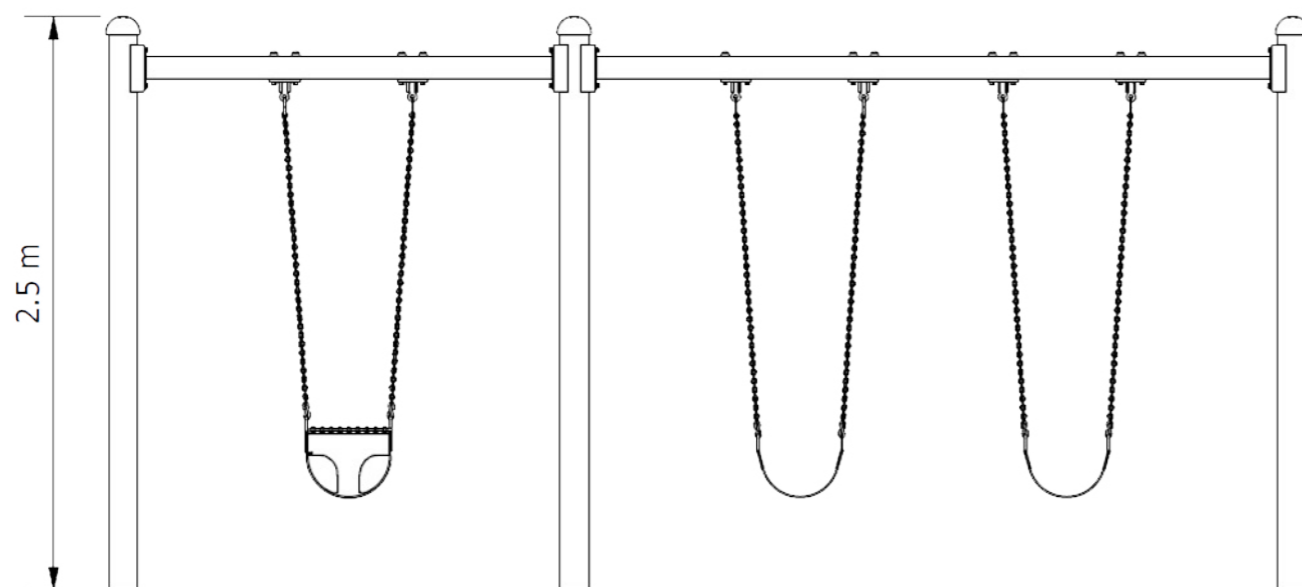

Big Leg Triple

SWGB007 – Junior

Elevation