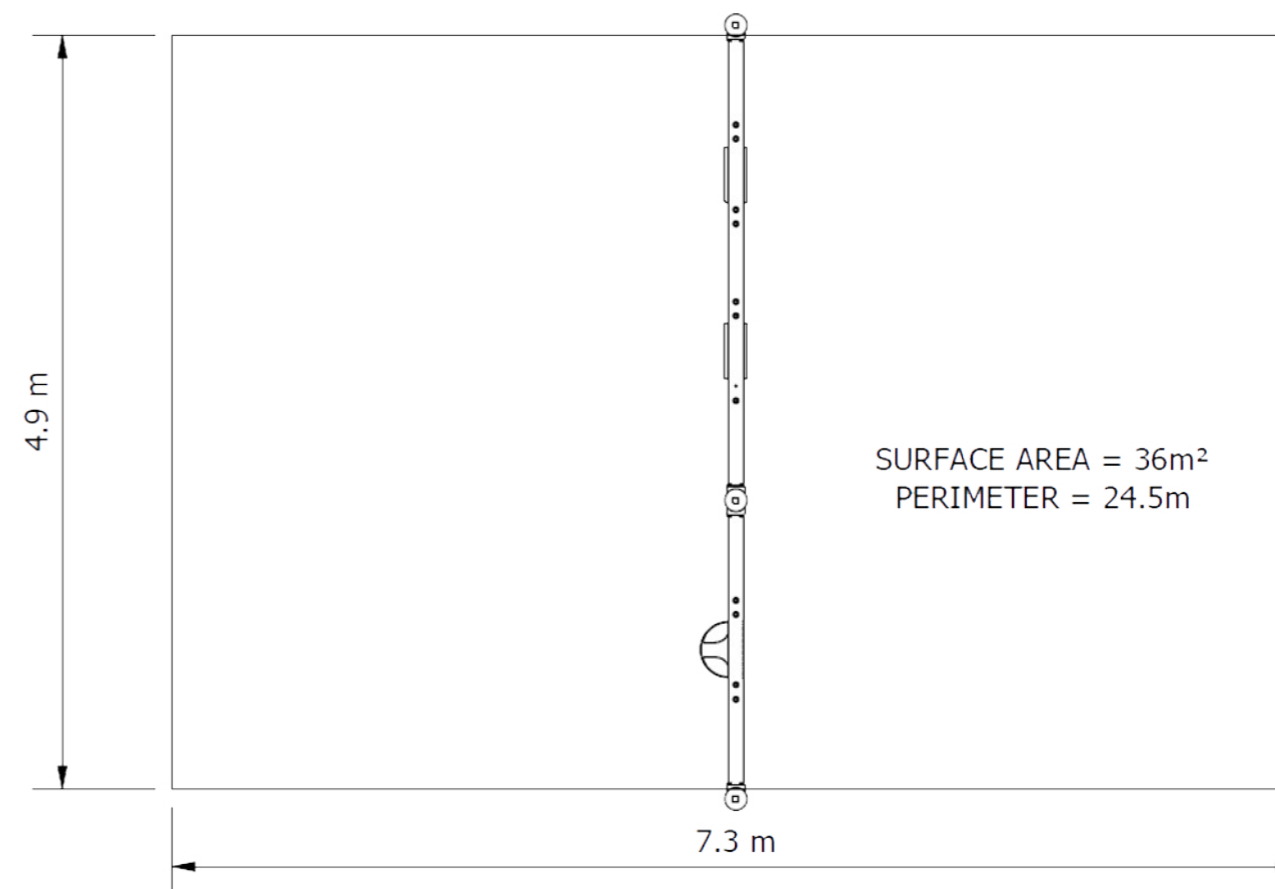

Plan View

To learn more about our warranty, compliance, materials, or colour palette and customisation options, contact PlayCo:

1800 655 041 | hello@playco.com.au | playco.com.au