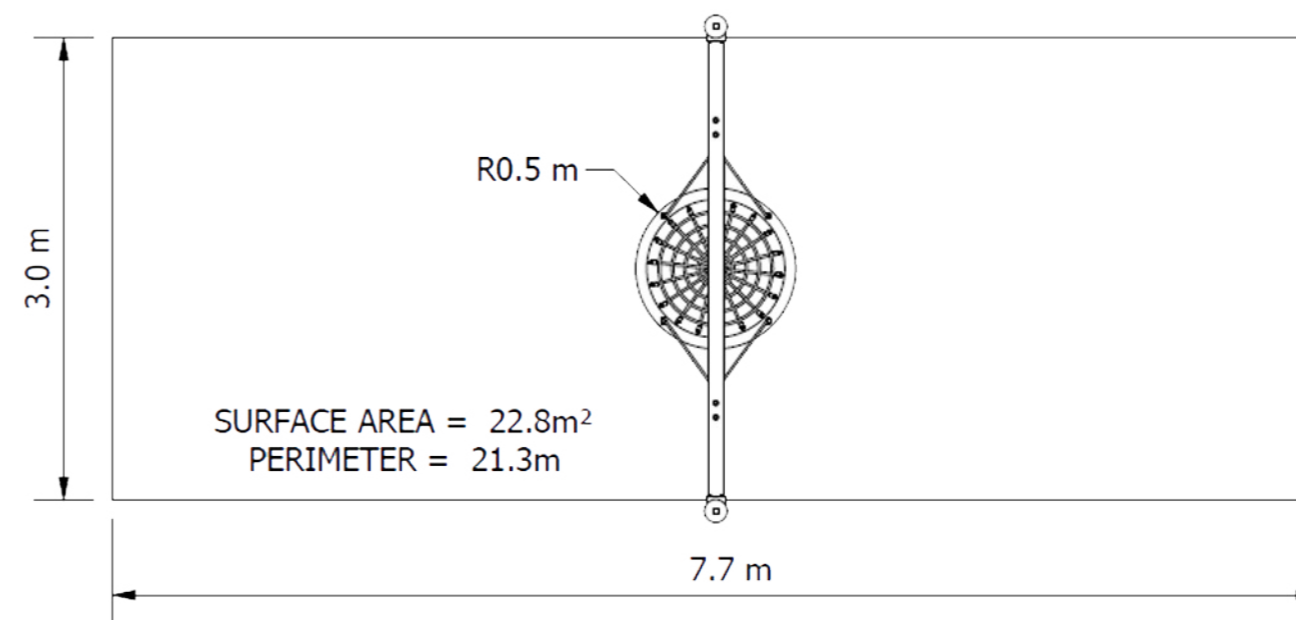

Specifications

Age range: 5-12 years

Equipment height: 2800mm

Fall zone: 22.8m²

Max fall height: 1540mm

Play Types

Standards

Complies with relevant Australian Standards including: AS 4685:2021 (P1-6) | AS 4685.0:2017 | AS4422 (Int):2022

Big Leg with Birds Nest

SWGB005

Elevation

Plan View

To learn more about our warranty, compliance, materials, or colour palette and customisation options, contact PlayCo:

1800 655 041 | hello@playco.com.au | playco.com.au