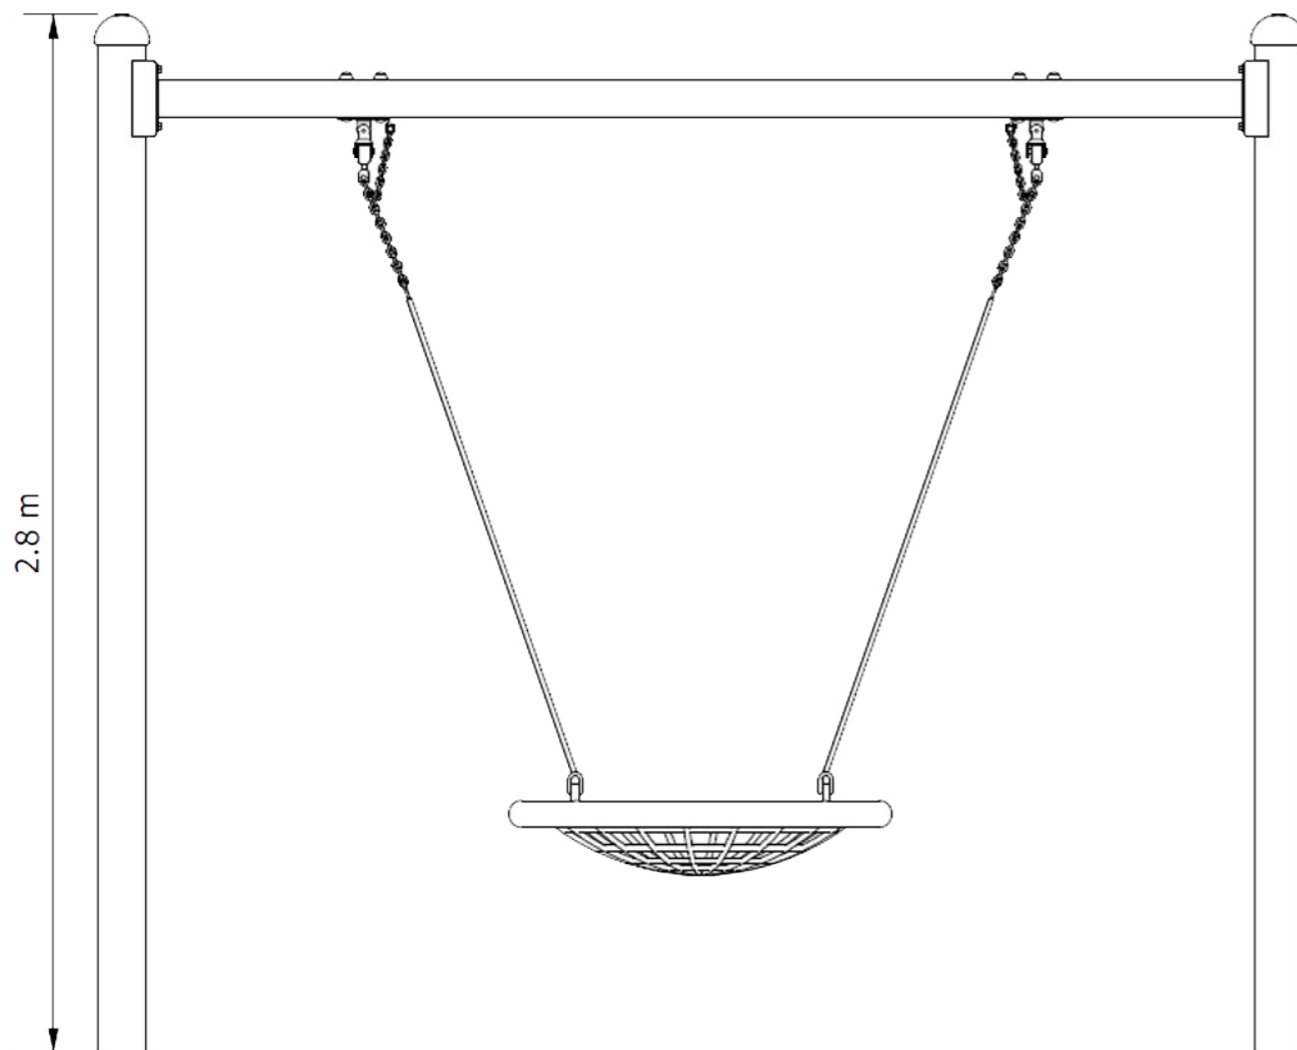

Big Leg with Birds Nest

SWGB005

Elevation

Plan View