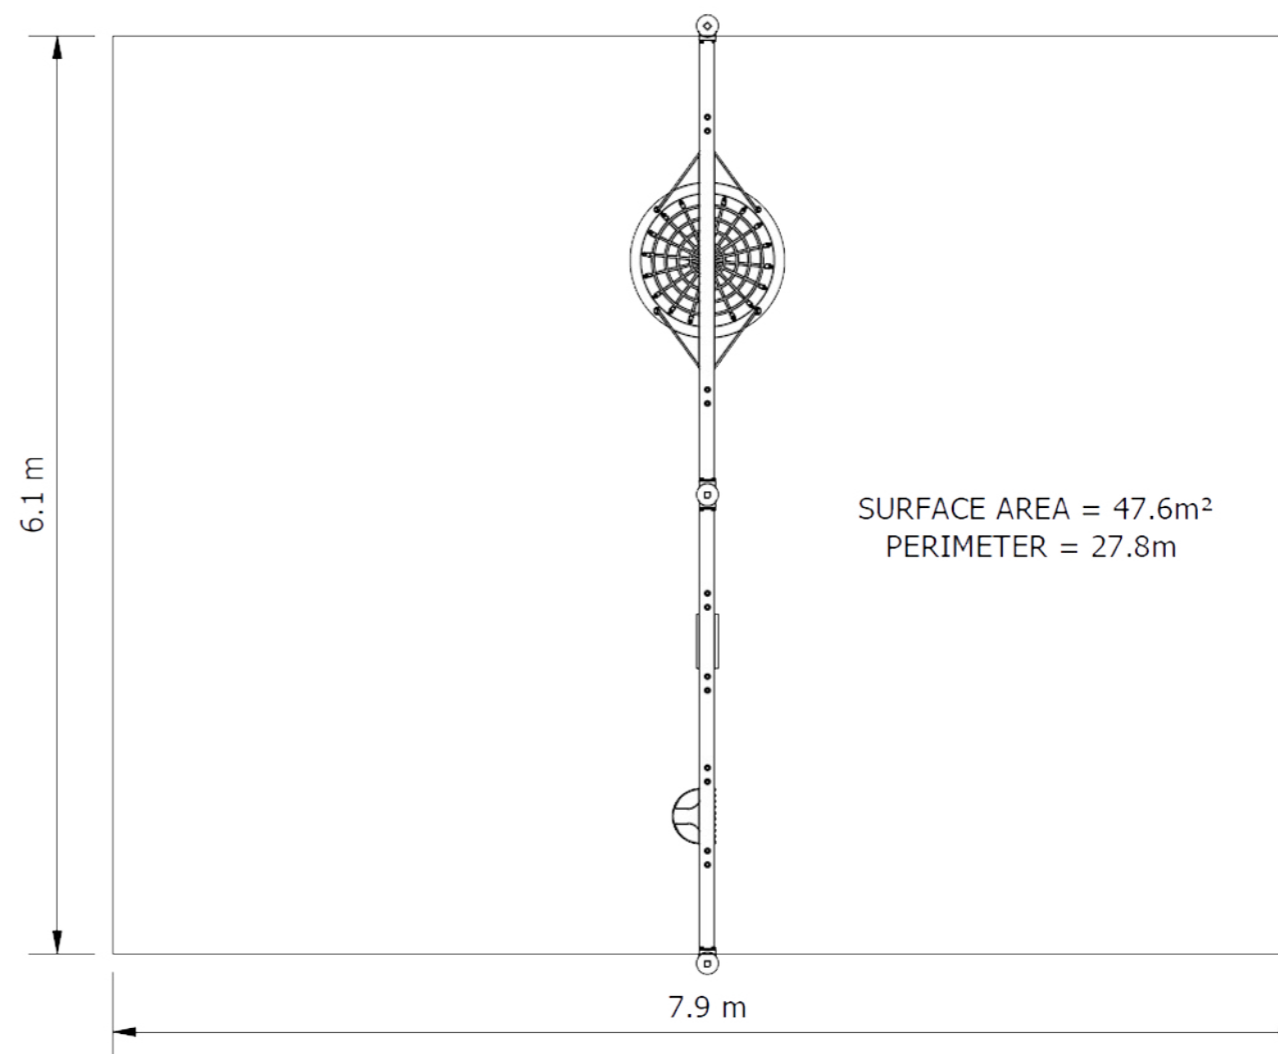

## Specifications

Age range: 5-12 years

Equipment height: 2800mm

Fall zone: 47.6m<sup>2</sup>

Max fall height: 1555mm

# Big Leg Triple with Birds Nest

SWGB020

Elevation

Plan View

To learn more about our warranty, compliance, materials, or colour palette and customisation options, contact PlayCo:

1800 655 041 | [hello@playco.com.au](mailto:hello@playco.com.au) | [playco.com.au](http://playco.com.au)