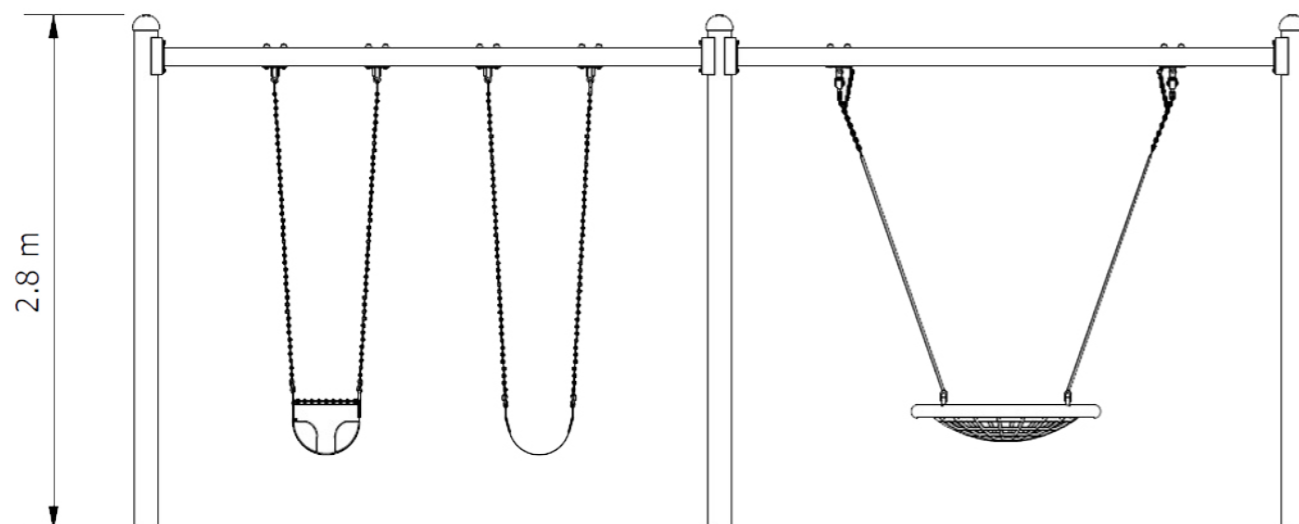

## Specifications

Age range: 5-12 years

Equipment height: 2800mm

Fall zone: 47.6m<sup>2</sup>

Max fall height: 1555mm

# Big Leg Triple with Birds Nest

SWGB020

Elevation

Plan View

To learn more about our warranty, compliance, materials, or colour palette and customisation options, contact PlayCo:

1800 655 041 | [hello@playco.com.au](mailto:hello@playco.com.au) | [playco.com.au](http://playco.com.au)