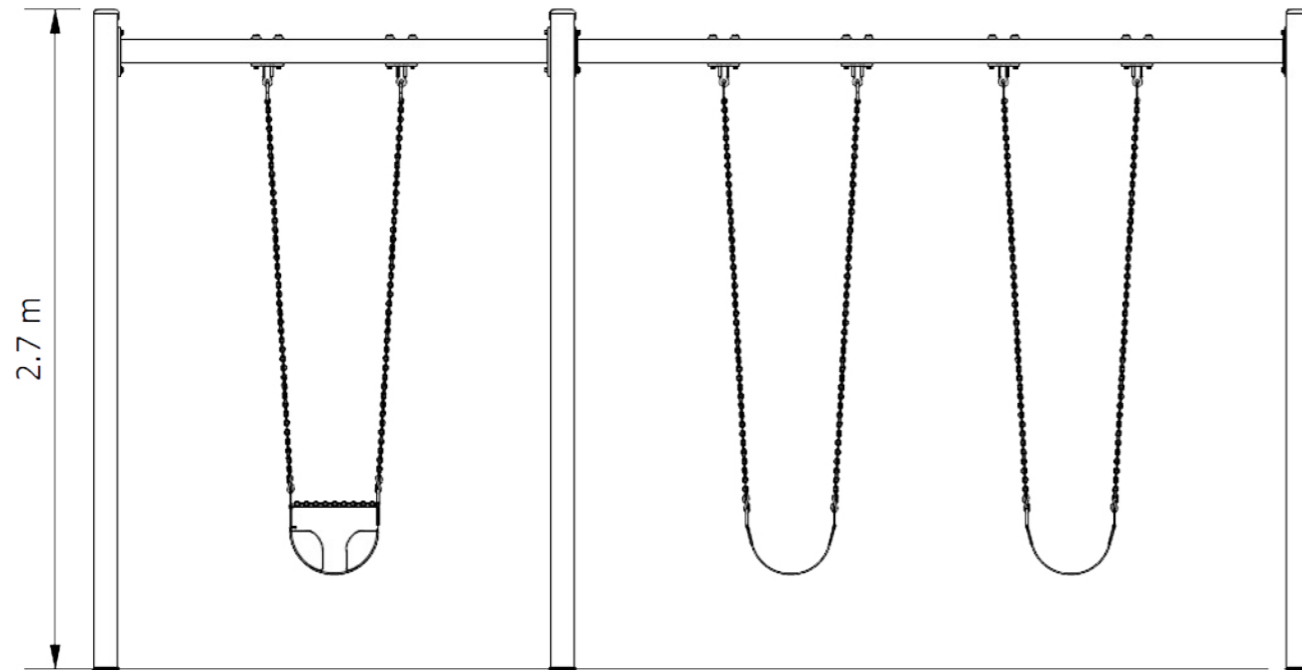

A-Frame Triple

SWGA007 – Senior

Elevation