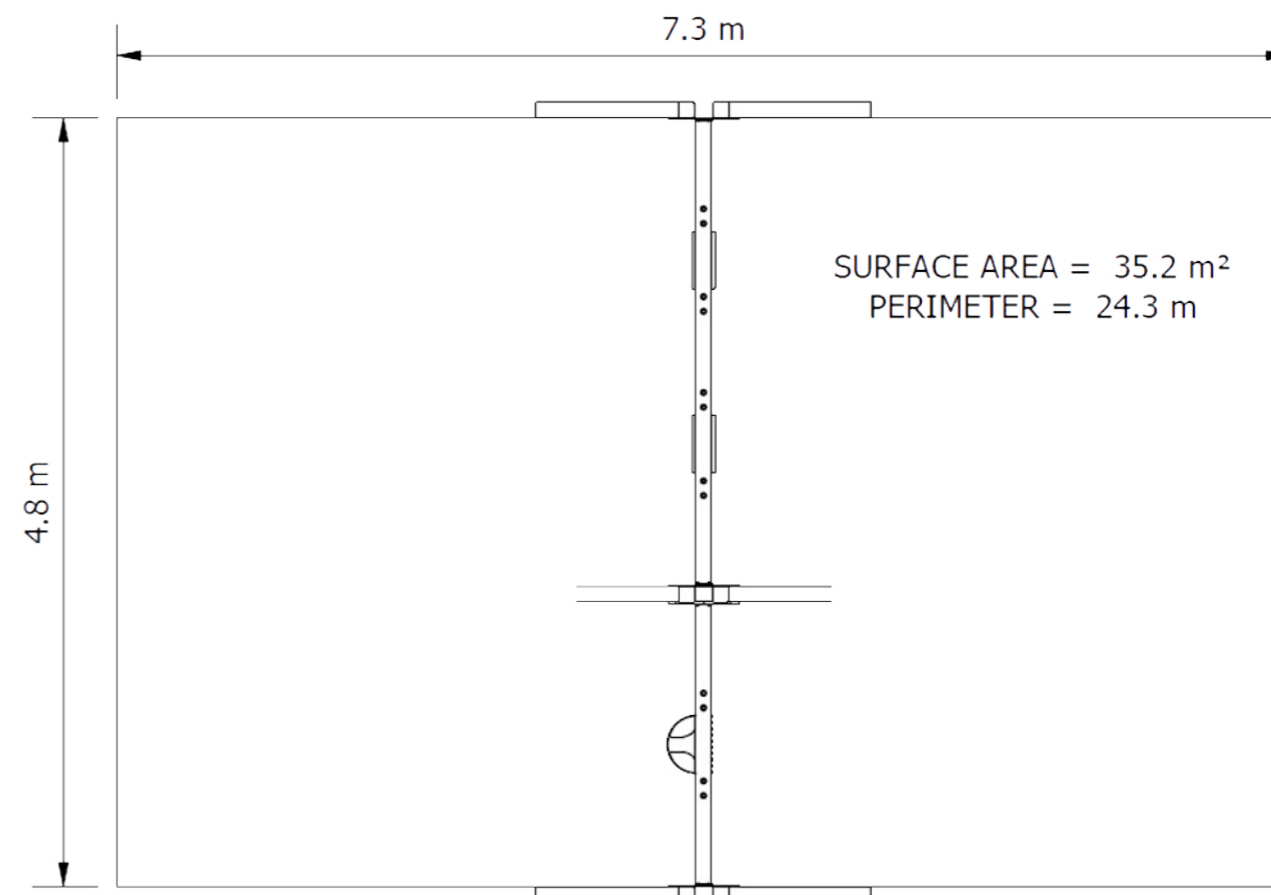

Plan View

To learn more about our warranty, compliance, materials, or colour palette and customisation options, contact PlayCo:

1800 655 041 | hello@playco.com.au | playco.com.au