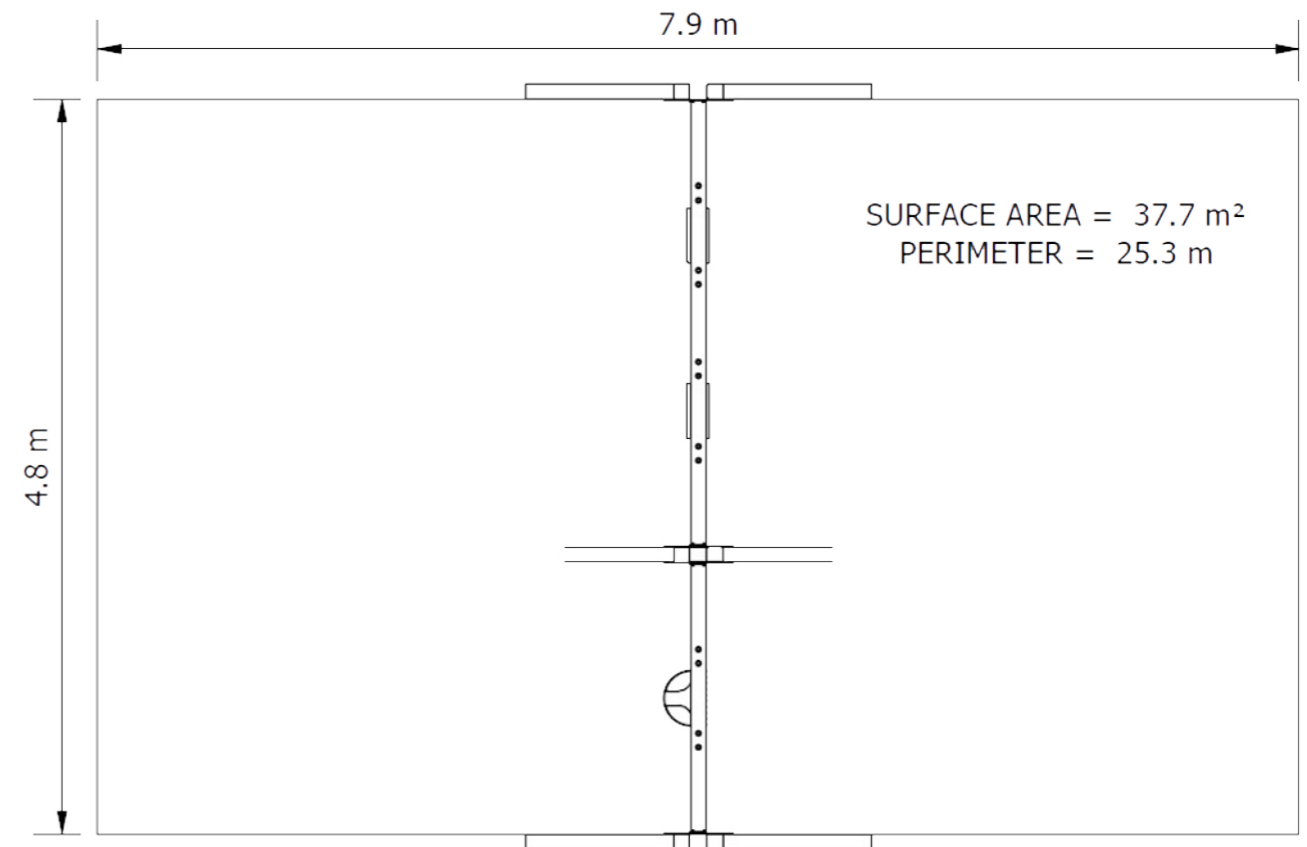

Plan View

To learn more about our warranty, compliance, materials, or colour palette and customisation options, contact PlayCo:

1800 655 041 | hello@playco.com.au | playco.com.au