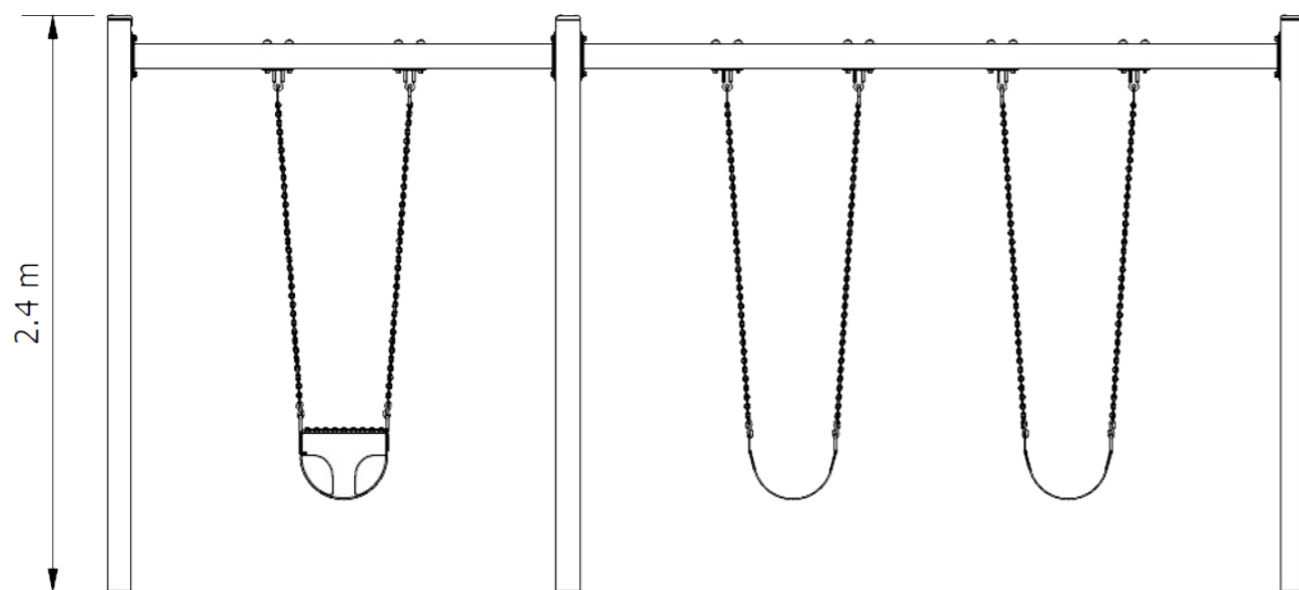

A-Frame Triple

SWGA006 – Junior

Elevation