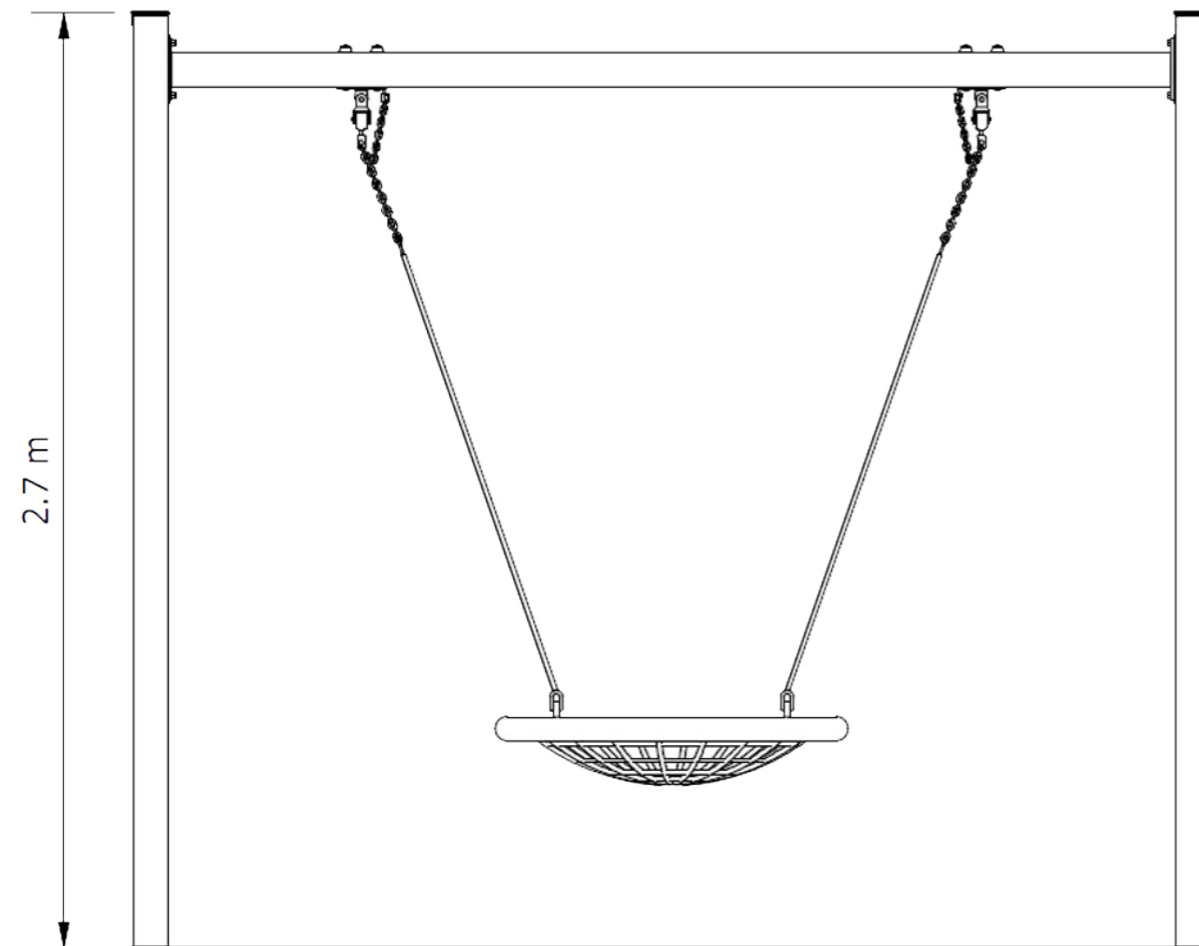

A-Frame with Birds Nest

SWG005

PlayCo

Elevation