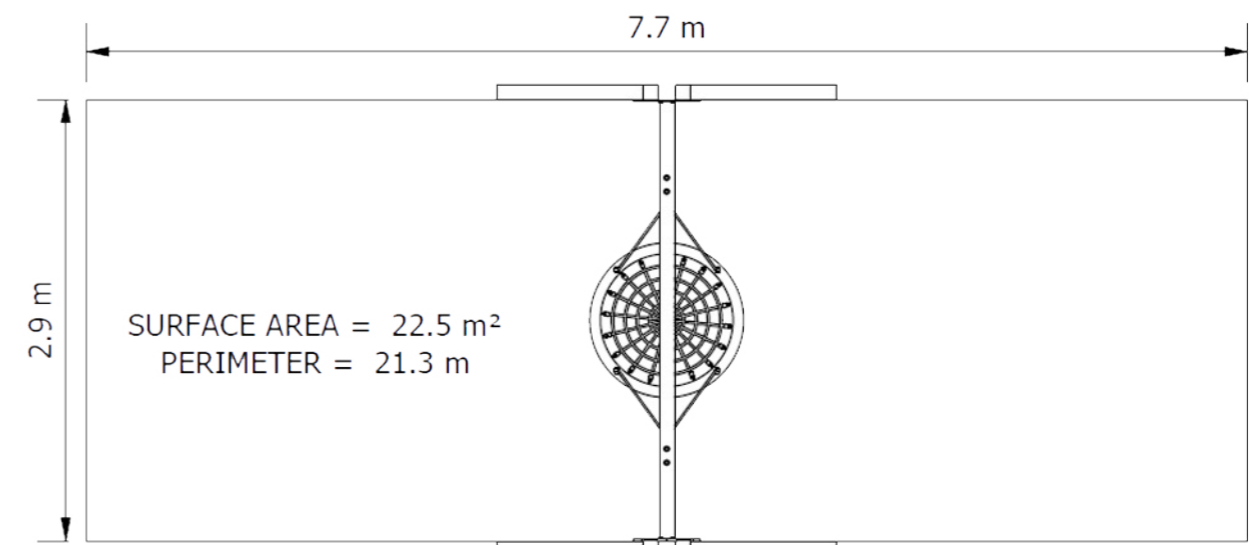

Specifications

Age range: 5-12 years

Equipment height: 2700mm

Fall zone: 22.5m²

Max fall height: 1540mm

Play Types

Standards

Complies with relevant Australian Standards including: AS 4685:2021 (P1-6) | AS 4685.0:2017 | AS4422 (Int):2022

A-Frame with Birds Nest

SWG005

PlayCo

Elevation

Plan View

To learn more about our warranty, compliance, materials, or colour palette and customisation options, contact PlayCo:

1800 655 041 | hello@playco.com.au | playco.com.au