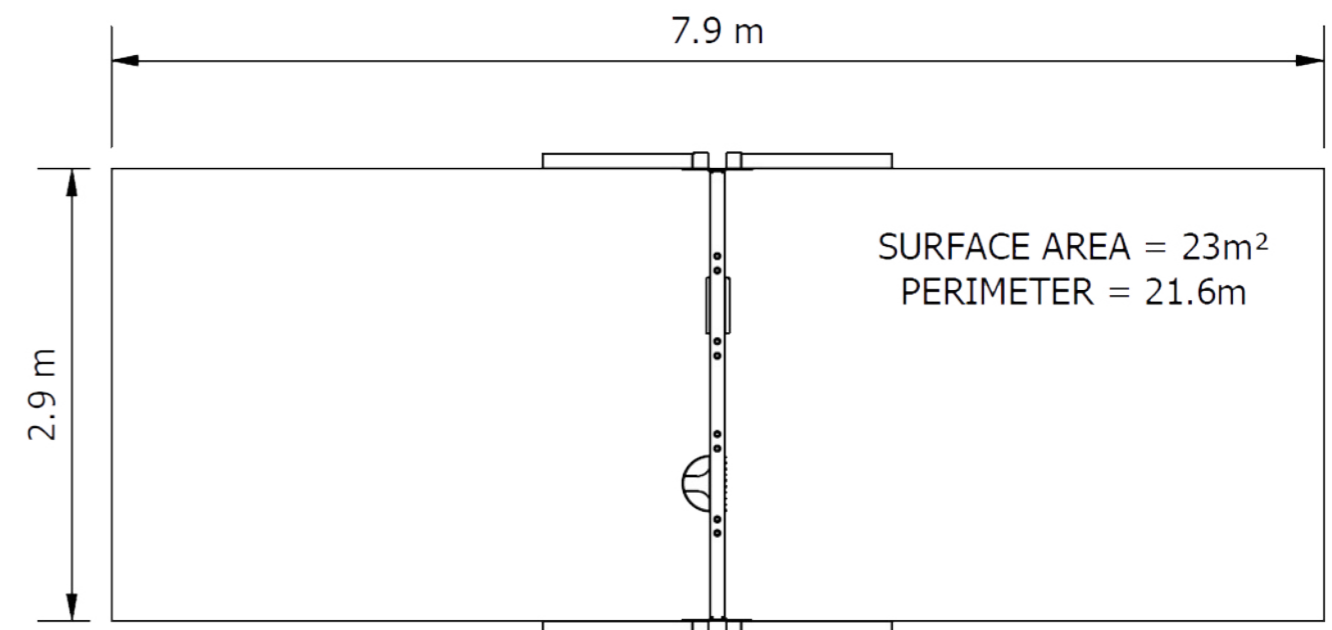

To learn more about our warranty, compliance, materials, or colour palette and customisation options, contact PlayCo:

1800 655 041 | hello@playco.com.au | playco.com.au