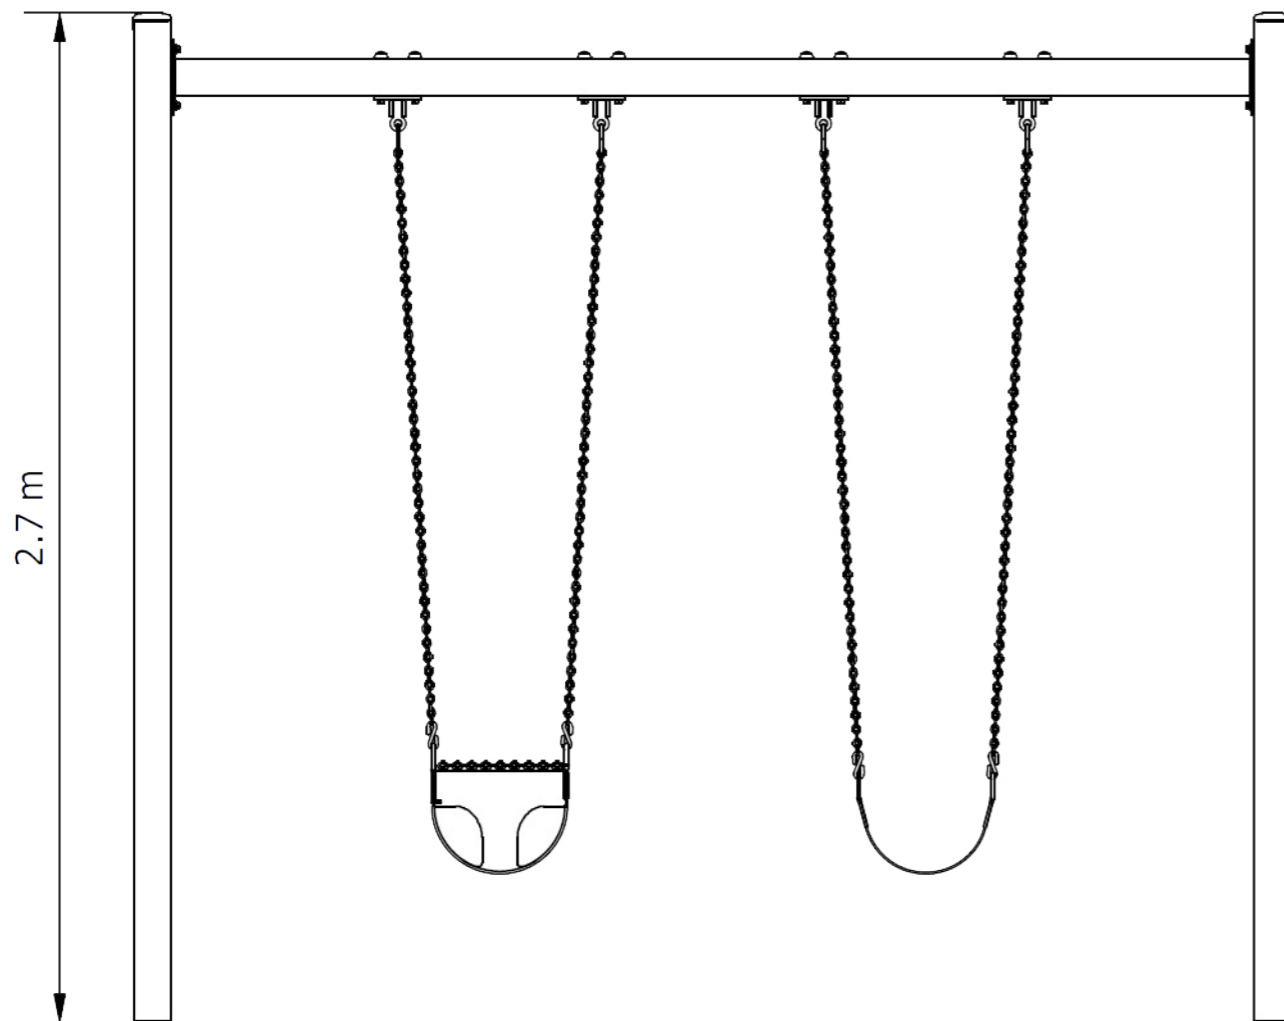

A-Frame Double

SWGA004 – Senior

Elevation

Plan View