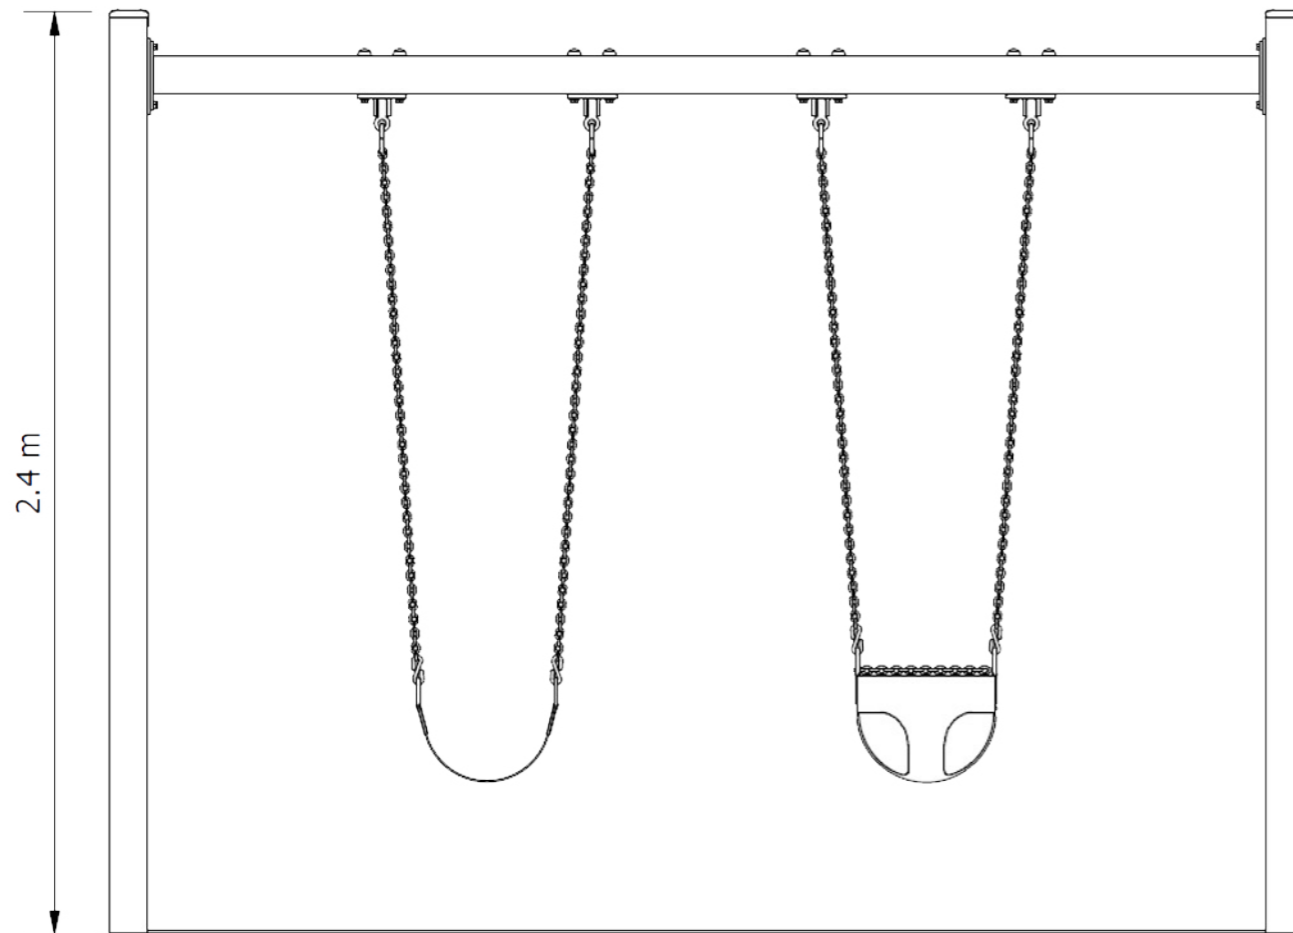

A-Frame Double

SWG A003 – Junior

Elevation

Plan View

To learn more about our warranty, compliance, materials, or colour palette and customisation options, contact PlayCo:

1800 655 041 | hello@playco.com.au | playco.com.au