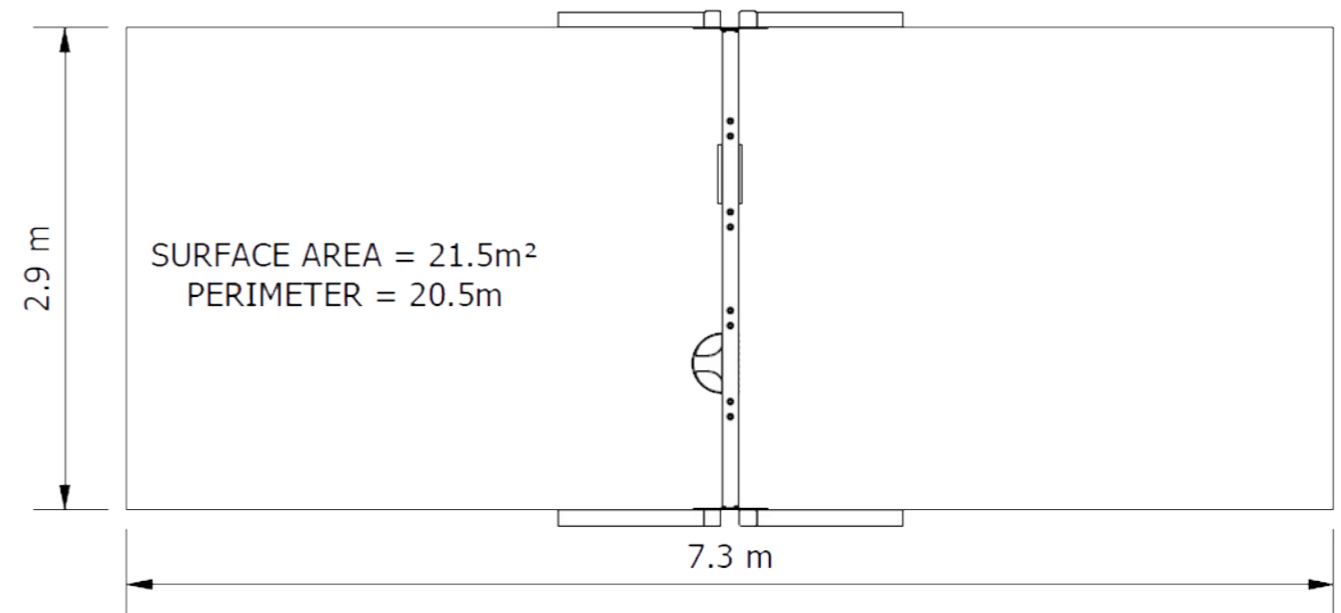

A-Frame Double

SWG A003 – Junior

Elevation

Plan View

To learn more about our warranty, compliance, materials, or colour palette and customisation options, contact PlayCo:

1800 655 041 | hello@playco.com.au | playco.com.au