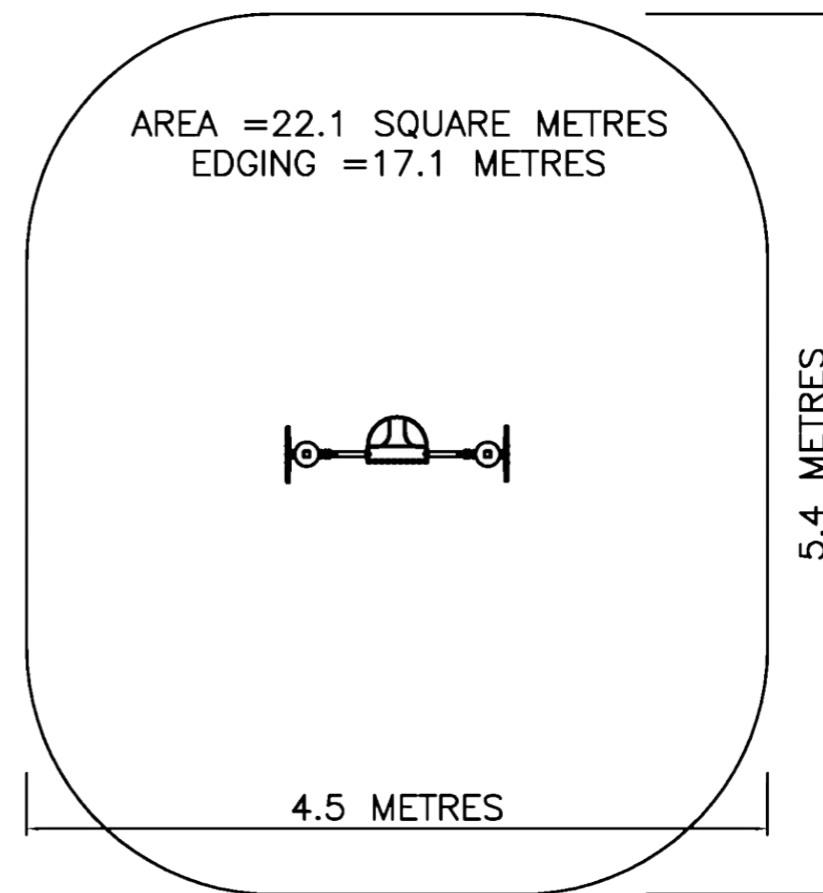

Specifications

Equipment height: 1500mm

Fall zone: 8.7m²

Max fall height: 875mm

Play Types

Standards

Complies with relevant Australian Standards including: AS 4685:2021 (P1-6) | AS 4685.0:2017 | AS4422 (Int):2022

Little Nipper – Swirl

SWG0146FBA

Elevation

Plan View

To learn more about our warranty, compliance, materials, or colour palette and customisation options, contact PlayCo:

1800 655 041 | hello@playco.com.au | playco.com.au