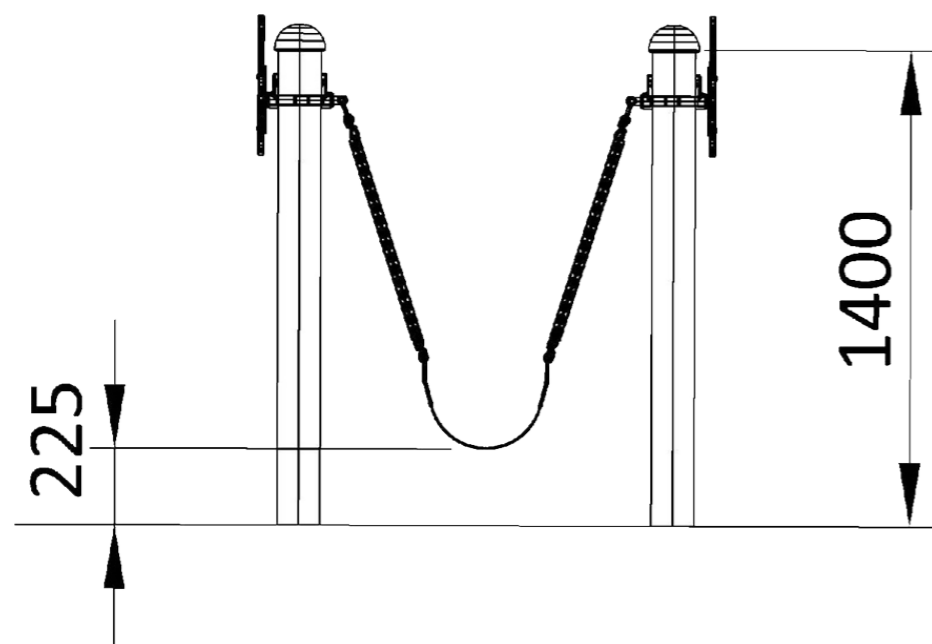

Little Nipper – Swirl

SWG0146FBA

Elevation