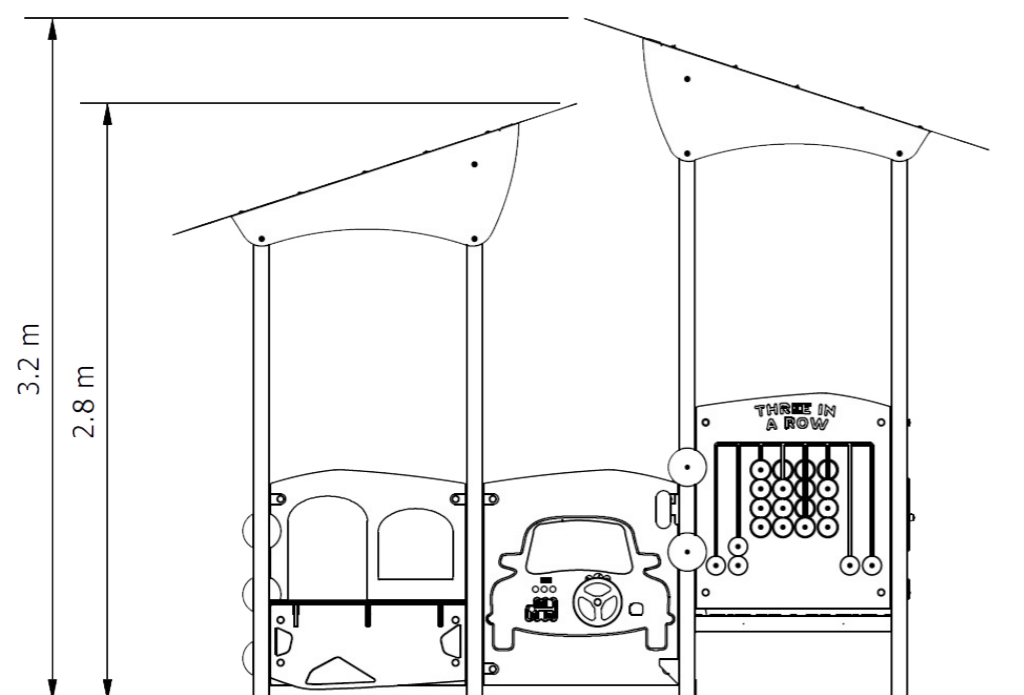

Bunyip

PS2022_016J

PlayCo

Elevation