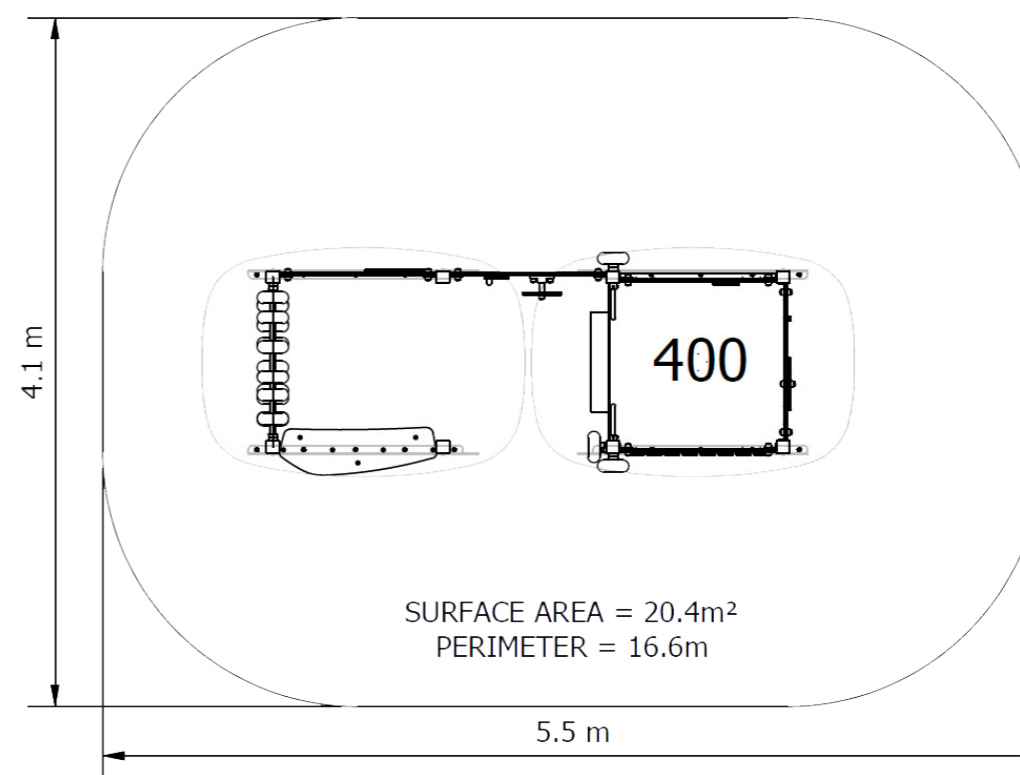

Plan View

To learn more about our warranty, compliance, materials, or colour palette and customisation options, contact PlayCo:

1800 655 041 | hello@playco.com.au | playco.com.au

PlayCo

RhinoPlay
PlayCo

PlayOn
PlayCo

PlayWorks
PlayCo

ForPark
PlayCo

A Space
PlayCo