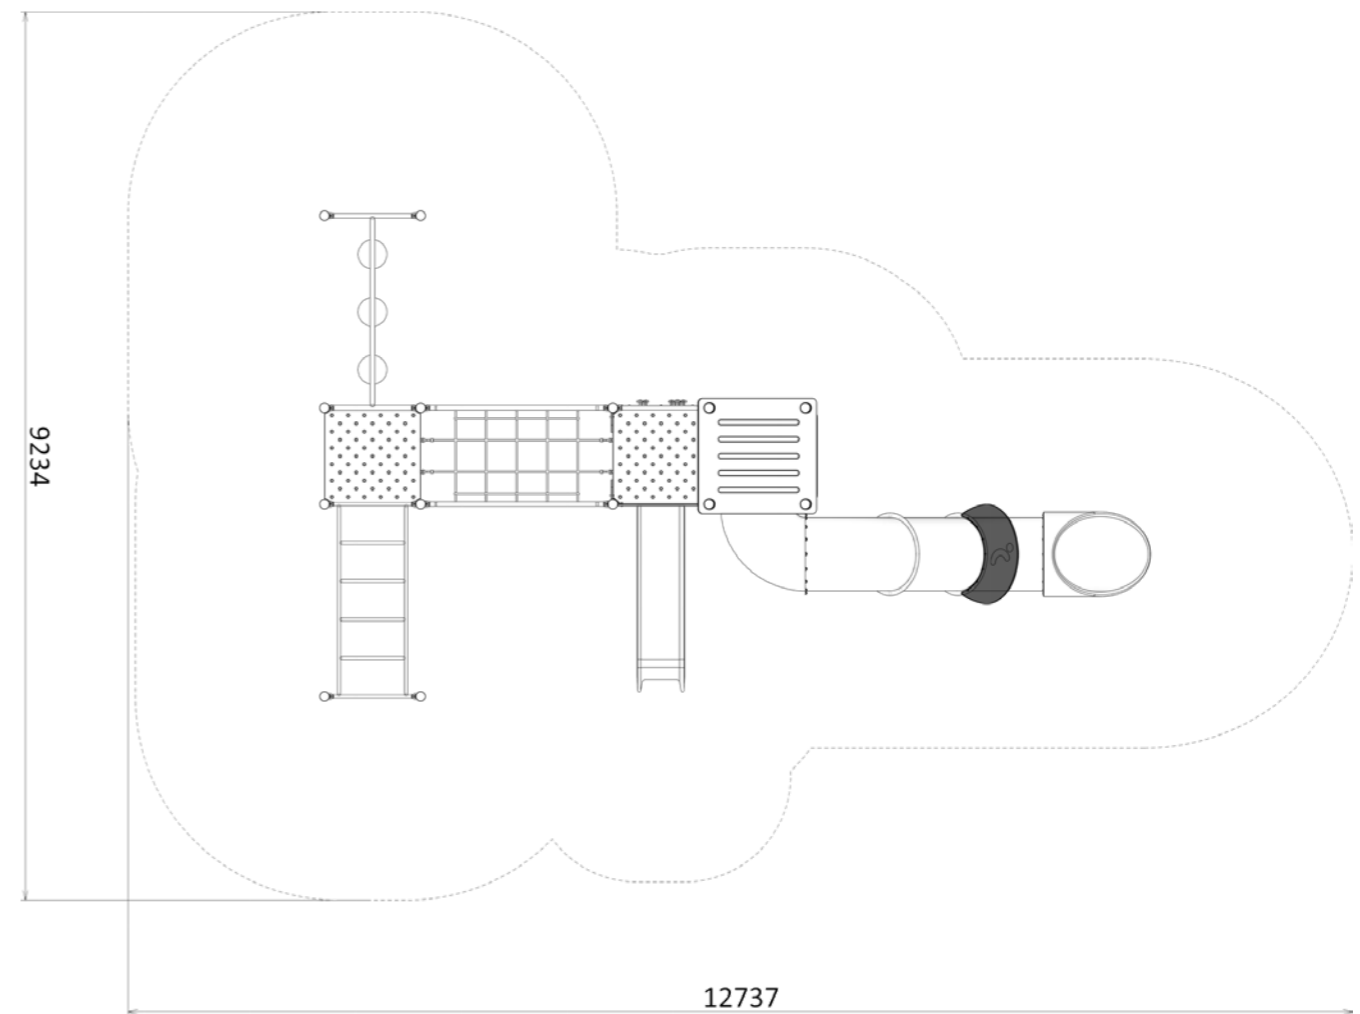

Plan View

To learn more about our warranty, compliance, materials, or colour palette and customisation options, contact PlayCo:

1800 655 041 | hello@playco.com.au | playco.com.au