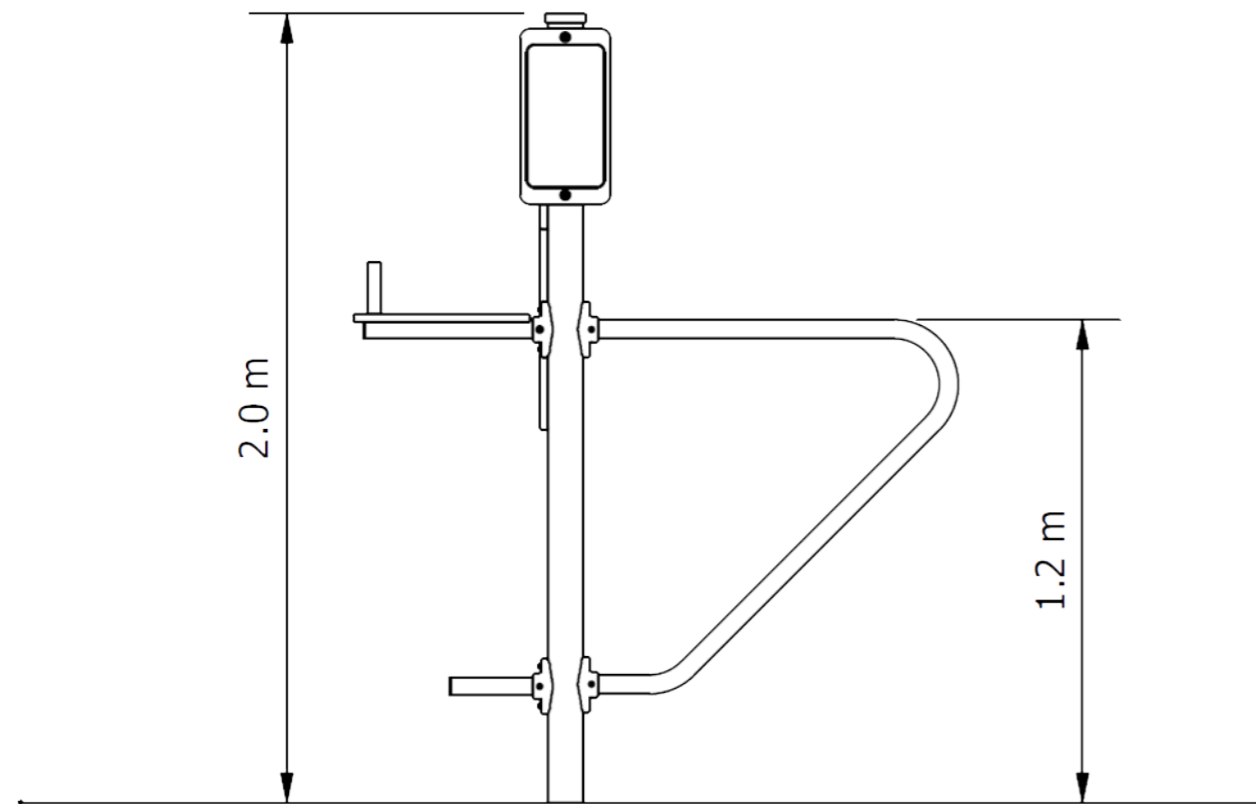

Elevation

Plan View

To learn more about our warranty, compliance, materials, or colour palette and customisation options, contact PlayCo:

1800 655 041 | hello@playco.com.au | playco.com.au