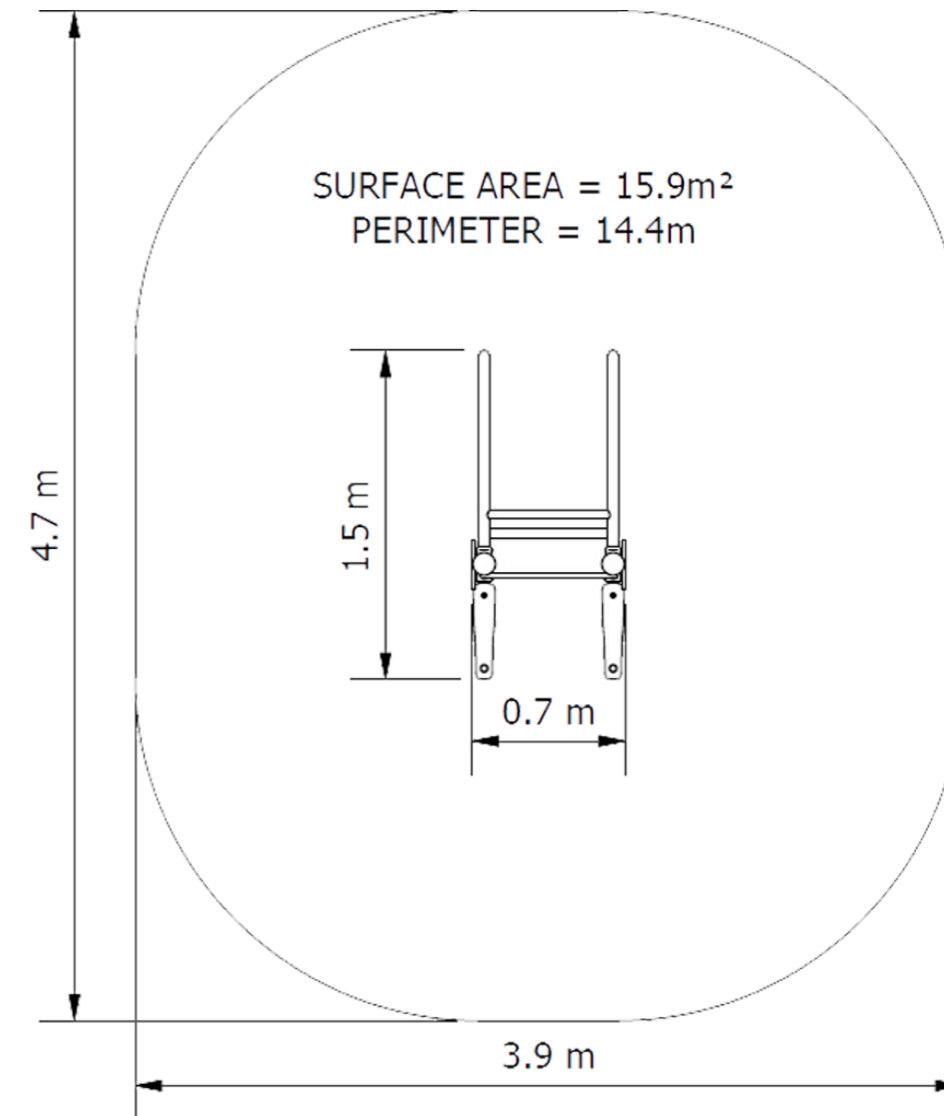

Plan View

To learn more about our warranty, compliance, materials, or colour palette and customisation options, contact PlayCo:

1800 655 041 | hello@playco.com.au | playco.com.au