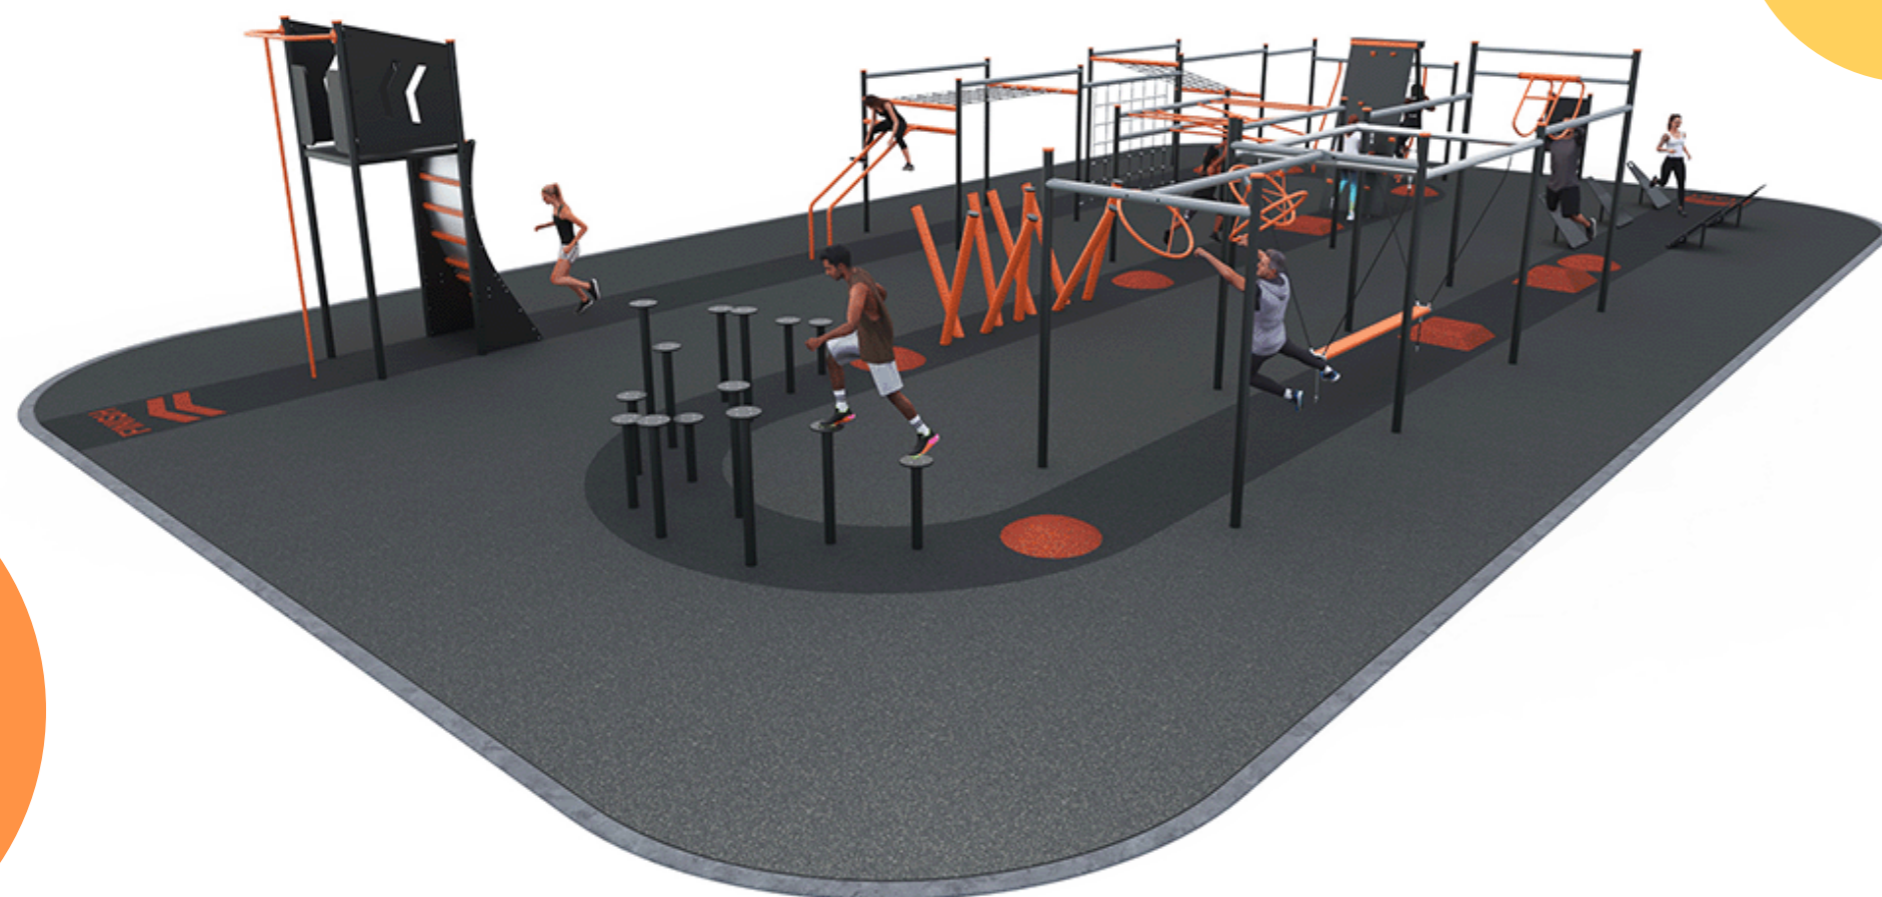

Elite Course

DFW-6001M

Our Elite Course is a premium ninja-style Park Warrior obstacle circuit with 14 dynamic challenges designed to build strength, agility, coordination and endurance, perfect for schools, parks and community fitness spaces.

Specifications

Equipment size: 25000 x 14200mm

Fall zone: 3499m²

Play Types

*All information is commercial in confidence and is the property of The Play Collective. For details regarding Australian standards, warranties, insurances, QA and installation, please contact your local office. All information is correct as at February 2024.