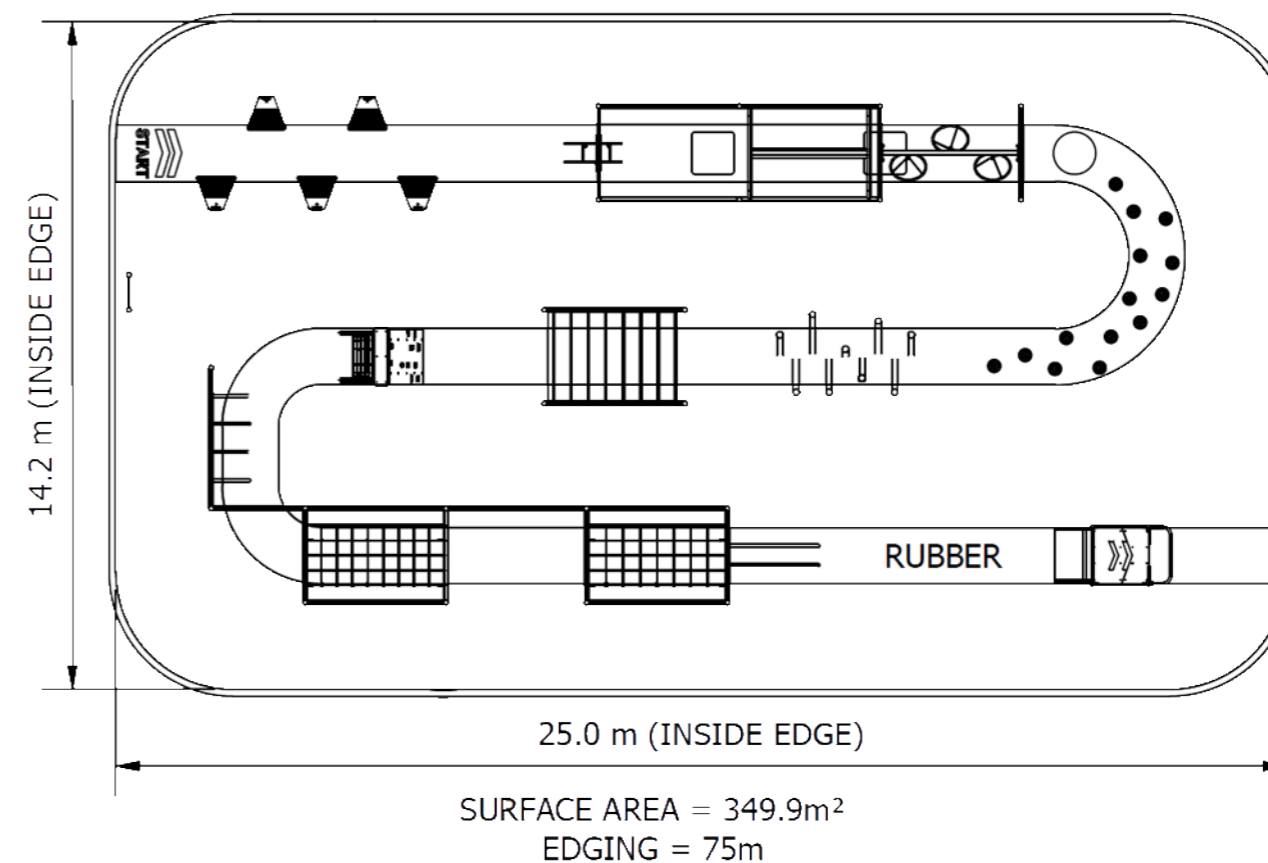

Specifications

Equipment size: 25000 x 14200mm

Fall zone: 3499m²

Play Types

*All information is commercial in confidence and is the property of The Play Collective. For details regarding Australian standards, warranties, insurances, QA and installation, please contact your local office. All information is correct as at February 2024.

Elite Course

DFW-6001M

Elevation

Plan View

To learn more about our warranty, compliance, materials, or colour palette and customisation options, contact PlayCo:

1800 655 041 | hello@playco.com.au | playco.com.au