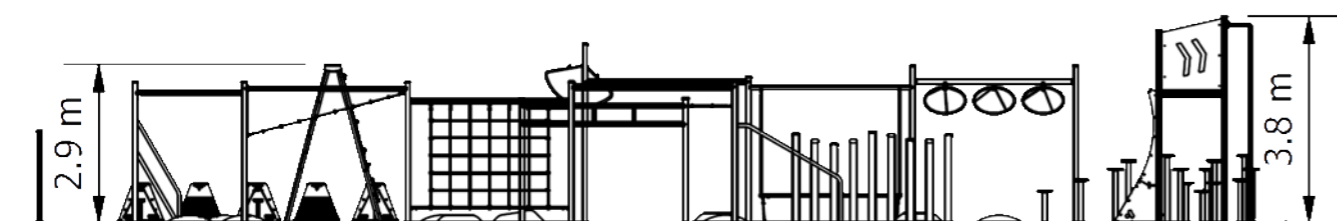

Elite Course

DFW-6001M

Elevation