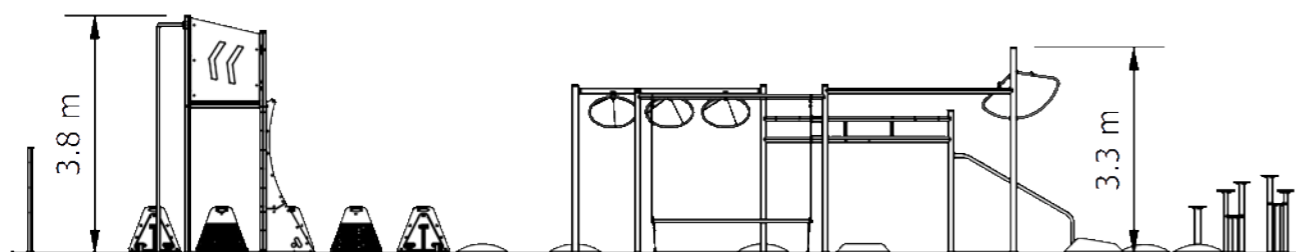

## Specifications

Equipment size: 22000 x 10000mm

Fall zone: 217.2m<sup>2</sup>

# Elevate Course

DFW-5001M

Elevation

Plan View

SURFACE AREA = 217.2m<sup>2</sup>  
EDGING = 61.5m

To learn more about our warranty, compliance, materials, or colour palette and customisation options, contact PlayCo: