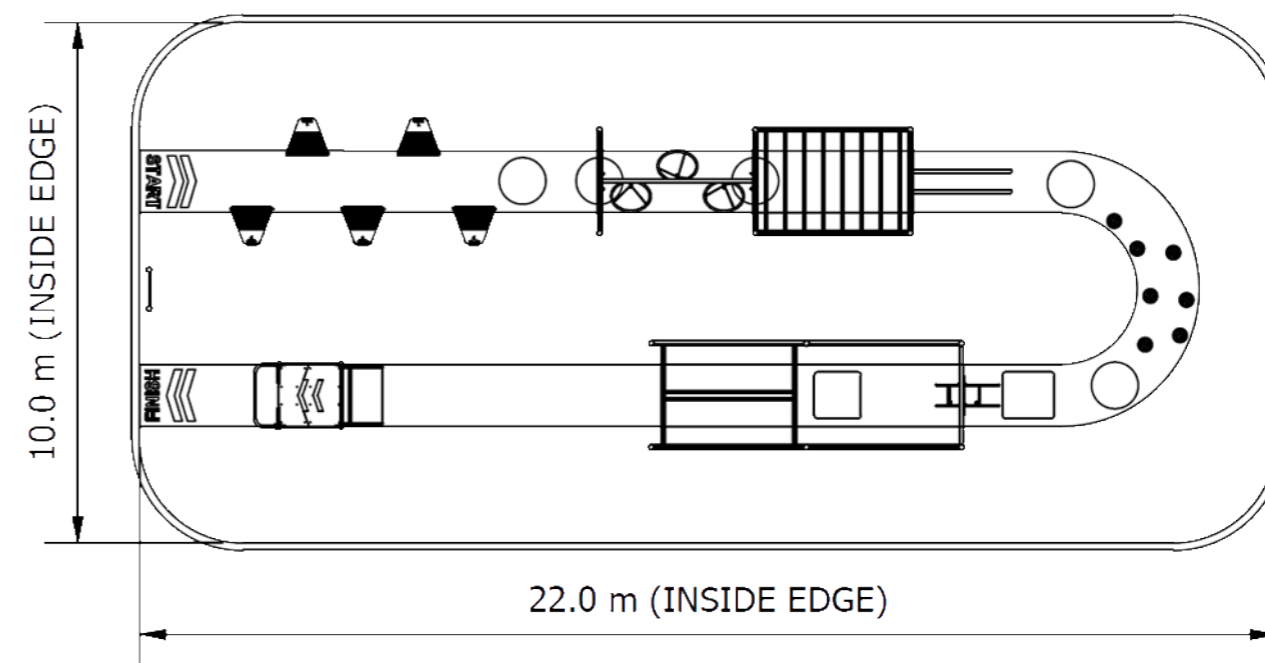

## Specifications

Equipment size: 22000 x 10000mm

Fall zone: 217.2m<sup>2</sup>

# Elevate Course

DFW-5001M

Elevation

Plan View

SURFACE AREA = 217.2m<sup>2</sup>  
EDGING = 61.5m

To learn more about our warranty, compliance, materials, or colour palette and customisation options, contact PlayCo: