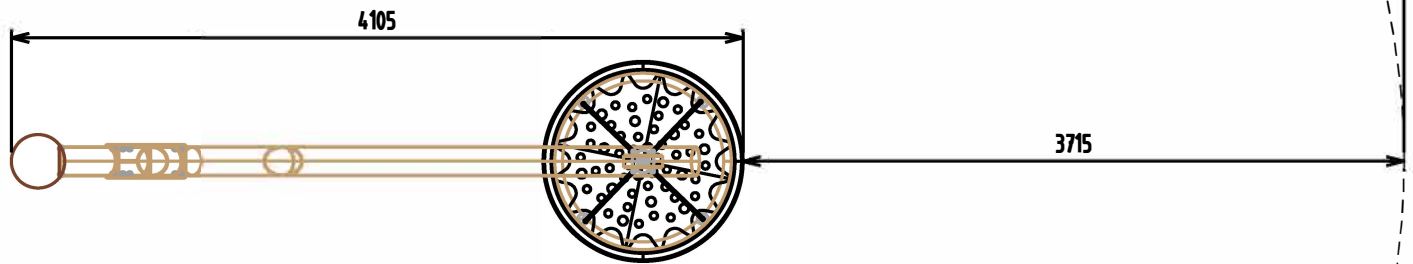

8550

Pendulum - Timber Post

Max Fall Height: 1560mm

Max Equipment Height: 3280mm

Equipment Size: 4020mm x 1120mm

Min Fall Zone: 57.3m.sq