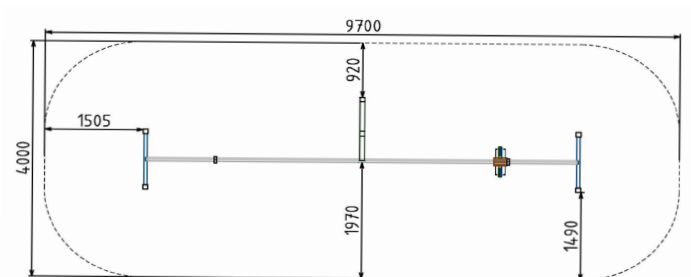

Materials

Colours	Frame: Standard powder coat range
Material specs	Frame: Aluminium Rails: Galvanised steel Fasteners: Steel & stainless steel Powder Coating: 80-120u Plastic: Tri laminate Seat: Rubber