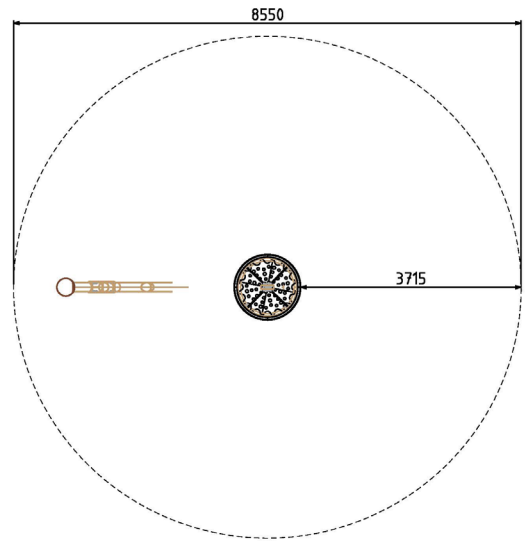

Pendulum- Timber Post

Get swinging on the Pendulum - Timber Post Swing. A 360 degree range of movement and basket style seat designed for multiple users this swing is great value in your play area.

Specifications

Code:FS138/140/141

Age range: 2-12 Years

Max fall height: 1560mm

Minimum fall zone: 57.3m²

Equipment size: 4105mm x 1120mm

Max equipment height: 3280mm

Playspaces: Parks, schools, commercial

Materials