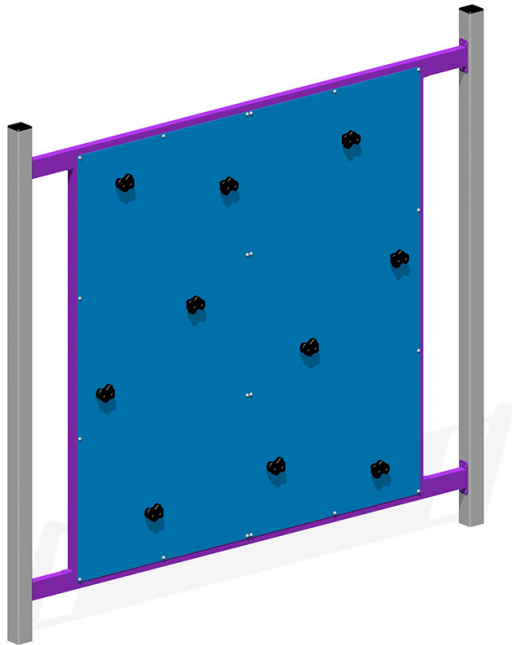

Ninja Rock Wall

NINJA ROCK WALL (FHOF 2600)

Using a combination of hands and feet on the rock grips, traverse from one side of the wall to the other.

Specifications

Age range: 10+

Max fall height: 2600mm

Minimum fall zone: 29.6m²

Equipment size: 3200mm x 100mm

Max equipment height: 2810mm

Playspaces: Parks, schools, commercial

Materials

Colours	Frame/Upright: Standard powder coat range
Material specs	Frame: Steel & stainless steel Uprights: Aluminium Fasteners: Steel & stainless steel Powder Coating: 80-120µ Panels: Aluminium