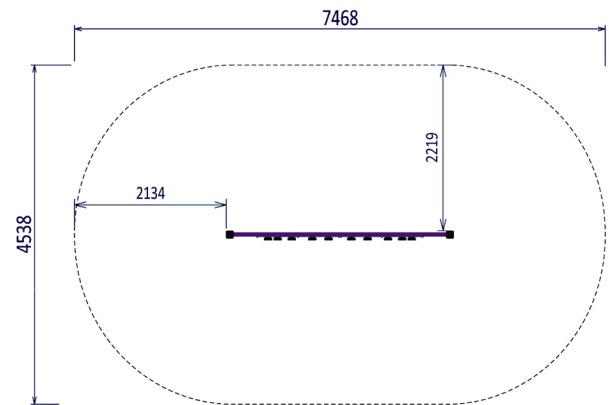

Ninja Rock Wall

NINJA ROCK WALL (FHOF 2600)

Using a combination of hands and feet on the rock grips, traverse from one side of the wall to the other.

Specifications

Age range: 10+

Max fall height: 2600mm

Minimum fall zone: 29.6m²

Equipment size: 3200mm x 100mm

Max equipment height: 2810mm

Playspaces: Parks, schools, commercial

Materials

Colours	Frame/Upright: Standard powder coat range
Material specs	Frame: Steel & stainless steel Uprights: Aluminium Fasteners: Steel & stainless steel Powder Coating: 80-120µ Panels: Aluminium