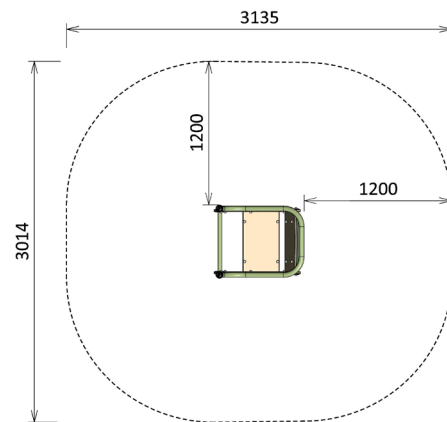

Accessible Big Dipper

ACCESSIBLE BIG DIPPER ROCKER (SE-72)

Our Accessible Big Dipper Rocker is a perfect inclusive rocker to add to your playground. This single rocker has high back support and foot and hand support. This rocker has a slightly wider seat for larger users.

Specifications

Code: SE72

Age range: Inclusive

Max fall height: 435mm

Minimum fall zone: 8.2m²

Equipment size: 735mm x 615mm

Max equipment height: 850mm

Playspaces: Parks, schools, commercial

Materials

Colours	Frame: Standard powder coat range Plastic Panel: Blue/Purple/Orange/Beige Ali Panel: Standard powder coat range
Material specs	Frame: Galvanised Steel Panels, Seat and Back: HDPE Panel: Aluminium Fasteners: Stainless Steel Powder Coating: 80-120u