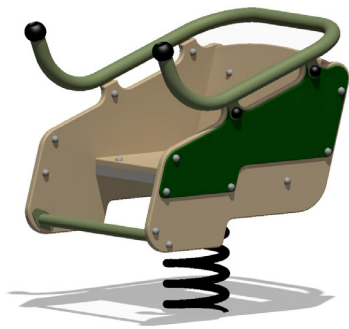

Accessible Big Dipper

ACCESSIBLE BIG DIPPER ROCKER (SE-72)

Our Accessible Big Dipper Rocker is a perfect inclusive rocker to add to your playground. This single rocker has high back support and foot and hand support. This rocker has a slightly wider seat for larger users.

Specifications

Code: SE72

Age range: Inclusive

Max fall height: 435mm

Minimum fall zone: 8.2m²

Equipment size: 735mm x 615mm

Max equipment height: 850mm

Playspaces: Parks, schools, commercial

Materials

Colours	Frame: Standard powder coat range Plastic Panel: Blue/Purple/Orange/Beige Ali Panel: Standard powder coat range
Material specs	Frame: Galvanised Steel Panels, Seat and Back: HDPE Panel: Aluminium Fasteners: Stainless Steel Powder Coating: 80-120u