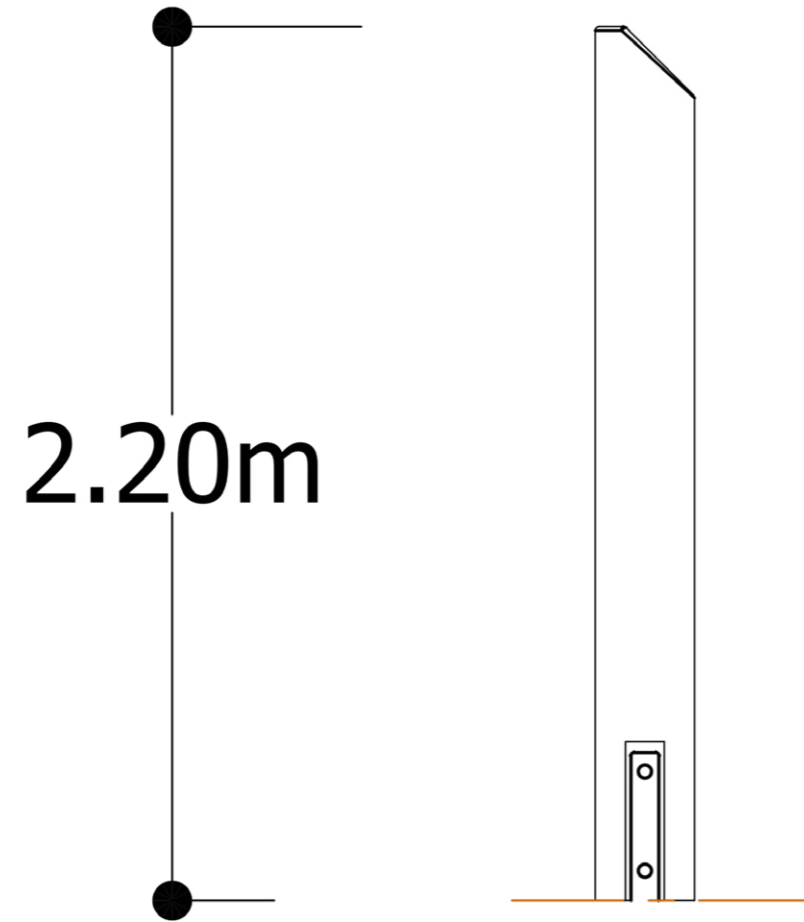

Totem Pole

A-NAT-2218

Elevation

Plan View