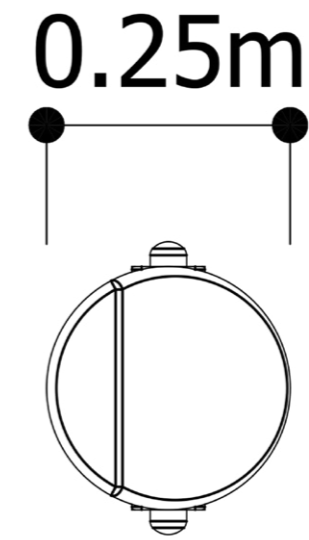

Please Note

Our Natura Play Elements ranges are made as original pieces, not mass-produced. The character of each piece will be affected by the individual timber available at the time of production. The above image should be used as a guide only. Whilst care is taken to select the best materials, timber is a natural material that is expected to seasonally expand and contract over time and when subjected to temperature extremes. We use Ironbark and Cypress timber in our designs, Cypress timber in particular is prone to fine checking and knots are very common. Accordingly, timbers supplied may have checks and knots that are not structurally compromising.