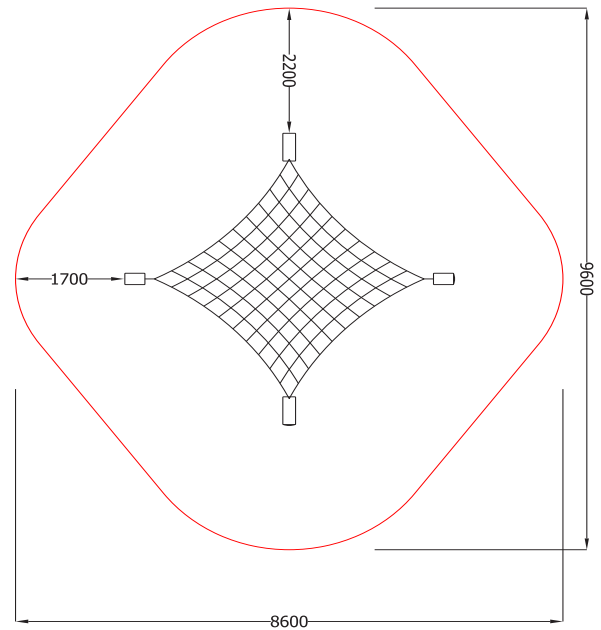

# Big Timber Twister Net

Our Big Timber Twister Net encourages children to develop their strength, endurance, problem solving skills and confidence! Designed to foster exploration, motion and balance, this Twister Net provides mountains of fun!

## Specifications

Code: PN1067

Age range: 5-12+ Years

Max fall height: 1.75m

Minimum fall zone: 56m<sup>2</sup>

Equipment size: 8m<sup>2</sup>

Max equipment height: 1.7m

Playspaces: Parks, schools, commercial

## Materials

<b>Colours</b>	Rope: Standard rope range
<b>Material specs</b>	Posts: 200 x 200 Ironbark Rope: Nylon, galvanised steel core Fixings: Stainless steel